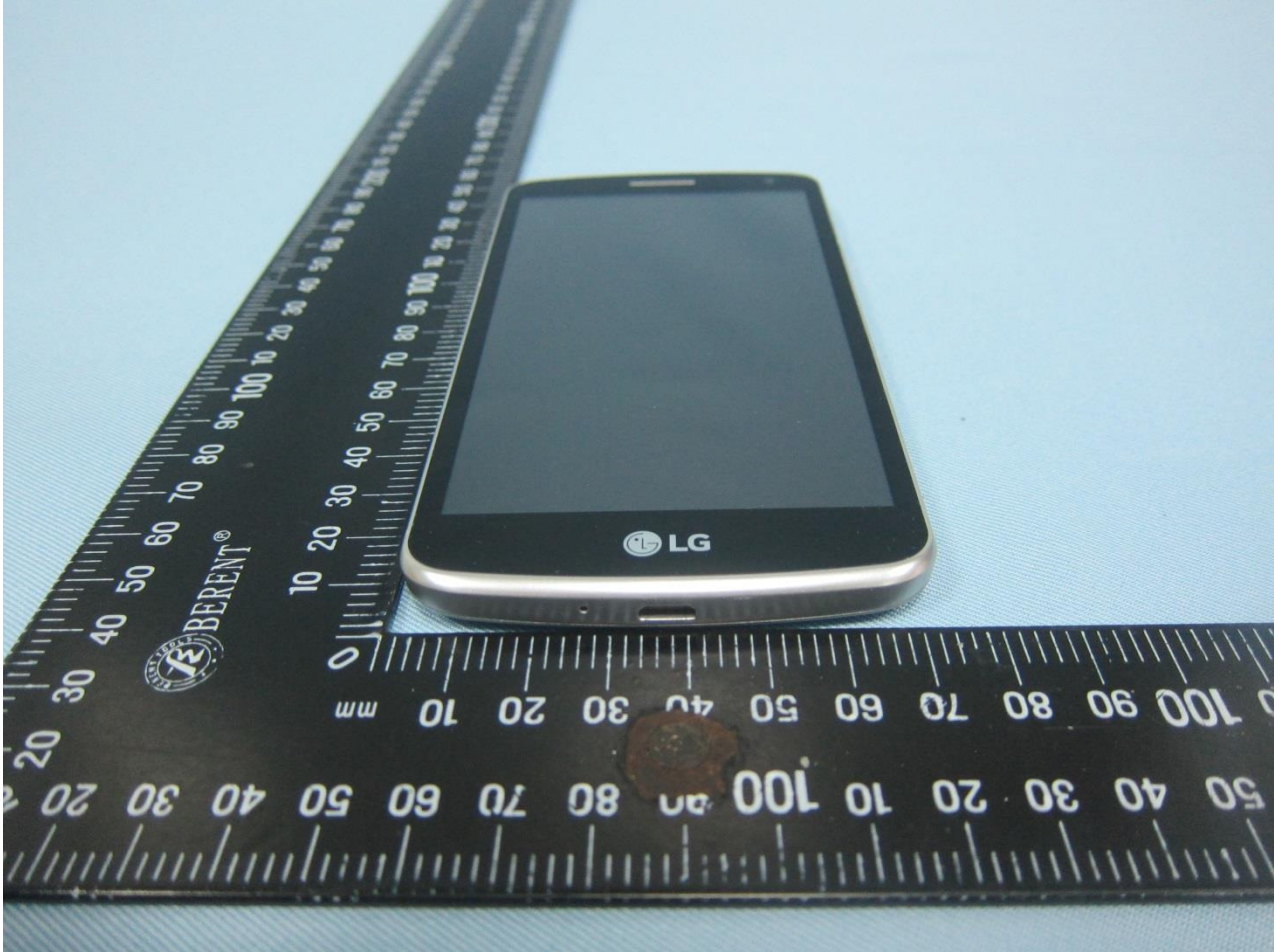

1. External Photograph of EUT

Brand Name: LG; Model Name: LG-X220m

Brand Name: LG; Model Name: LG-X220m

Brand Name: LG; Model Name: LG-X220m

Brand Name: LG; Model Name: LG-X220m

Brand Name: LG; Model Name: LG-X220m

Brand Name: LG; Model Name: LG-X220m

2. Photograph of Accessory

Brand Name: LG; Model Name: LG-X220m

Specification of Accessory				
AC Adapter	Brand Name	LG	P/N	SSAD0038201(STA-U17WD)
	Power Rating	I/P: 100-240Vac, 0.2A, O/P: 5.1Vdc, 0.7A		
Battery	Brand Name	LG	P/N	EAC62378301(BL-41ZH)
	Power Rating	3.8Vdc, 1900mAh		
USB Cable	Brand Name	BROAD	P/N	EAD62377902(LG0108)
	Signal Line Type	0.99m shielded without core		
Earphone	Brand Name	BUJEON	P/N	EAB64228801(BHS300-K0)
	Signal Line Type	1.10meter, non-shielded cable without core		