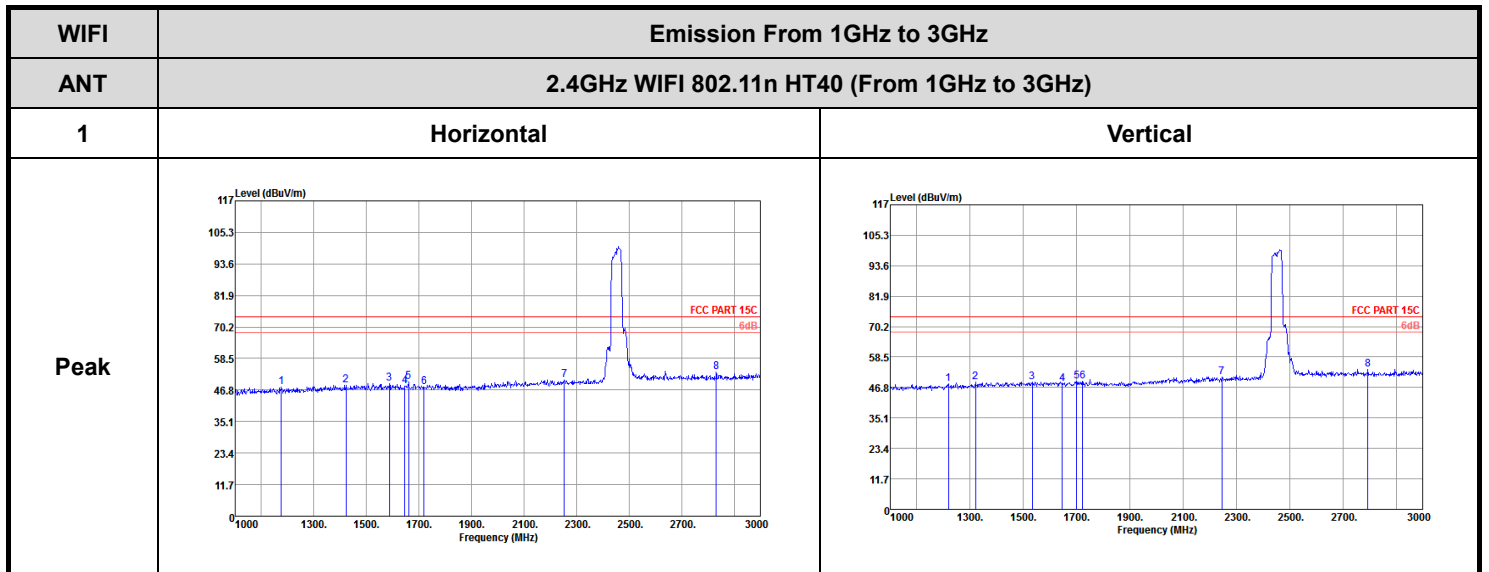

Appendix. Radiated Spurious Emission Test Result

Remark: Radiated Emission from 1GHz to 3GHz was only show plots for worse case.

Remark: Radiated Emission from 1GHz to 3GHz was only show plots for worse case.