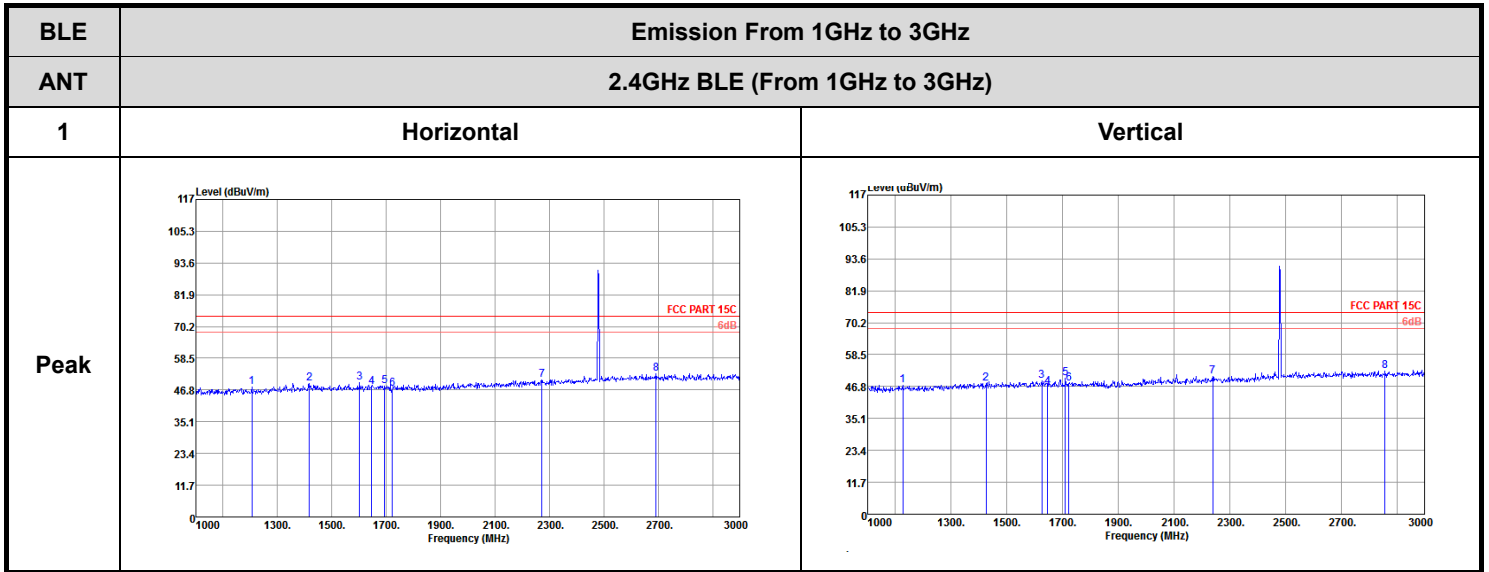

Appendix. Radiated Spurious Emission Test Result

Remark: Radiated Emission from 1GHz to 3GHz was only show plots for worse case.

Remark: Radiated Emission from 1GHz to 3GHz was only show plots for worse case.