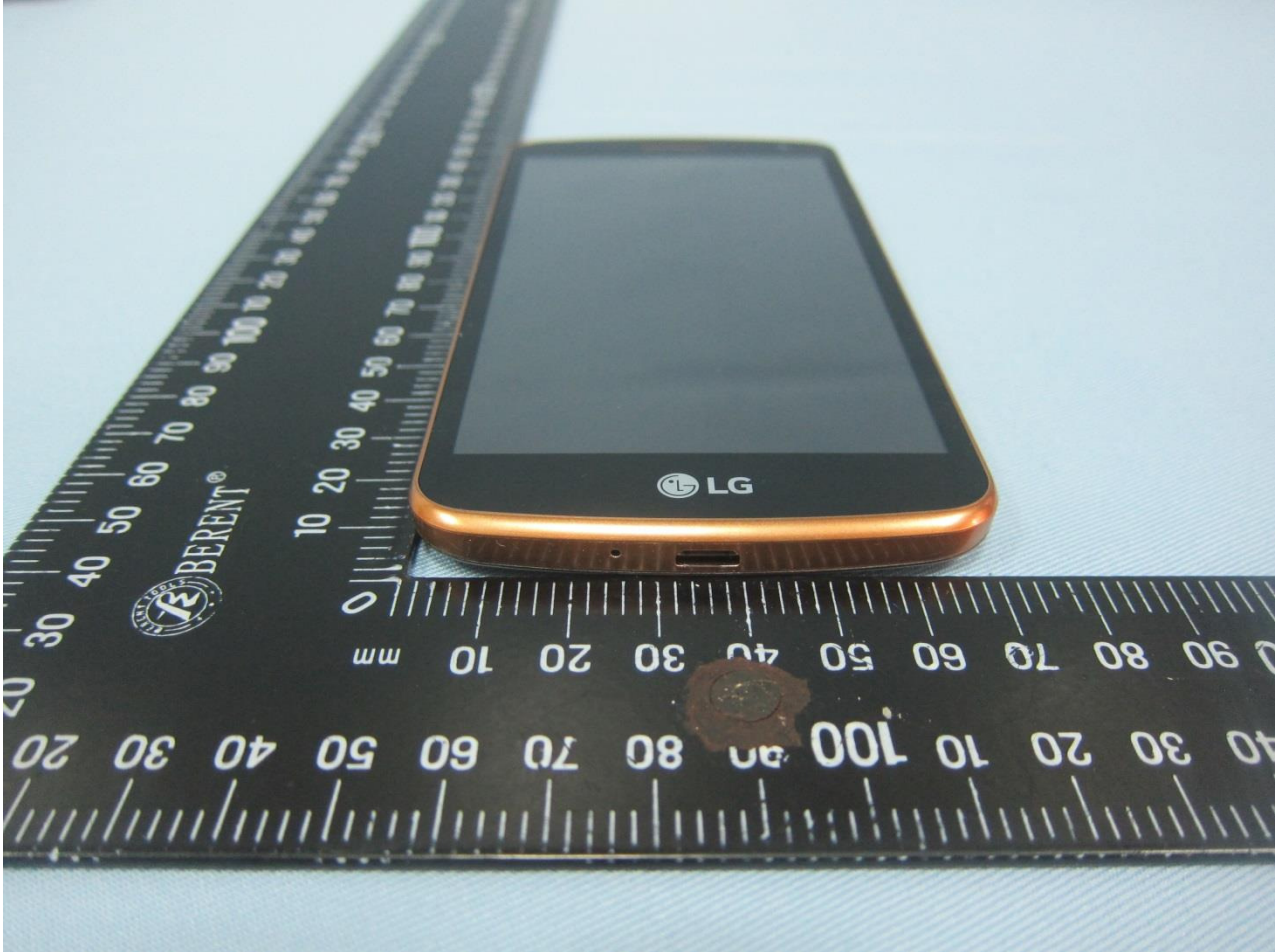

1. External Photograph of EUT

Brand Name: LG; Model Name: LG-X220g

Brand Name: LG; Model Name: LG-X220g

Brand Name: LG; Model Name: LG-X220g

Brand Name: LG; Model Name: LG-X220g

Brand Name: LG; Model Name: LG-X220g

Brand Name: LG; Model Name: LG-X220g

2. Photograph of Accessory

Brand Name: LG; Model Name: LG-X220g

Specification of Accessory		
AC Adapter	Brand Name	LG
	Model Name	STA-U17WD
Battery	Brand Name	LG
	Model Name	BL-41ZH
Earphone	Signal Line Type	1.10meter, non-shielded cable without core
USB Cable	Signal Line Type	0.99m shielded without core