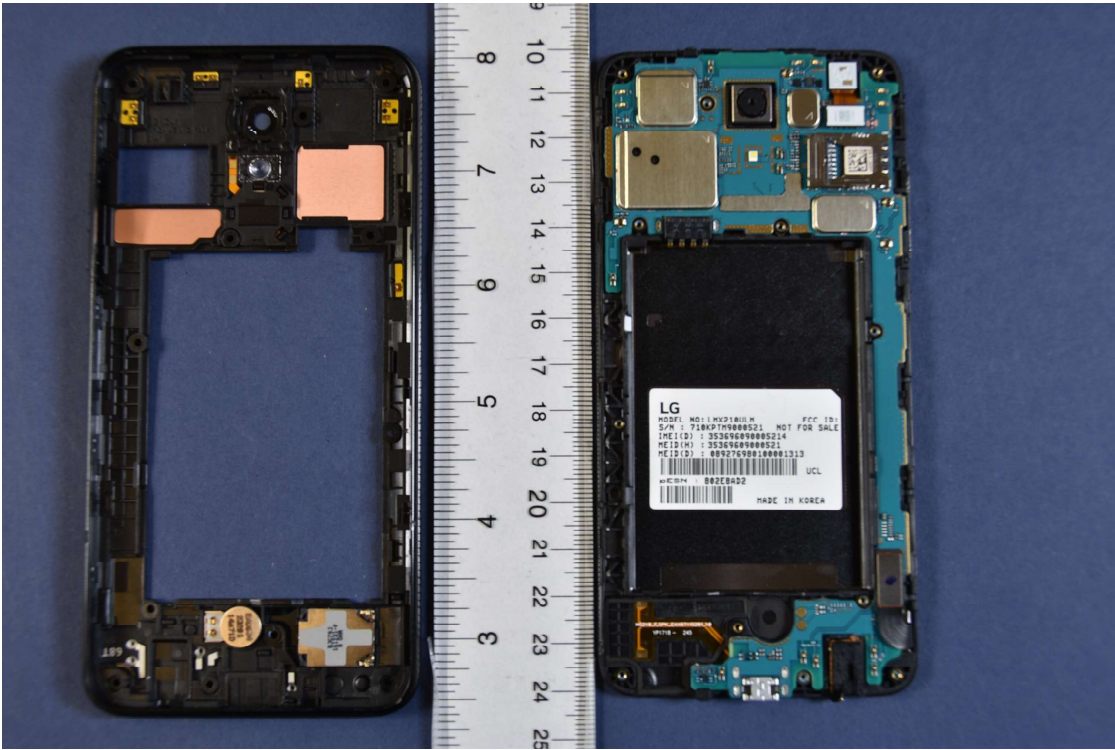

**INTERNAL PHOTOGRAPHS**

	<p>LG Electronics MobileComm U.S.A FCC ID: ZNFX210ULM</p>	<p>Model: LM-X210ULM</p>
<p>Internal Photos</p>	<p>EUT Type: Portable Handset</p>	<p>Page 2 of 10</p>

	LG Electronics MobileComm U.S.A FCC ID: ZNFX210ULM	Model: LM-X210ULM
Internal Photos	EUT Type: Portable Handset	Page 3 of 10

	<p>LG Electronics MobileComm U.S.A FCC ID: ZNFX210ULM</p>	<p>Model: LM-X210ULM</p>
<p>Internal Photos</p>	<p>EUT Type: Portable Handset</p>	<p>Page 4 of 10</p>

	<p>LG Electronics MobileComm U.S.A FCC ID: ZNFX210ULM</p>	<p>Model: LM-X210ULM</p>
<p>Internal Photos</p>	<p>EUT Type: Portable Handset</p>	<p>Page 5 of 10</p>

	<p>LG Electronics MobileComm U.S.A FCC ID: ZNFX210ULM</p>	<p>Model: LM-X210ULM</p>
<p>Internal Photos</p>	<p>EUT Type: Portable Handset</p>	<p>Page 6 of 10</p>

	LG Electronics MobileComm U.S.A FCC ID: ZNFX210ULM	Model: LM-X210ULM
Internal Photos	EUT Type: Portable Handset	Page 7 of 10