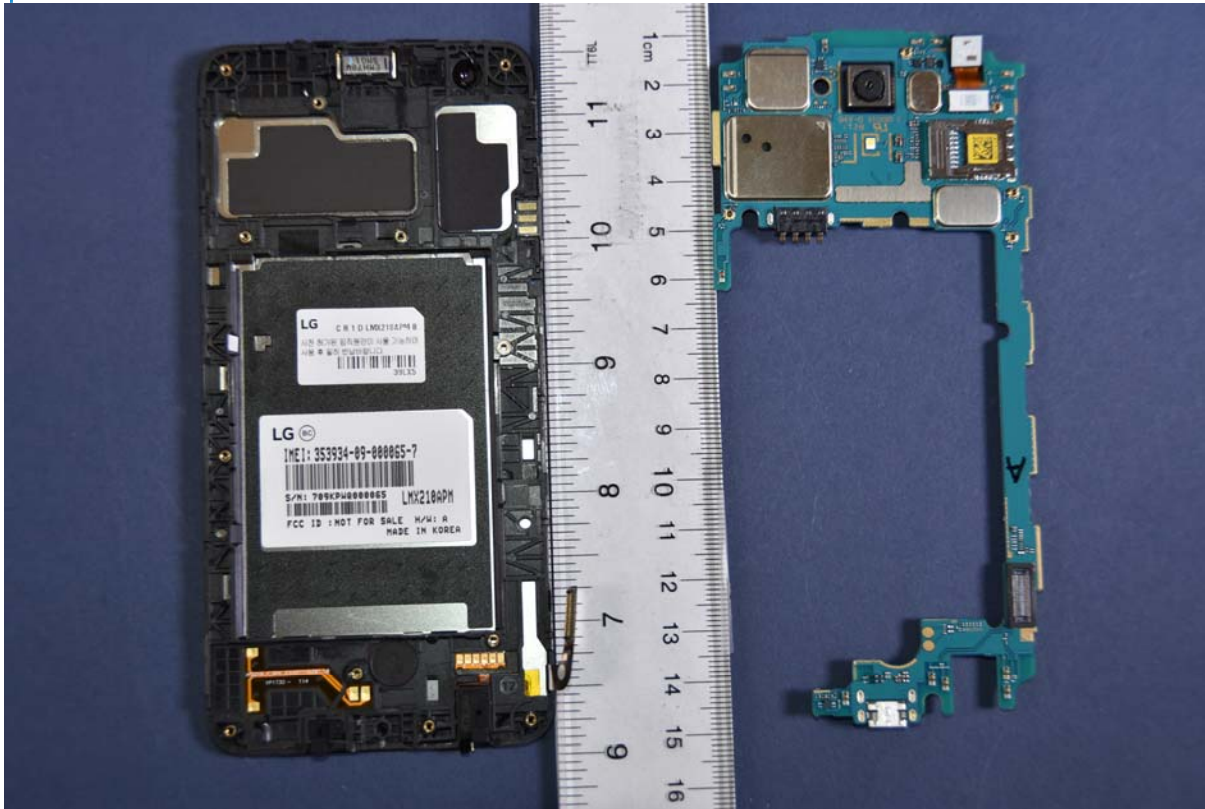

INTERNAL PHOTOGRAPHS

	<p>LG Electronics MobileComm U.S.A FCC ID: ZNFX210APM</p>	<p>Model: LM-X210APM</p>
<p>Internal Photos</p>	<p>EUT Type: Portable Handset</p>	<p>Page 1 of 10</p>

	LG Electronics MobileComm U.S.A FCC ID: ZNFX210APM	Model: LM-X210APM
Internal Photos	EUT Type: Portable Handset	Page 2 of 10

	LG Electronics MobileComm U.S.A FCC ID: ZNFX210APM	Model: LM-X210APM
Internal Photos	EUT Type: Portable Handset	Page 3 of 10

	<p>LG Electronics MobileComm U.S.A FCC ID: ZNFX210APM</p>	<p>Model: LM-X210APM</p>
<p>Internal Photos</p>	<p>EUT Type: Portable Handset</p>	<p>Page 4 of 10</p>

	LG Electronics MobileComm U.S.A FCC ID: ZNFX210APM	Model: LM-X210APM
Internal Photos	EUT Type: Portable Handset	Page 5 of 10

	<p>LG Electronics MobileComm U.S.A FCC ID: ZNFX210APM</p>	<p>Model: LM-X210APM</p>
<p>Internal Photos</p>	<p>EUT Type: Portable Handset</p>	<p>Page 7 of 10</p>