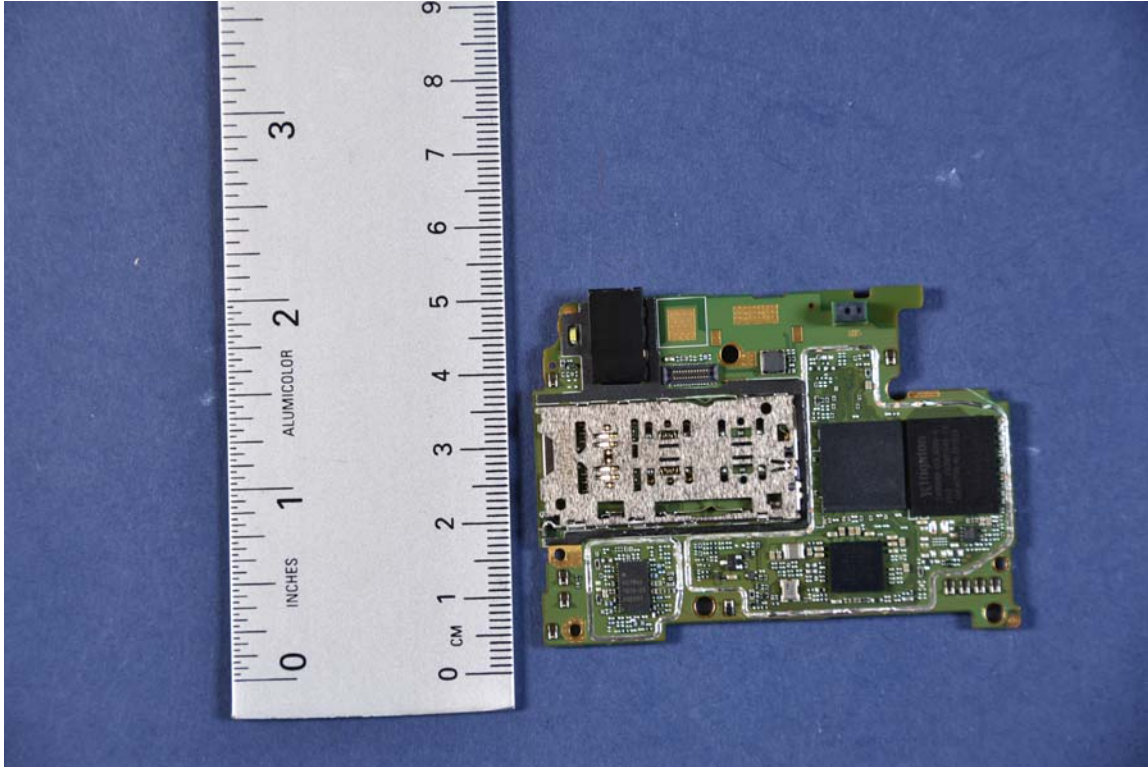

INTERNAL PHOTOGRAPHS

	<p>LG Electronics USA, Inc. FCC ID: ZNFX120WM</p>	<p>Model: LM-X120WM</p>
<p>Internal Photos</p>	<p>EUT Type: Portable Handset</p>	<p>Page 1 of 5</p>

	<p>LG Electronics USA, Inc. FCC ID: ZNFX120WM</p>	<p>Model: LM-X120WM</p>
<p>Internal Photos</p>	<p>EUT Type: Portable Handset</p>	<p>Page 2 of 5</p>

	LG Electronics USA, Inc. FCC ID: ZNFX120WM	Model: LM-X120WM
Internal Photos	EUT Type: Portable Handset	Page 3 of 5

	<p>LG Electronics USA, Inc. FCC ID: ZNFX120WM</p>	<p>Model: LM-X120WM</p>
<p>Internal Photos</p>	<p>EUT Type: Portable Handset</p>	<p>Page 5 of 5</p>