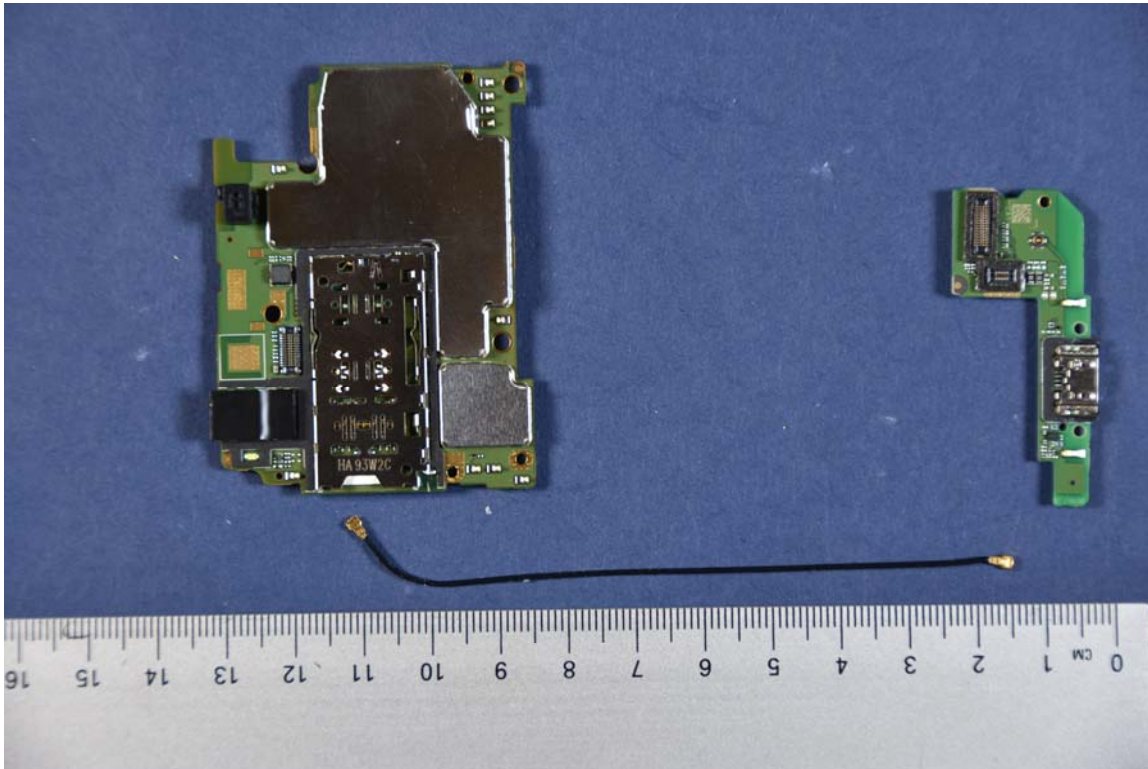

INTERNAL PHOTOGRAPHS

	<p>LG Electronics USA, Inc. FCC ID: ZNFX120WM</p>	<p>Model: LM-X120WM</p>
<p>Internal Photos</p>	<p>EUT Type: Portable Handset</p>	<p>Page 1 of 5</p>

	<p>LG Electronics USA, Inc. FCC ID: ZNFX120WM</p>	<p>Model: LM-X120WM</p>
<p>Internal Photos</p>	<p>EUT Type: Portable Handset</p>	<p>Page 2 of 5</p>

	LG Electronics USA, Inc. FCC ID: ZNFX120WM	Model: LM-X120WM
Internal Photos	EUT Type: Portable Handset	Page 3 of 5

	<p>LG Electronics USA, Inc. FCC ID: ZNFX120WM</p>	<p>Model: LM-X120WM</p>
<p>Internal Photos</p>	<p>EUT Type: Portable Handset</p>	<p>Page 5 of 5</p>