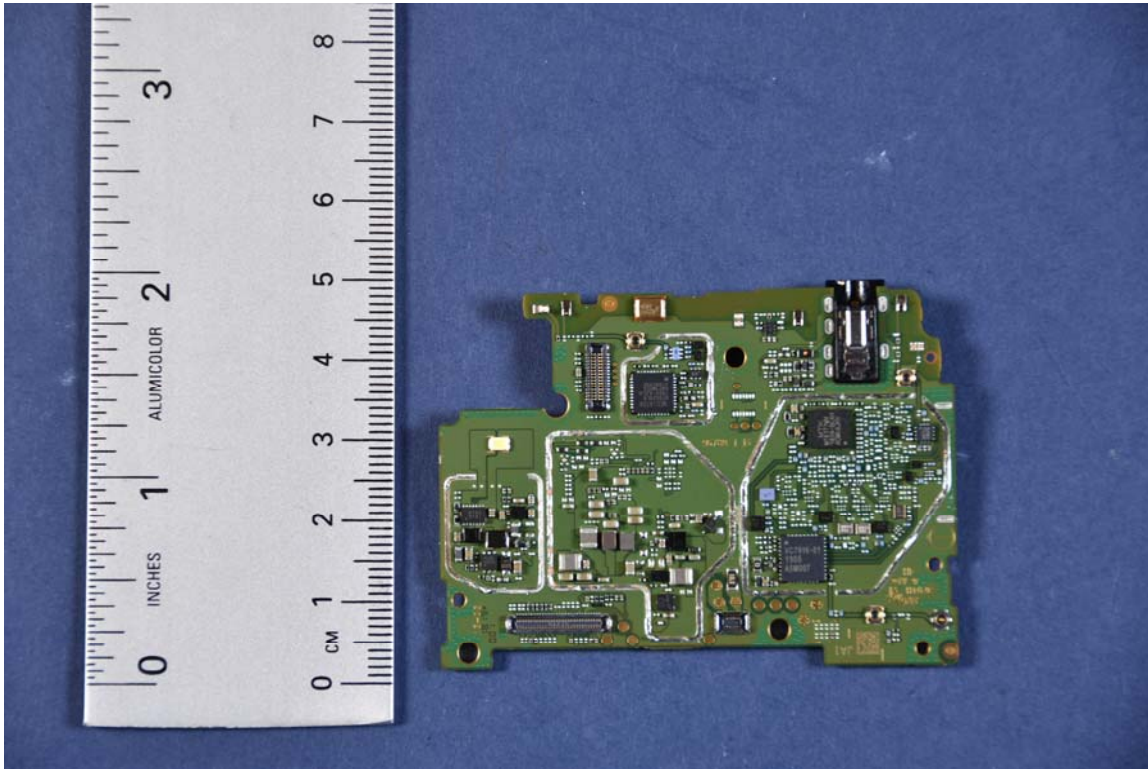

INTERNAL PHOTOGRAPHS

	<p>LG Electronics USA, Inc. FCC ID: ZNFX120WM</p>	<p>Model: LM-X120WM</p>
<p>Internal Photos</p>	<p>EUT Type: Portable Handset</p>	<p>Page 1 of 5</p>

	<p>LG Electronics USA, Inc. FCC ID: ZNFX120WM</p>	<p>Model: LM-X120WM</p>
<p>Internal Photos</p>	<p>EUT Type: Portable Handset</p>	<p>Page 2 of 5</p>

	LG Electronics USA, Inc. FCC ID: ZNFX120WM	Model: LM-X120WM
Internal Photos	EUT Type: Portable Handset	Page 3 of 5

	<p>LG Electronics USA, Inc. FCC ID: ZNFX120WM</p>	<p>Model: LM-X120WM</p>
<p>Internal Photos</p>	<p>EUT Type: Portable Handset</p>	<p>Page 5 of 5</p>