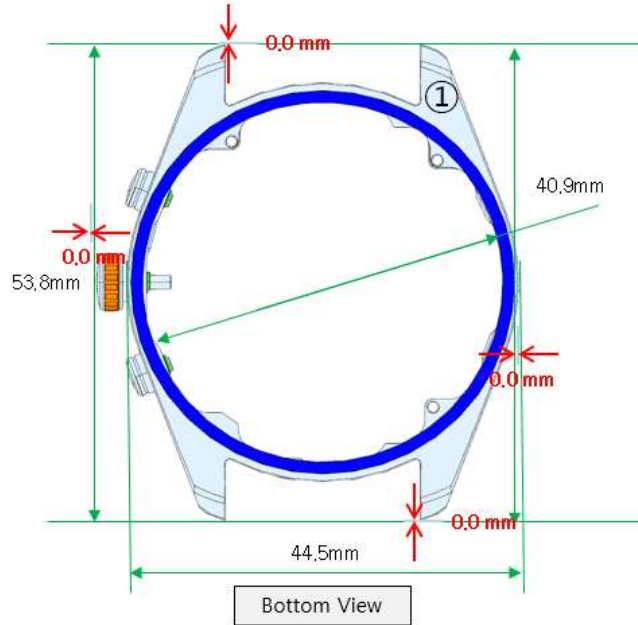

Antenna and Device Information

① WIFI(2.4G, b/g/n), Bluetooth Antenna

MODE	BAND	TX(MHz)	RX(MHz)
WIFI/BT	BT	2400 MHz ~ 2483.5	2400 MHz ~ 2483.5
	WIFI	2400 MHz ~ 2483.5	2400 MHz ~ 2483.5

The watch bands are removable and designed to be interchanged with other watch bands.

SAR Test Setup Photographs

■ Test Setup Photo (Front Side All)

■ **Test Setup Photo (Front Side) – Metal Watch Band**

[Distance of 1.0 cm from the EUT]

■ Test Setup Photo (Front Side) – Rubber Watch Band

[Distance of 1.0 cm from the EUT]

■ Test Setup Photo (Rear Side All)

■ **Test Setup Photo (Rear Side) – Metal Watch Band**

[Distance of 0 cm : the side view of strap of the EUT]

■ **Test Setup Photo (Rear Side) – Rubber Watch Band**

[Distance of 0 cm : the side view of strap of the EUT]