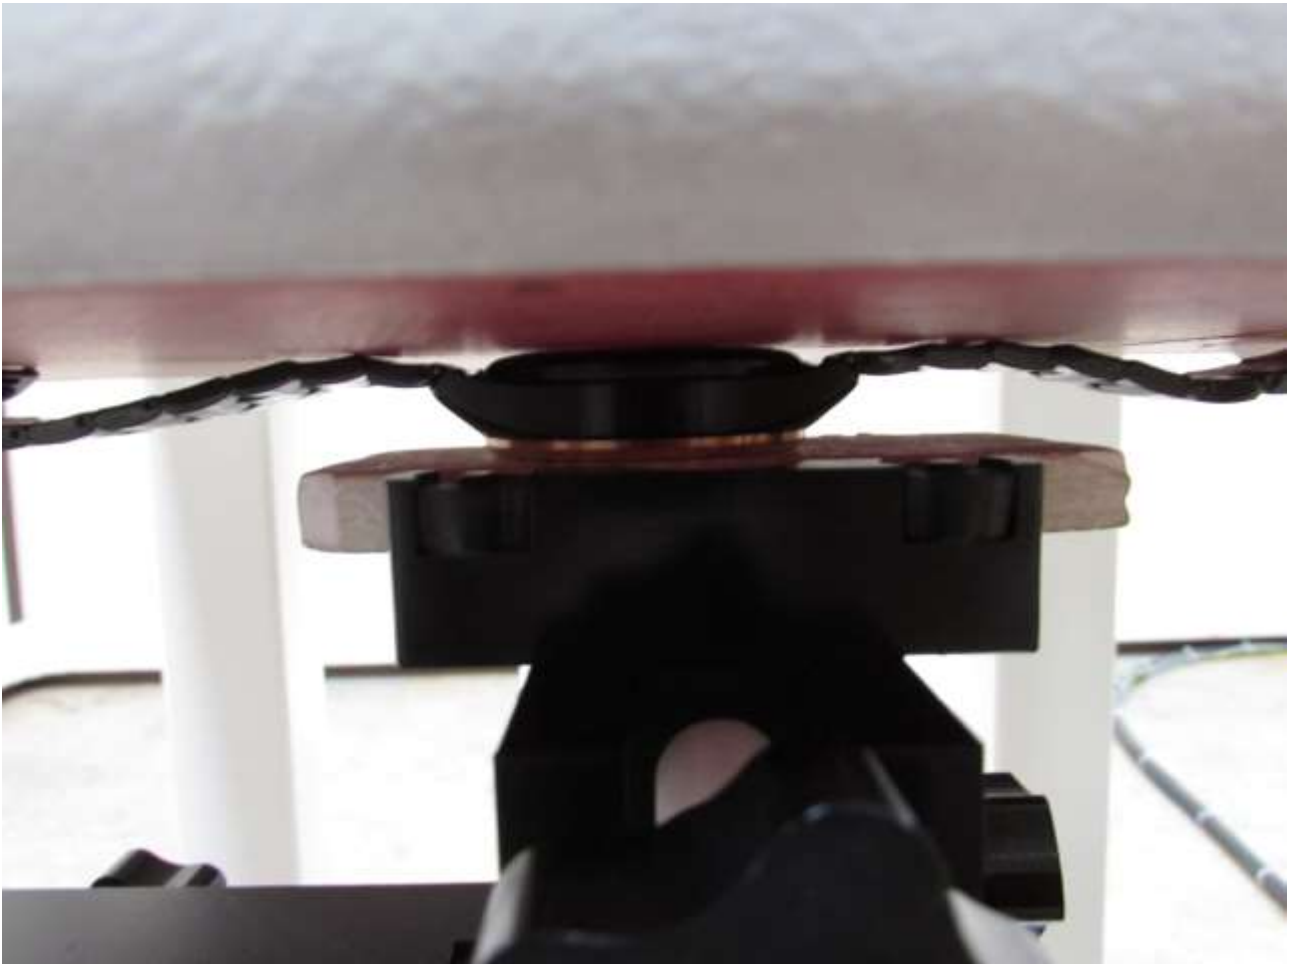

SAR Test Setup Photographs

■ Test Setup Photo (Front Side All)

■ **Test Setup Photo (Front Side) – Metal Watch Band**

[Distance of 1.0 cm from the EUT]

■ Test Setup Photo (Front Side) – Rubber Watch Band

[Distance of 1.0 cm from the EUT]

■ Test Setup Photo (Rear Side All)

■ **Test Setup Photo (Rear Side) – Metal Watch Band**

[Distance of 0 cm : the side view of strap of the EUT]

■ **Test Setup Photo (Rear Side) – Rubber Watch Band**

[Distance of 0 cm : the side view of strap of the EUT]