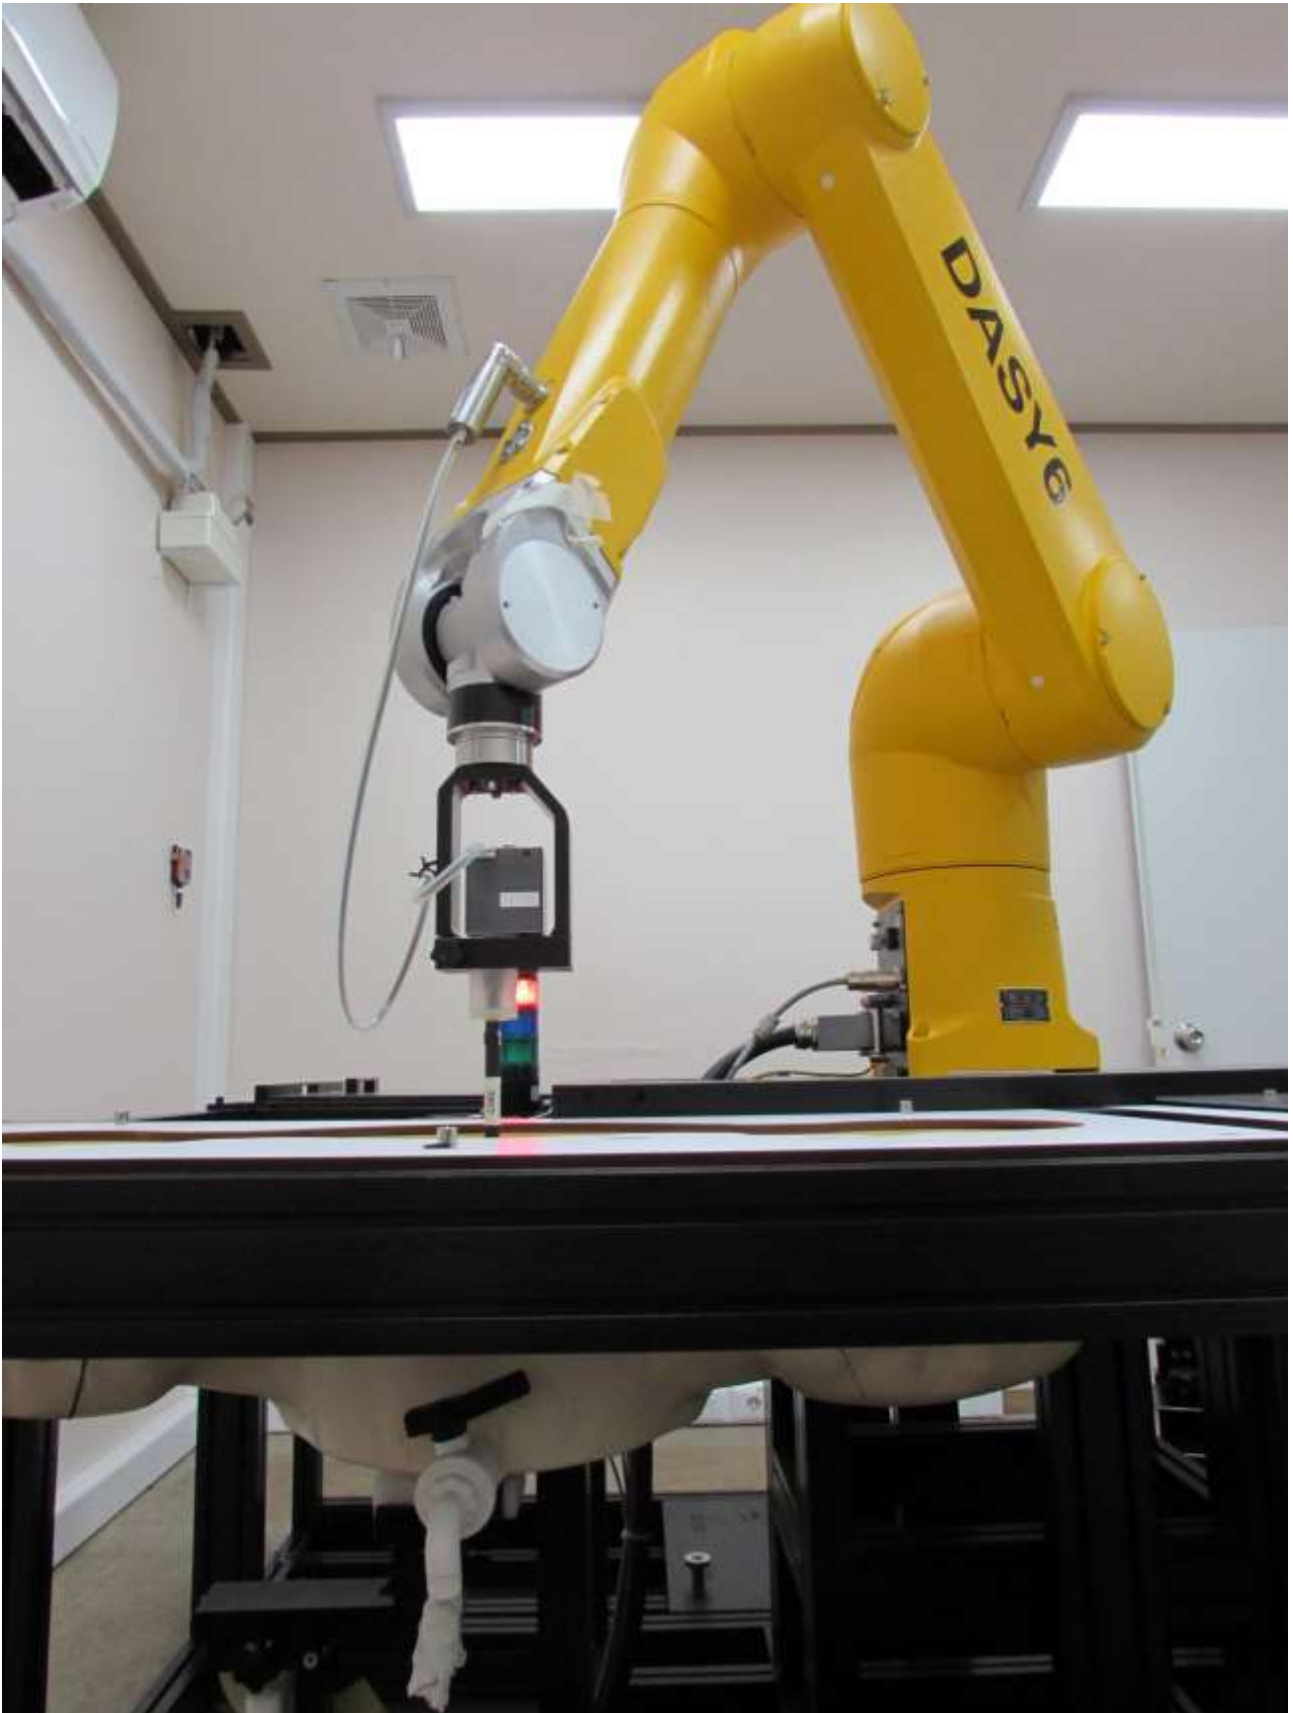

Antenna and Device Information

① WIFI(2.4G, b/g/n), Bluetooth Antenna

MODE	BAND	TX(MHz)	RX(MHz)
WIFI/BT	BT	2400 MHz ~ 2483.5	2400 MHz ~ 2483.5
	WIFI	2400 MHz ~ 2483.5	2400 MHz ~ 2483.5

The watch bands are removable and designed to be interchanged with other watch bands.

SAR Test Setup Photographs

■ Test Setup Photo (Front Side All)

■ **Test Setup Photo (Front Side) – Metal Watch Band**

[Distance of 1.0 cm from the EUT]

■ Test Setup Photo (Front Side) – Rubber Watch Band

[Distance of 1.0 cm from the EUT]

■ Test Setup Photo (Rear Side All)

■ **Test Setup Photo (Rear Side) – Metal Watch Band**

[Distance of 0 cm : the side view of strap of the EUT]

■ **Test Setup Photo (Rear Side) – Rubber Watch Band**

[Distance of 0 cm : the side view of strap of the EUT]