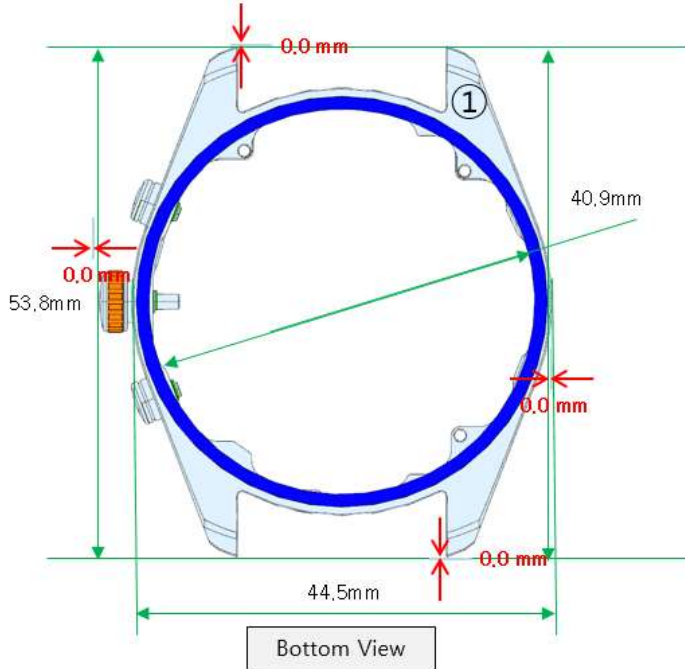

Antenna and Device Information

① WIFI(2.4G, b/g/n), Bluetooth Antenna

MODE	BAND	TX(MHz)	RX(MHz)
WIFI/BT	BT	2400 MHz ~ 2483.5	2400 MHz ~ 2483.5
	WIFI	2400 MHz ~ 2483.5	2400 MHz ~ 2483.5

The watch bands are removable and designed to be interchanged with other watch bands.

SAR Test Setup Photographs

■ Test Setup Photo (Next-to-Mouth All)

■ **Test Setup Photo (Next-to-Mouth)**

[Distance of 1.0 cm from the EUT]

■ Test Setup Photo (Extremity All)

■ **Test Setup Photo (Extremity side view)**

[Distance of 0 cm : the side view of strap of the EUT]