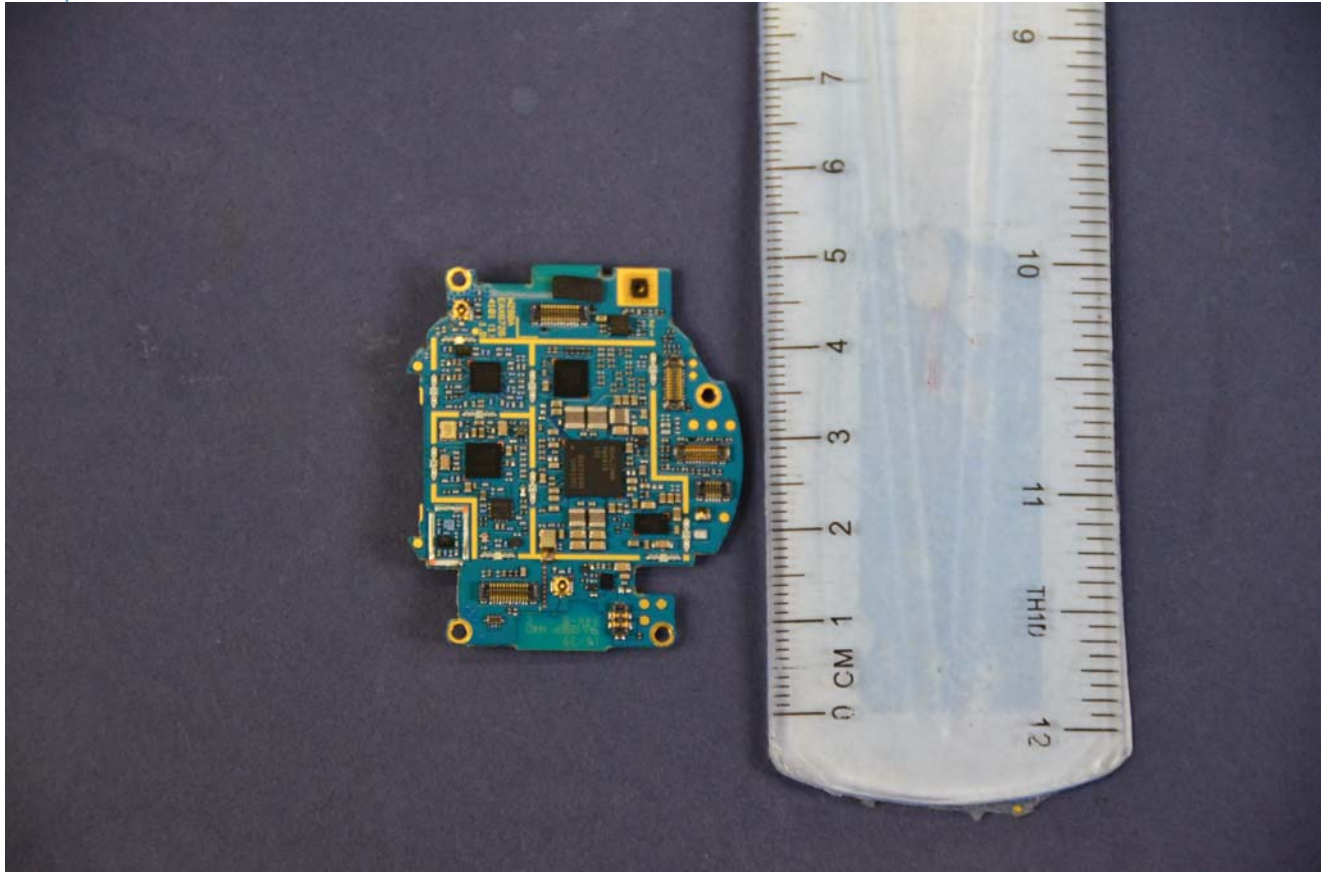

	<p>LG Electronics MobileComm U.S.A FCC ID: ZNFW280</p>	<p>Model: LG-W280</p>
<p>Internal Photos</p>	<p>EUT Type: Portable Wrist Device</p>	<p>Page 5 of 13</p>

	<p>LG Electronics MobileComm U.S.A FCC ID: ZNFW280</p>	<p>Model: LG-W280</p>
<p>Internal Photos</p>	<p>EUT Type: Portable Wrist Device</p>	<p>Page 6 of 13</p>

	<p>LG Electronics MobileComm U.S.A FCC ID: ZNFW280</p>	<p>Model: LG-W280</p>
<p>Internal Photos</p>	<p>EUT Type: Portable Wrist Device</p>	<p>Page 7 of 13</p>

	<p>LG Electronics MobileComm U.S.A FCC ID: ZNFW280</p>	<p>Model: LG-W280</p>
<p>Internal Photos</p>	<p>EUT Type: Portable Wrist Device</p>	<p>Page 8 of 13</p>

	LG Electronics MobileComm U.S.A FCC ID: ZNFW280	Model: LG-W280
Internal Photos	EUT Type: Portable Wrist Device	Page 9 of 13

	<p>LG Electronics MobileComm U.S.A FCC ID: ZNFW280</p>	<p>Model: LG-W280</p>
<p>Internal Photos</p>	<p>EUT Type: Portable Wrist Device</p>	<p>Page 10 of 13</p>

	LG Electronics MobileComm U.S.A FCC ID: ZNFW280	Model: LG-W280
Internal Photos	EUT Type: Portable Wrist Device	Page 11 of 13

	<p>LG Electronics MobileComm U.S.A FCC ID: ZNFW280</p>	<p>Model: LG-W280</p>
<p>Internal Photos</p>	<p>EUT Type: Portable Wrist Device</p>	<p>Page 12 of 13</p>