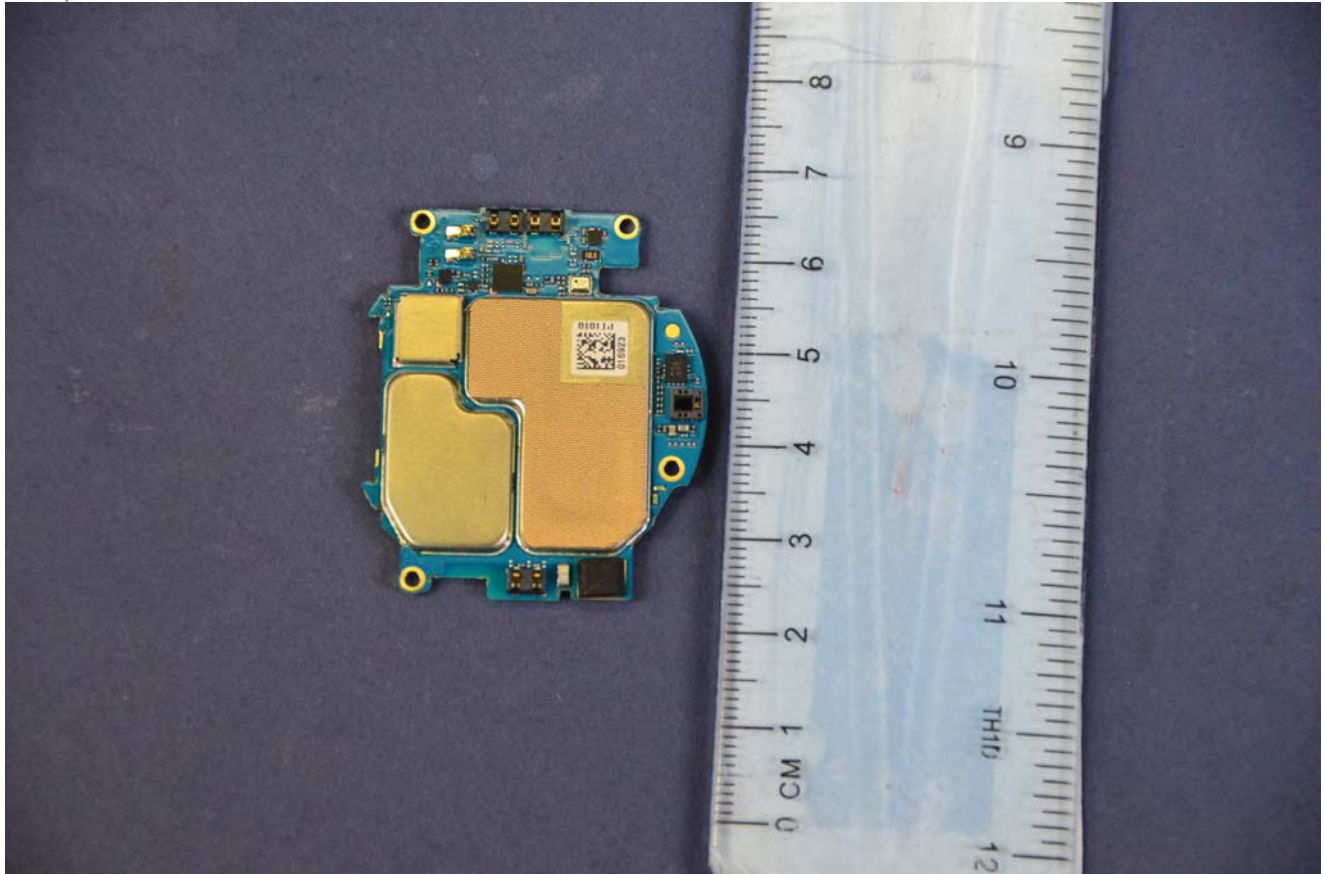

	<p>LG Electronics MobileComm U.S.A FCC ID: ZNFW280</p>	<p>Model: LG-W280</p>
<p>Internal Photos</p>	<p>EUT Type: Portable Wrist Device</p>	<p>Page 5 of 13</p>

	<p>LG Electronics MobileComm U.S.A FCC ID: ZNFW280</p>	<p>Model: LG-W280</p>
<p>Internal Photos</p>	<p>EUT Type: Portable Wrist Device</p>	<p>Page 6 of 13</p>

	<p>LG Electronics MobileComm U.S.A FCC ID: ZNFW280</p>	<p>Model: LG-W280</p>
<p>Internal Photos</p>	<p>EUT Type: Portable Wrist Device</p>	<p>Page 7 of 13</p>

	<p>LG Electronics MobileComm U.S.A FCC ID: ZNFW280</p>	<p>Model: LG-W280</p>
<p>Internal Photos</p>	<p>EUT Type: Portable Wrist Device</p>	<p>Page 8 of 13</p>

	LG Electronics MobileComm U.S.A FCC ID: ZNFW280	Model: LG-W280
Internal Photos	EUT Type: Portable Wrist Device	Page 9 of 13

	<p>LG Electronics MobileComm U.S.A FCC ID: ZNFW280</p>	<p>Model: LG-W280</p>
<p>Internal Photos</p>	<p>EUT Type: Portable Wrist Device</p>	<p>Page 10 of 13</p>

	LG Electronics MobileComm U.S.A FCC ID: ZNFW280	Model: LG-W280
Internal Photos	EUT Type: Portable Wrist Device	Page 11 of 13

	<p>LG Electronics MobileComm U.S.A FCC ID: ZNFW280</p>	<p>Model: LG-W280</p>
<p>Internal Photos</p>	<p>EUT Type: Portable Wrist Device</p>	<p>Page 12 of 13</p>