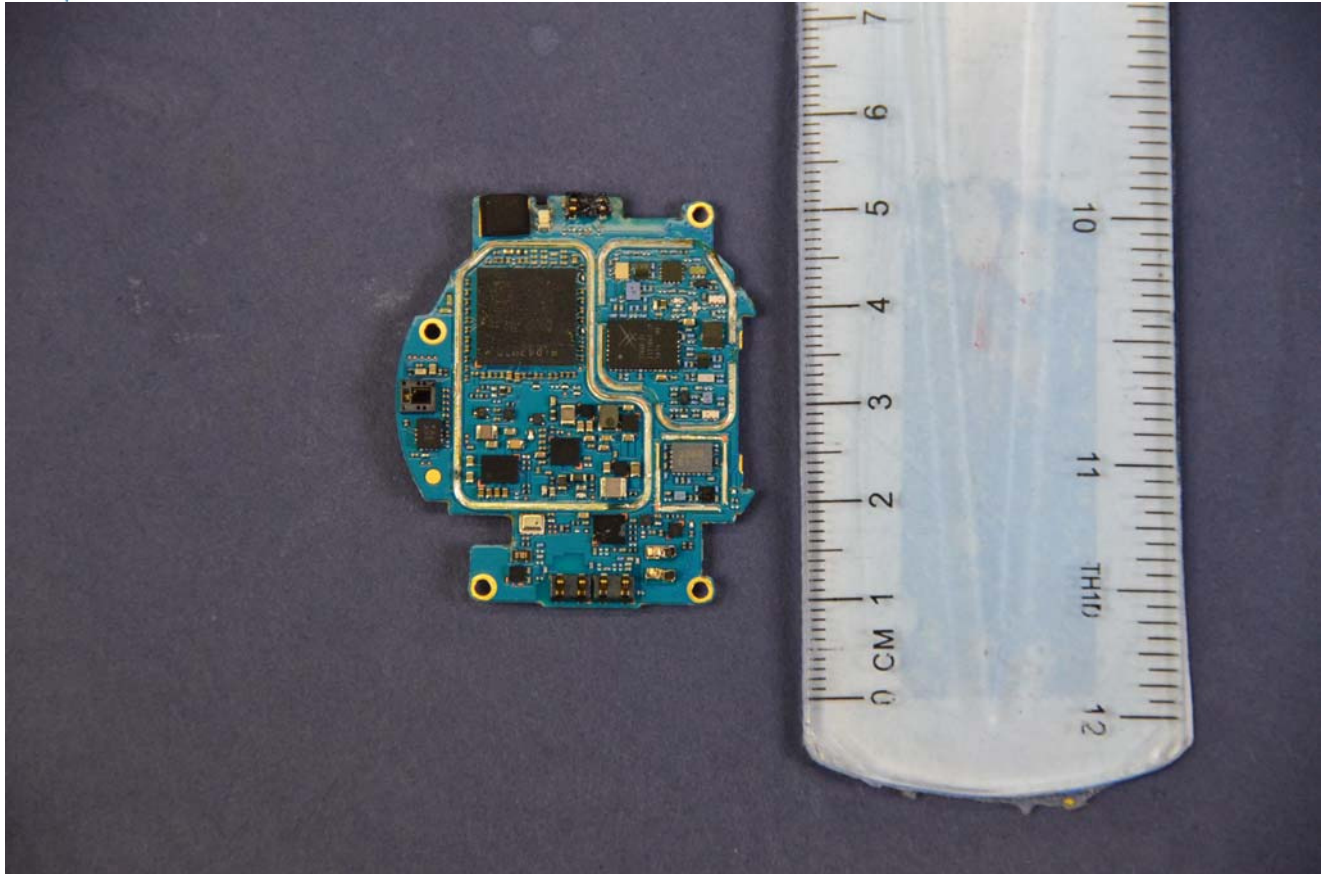

	<p>LG Electronics MobileComm U.S.A FCC ID: ZNFW280</p>	<p>Model: LG-W280</p>
<p>Internal Photos</p>	<p>EUT Type: Portable Wrist Device</p>	<p>Page 7 of 13</p>

	<p>LG Electronics MobileComm U.S.A FCC ID: ZNFW280</p>	<p>Model: LG-W280</p>
<p>Internal Photos</p>	<p>EUT Type: Portable Wrist Device</p>	<p>Page 8 of 13</p>

	LG Electronics MobileComm U.S.A FCC ID: ZNFW280	Model: LG-W280
Internal Photos	EUT Type: Portable Wrist Device	Page 9 of 13

	<p>LG Electronics MobileComm U.S.A FCC ID: ZNFW280</p>	<p>Model: LG-W280</p>
<p>Internal Photos</p>	<p>EUT Type: Portable Wrist Device</p>	<p>Page 10 of 13</p>

	LG Electronics MobileComm U.S.A FCC ID: ZNFW280	Model: LG-W280
Internal Photos	EUT Type: Portable Wrist Device	Page 11 of 13

	<p>LG Electronics MobileComm U.S.A FCC ID: ZNFW280</p>	<p>Model: LG-W280</p>
<p>Internal Photos</p>	<p>EUT Type: Portable Wrist Device</p>	<p>Page 12 of 13</p>