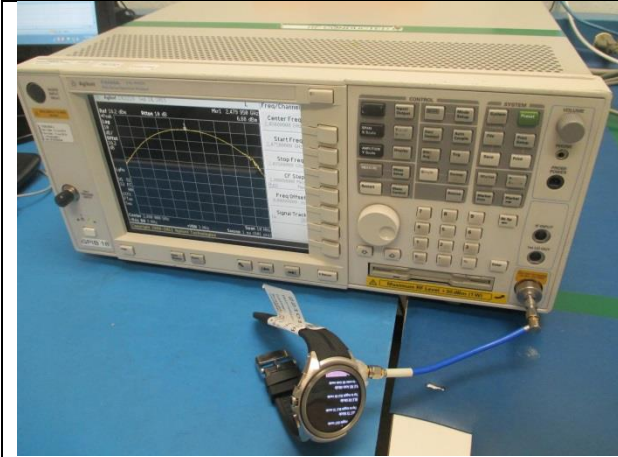

11. SETUP PHOTOS

RADIATED AND POWERLINE CONDUCTED EMISSIONS MEASUREMENT SETUP

RADIATED FRONT PHOTO (BELOW 1 GHz)

RADIATED BACK PHOTO (BELOW 1 GHz)

RADIATED FRONT PHOTO (ABOVE 1 GHz)

RADIATED BACK PHOTO (ABOVE 1 GHz)

LINE CONDUCTED FRONT PHOTO

LINE CONDUCTED SIDE VIEW PHOTO

**ANTENNA PORT CONDUCTED RF MEASUREMENT SETUP AND
RADIATED RF MEASUREMENT SETUP FOR PORTABLE CONFIGURATION**

ANTENNA PORT CONDUCTED PHOTO

X-AXIS FRONT PHOTO