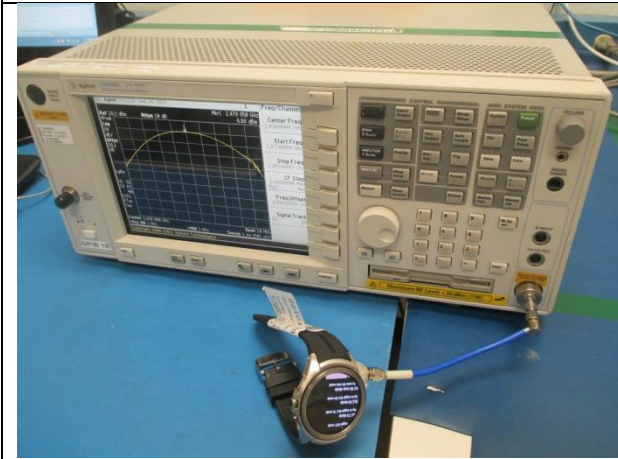

## 12. SETUP PHOTOS

RADIATED AND POWERLINE CONDUCTED EMISSIONS MEASUREMENT SETUP	
	
RADIATED FRONT PHOTO (BELOW 1 GHz)	RADIATED BACK PHOTO (BELOW 1 GHz)
	
RADIATED FRONT PHOTO (ABOVE 1 GHz)	RADIATED BACK PHOTO (ABOVE 1 GHz)
	
LINE CONDUCTED FRONT PHOTO	LINE CONDUCTED SIDE VIEW PHOTO

**ANTENNA PORT CONDUCTED RF MEASUREMENT SETUP AND  
RADIATED RF MEASUREMENT SETUP FOR PORTABLE CONFIGURATION**

ANTENNA PORT CONDUCTED PHOTO

X-AXIS FRONT PHOTO

Y-AXIS FRONT PHOTO

Z-AXIS FRONT PHOTO

**END OF REPORT**