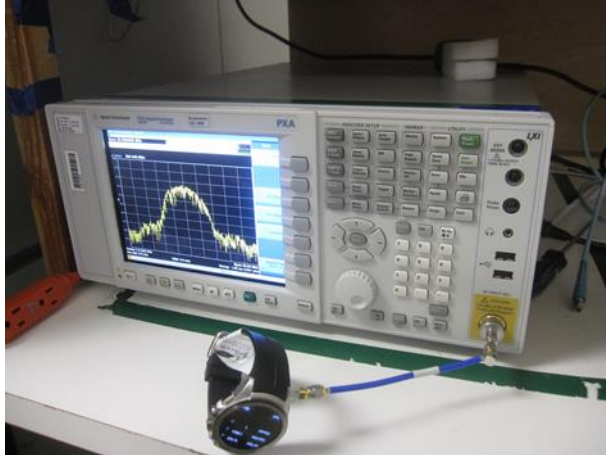

## 12. SETUP PHOTOS

RADIATED AND POWERLINE CONDUCTED EMISSIONS MEASUREMENT SETUP	
	
RADIATED FRONT PHOTO (BELOW 1 GHz)	RADIATED BACK PHOTO (BELOW 1 GHz)
	
RADIATED FRONT PHOTO (ABOVE 1 GHz)	RADIATED BACK PHOTO (ABOVE 1 GHz)
	
LINE CONDUCTED FRONT PHOTO	LINE CONDUCTED SIDE VIEW PHOTO

**ANTENNA PORT CONDUCTED RF MEASUREMENT SETUP AND  
RADIATED RF MEASUREMENT SETUP FOR PORTABLE CONFIGURATION**

a

ANTENNA PORT CONDUCTED PHOTO

X-AXIS FRONT PHOTO

Y-AXIS FRONT PHOTO

Z-AXIS FRONT PHOTO

**END OF REPORT**