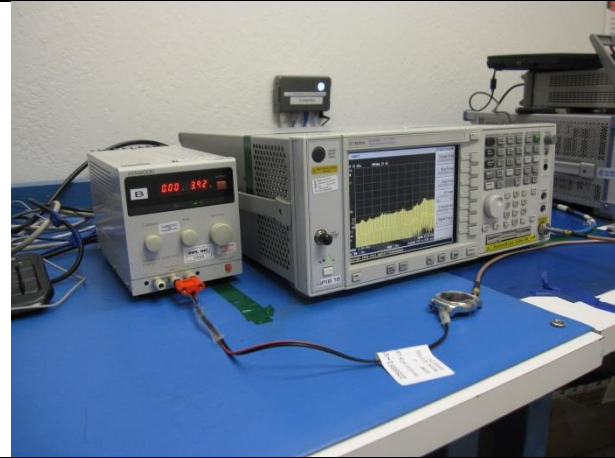

## 12. SETUP PHOTOS

RADIATED AND POWERLINE CONDUCTED EMISSIONS MEASUREMENT SETUP	
	
RADIATED FRONT PHOTO (BELOW 1 GHz)	RADIATED BACK PHOTO (BELOW 1 GHz)
	
RADIATED FRONT PHOTO (ABOVE 1 GHz)	RADIATED BACK PHOTO (ABOVE 1 GHz)
	
LINE CONDUCTED FRONT PHOTO	LINE CONDUCTED SIDE VIEW PHOTO

**ANTENNA PORT CONDUCTED RF MEASUREMENT SETUP AND  
RADIATED RF MEASUREMENT SETUP FOR PORTABLE CONFIGURATION**

ANTENNA PORT CONDUCTED PHOTO

X-AXIS FRONT PHOTO

Y-AXIS FRONT PHOTO

Z-AXIS FRONT PHOTO

**END OF REPORT**