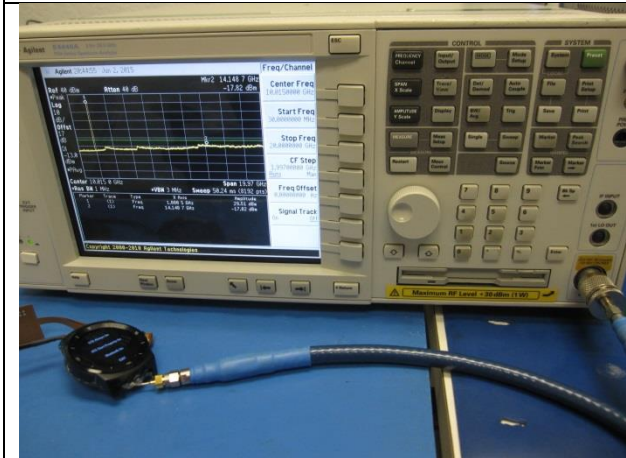

13. SETUP PHOTOS

RADIATED AND POWERLINE CONDUCTED EMISSIONS MEASUREMENT SETUP	
	
RADIATED FRONT PHOTO (ABOVE 1 GHz)	RADIATED BACK PHOTO (ABOVE 1 GHz)
	
RADIATED FRONT PHOTO (BELOW 1 GHz)	RADIATED BACK PHOTO (BELOW 1 GHz)

**ANTENNA PORT CONDUCTED RF MEASUREMENT SETUP AND
RADIATED RF MEASUREMENT SETUP FOR PORTABLE CONFIGURATION**

ANTENNA PORT CONDUCTED PHOTO

X-AXIS FRONT PHOTO

Y-AXIS FRONT PHOTO

Z-AXIS FRONT PHOTO

END OF REPORT