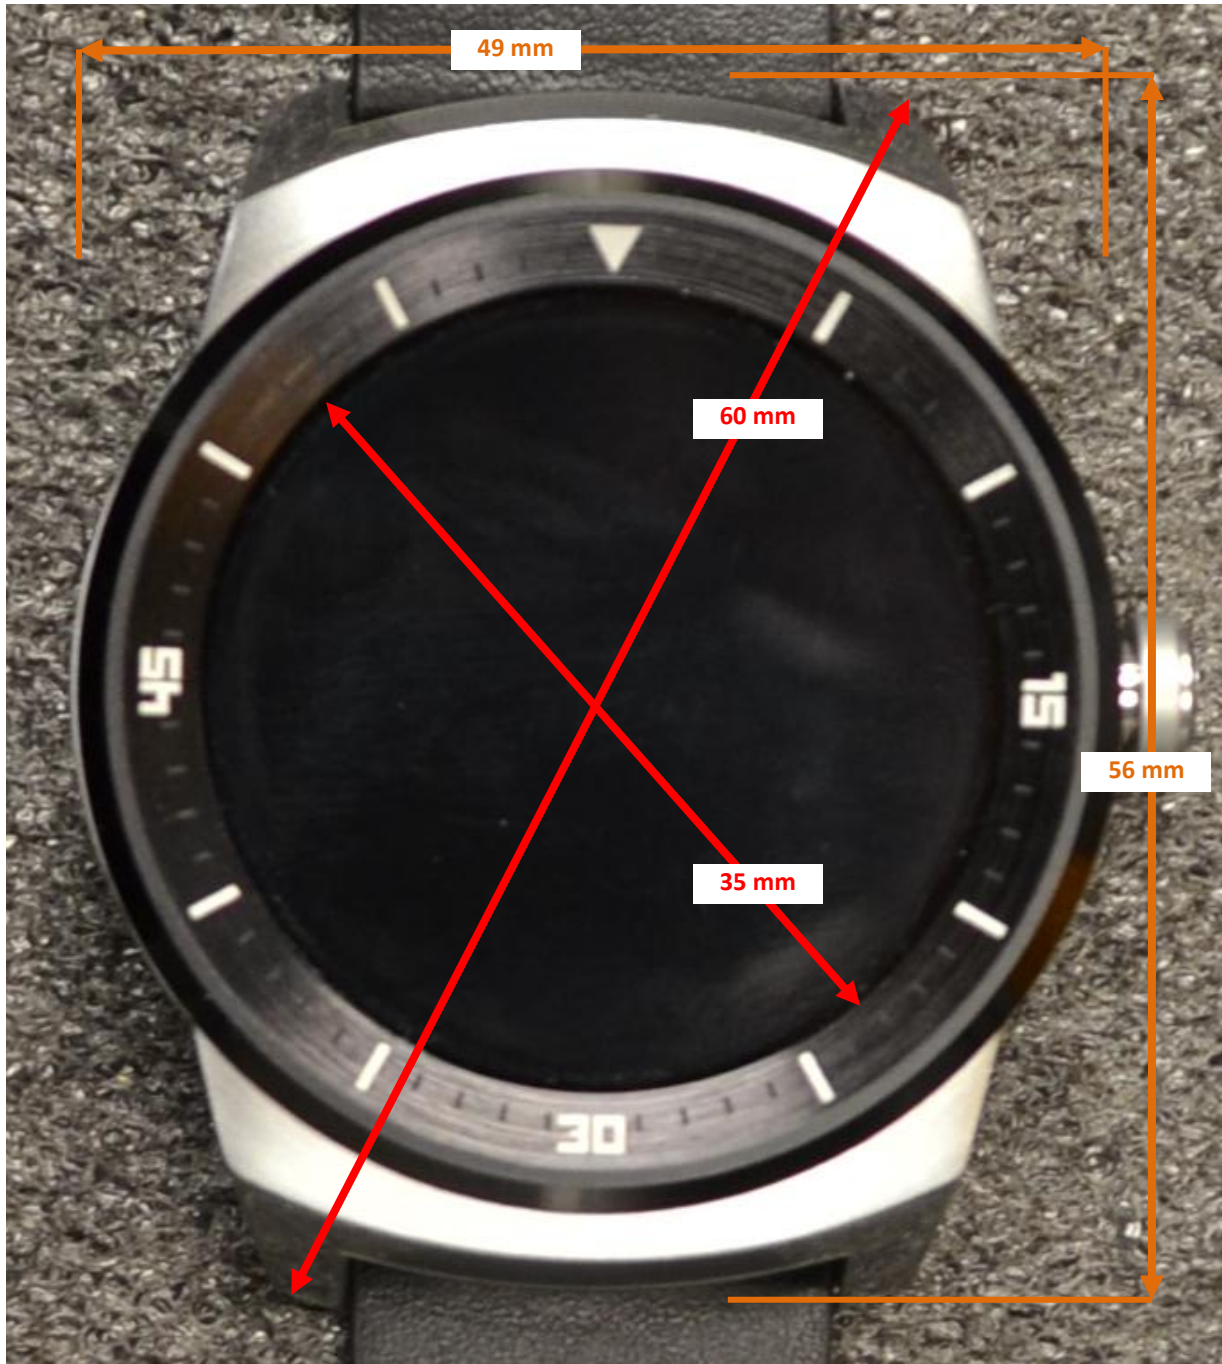

DUT and SAR Set-up Photos

Overall Dimensions

Front View of the DUT

Rear View of the DUT

Setup Photos

Handset Vertical and Horizontal Reference Lines

Vertical
Center Line

Horizontal
Line

Extremity Exposure Condition

Rear

Next-to-Mouth Exposure Condition

Front

Antenna Location

1 Wi-Fi / BT Ant (TX & RX)