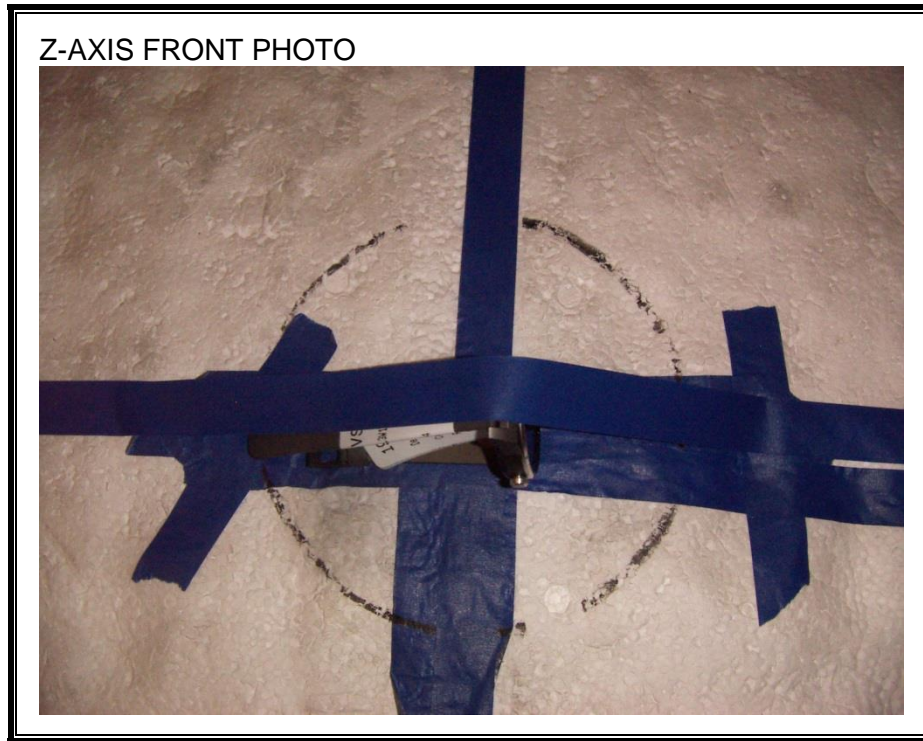

12. SETUP PHOTOS

ANTENNA PORT CONDUCTED RF MEASUREMENT SETUP

RADIATED RF MEASUREMENT SETUP (BELOW 1 GHz)

RADIATED RF MEASUREMENT SETUP (ABOVE 1 GHz)

RADIATED RF MEASUREMENT SETUP FOR PORTABLE CONFIGURATION

POWERLINE CONDUCTED EMISSIONS MEASUREMENT SETUP

END OF REPORT