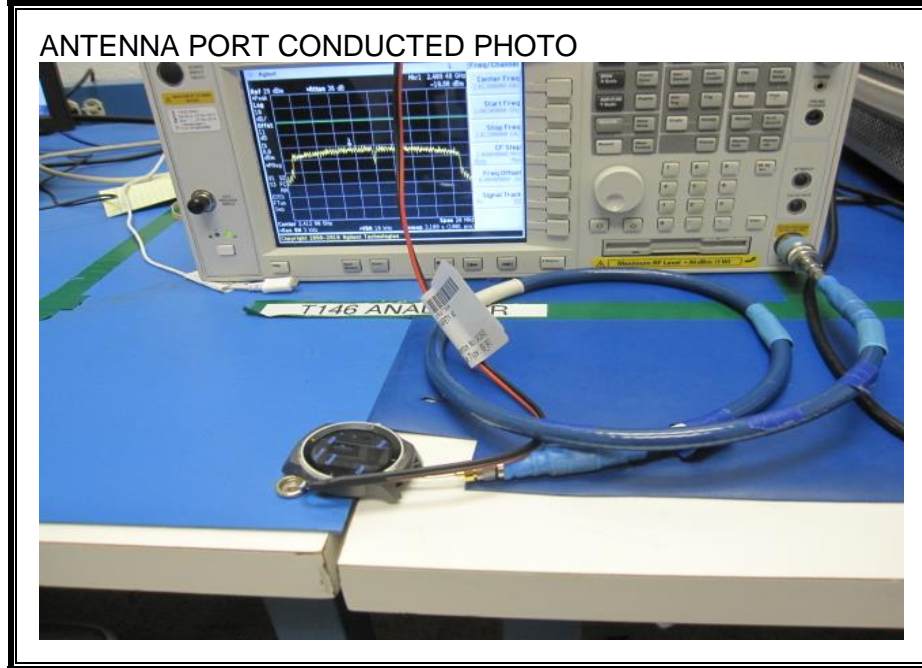

12. SETUP PHOTOS

ANTENNA PORT CONDUCTED RF MEASUREMENT SETUP

RADIATED RF MEASUREMENT SETUP (BELOW 1 GHz)

RADIATED RF MEASUREMENT SETUP (ABOVE 1 GHz)

RADIATED RF MEASUREMENT SETUP FOR PORTABLE CONFIGURATION

POWERLINE CONDUCTED EMISSIONS MEASUREMENT SETUP

END OF REPORT