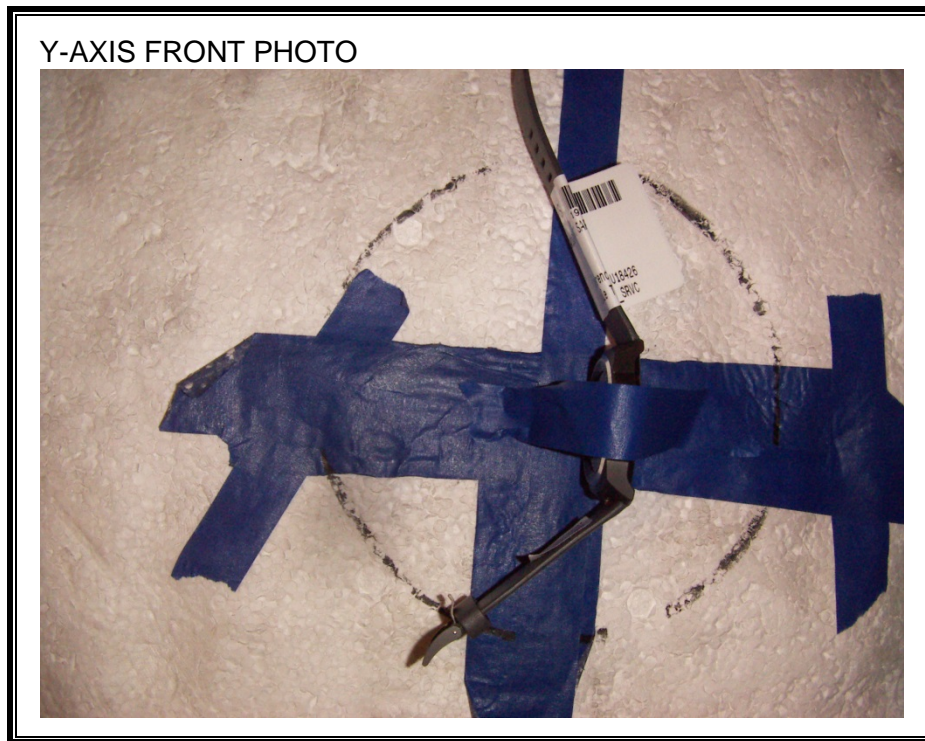

11. SETUP PHOTOS

ANTENNA PORT CONDUCTED RF MEASUREMENT SETUP

RADIATED RF MEASUREMENT SETUP (BELOW 1 GHz)

RADIATED RF MEASUREMENT SETUP (ABOVE 1 GHz)

RADIATED RF MEASUREMENT SETUP FOR PORTABLE CONFIGURATION

POWERLINE CONDUCTED EMISSIONS MEASUREMENT SETUP

END OF REPORT