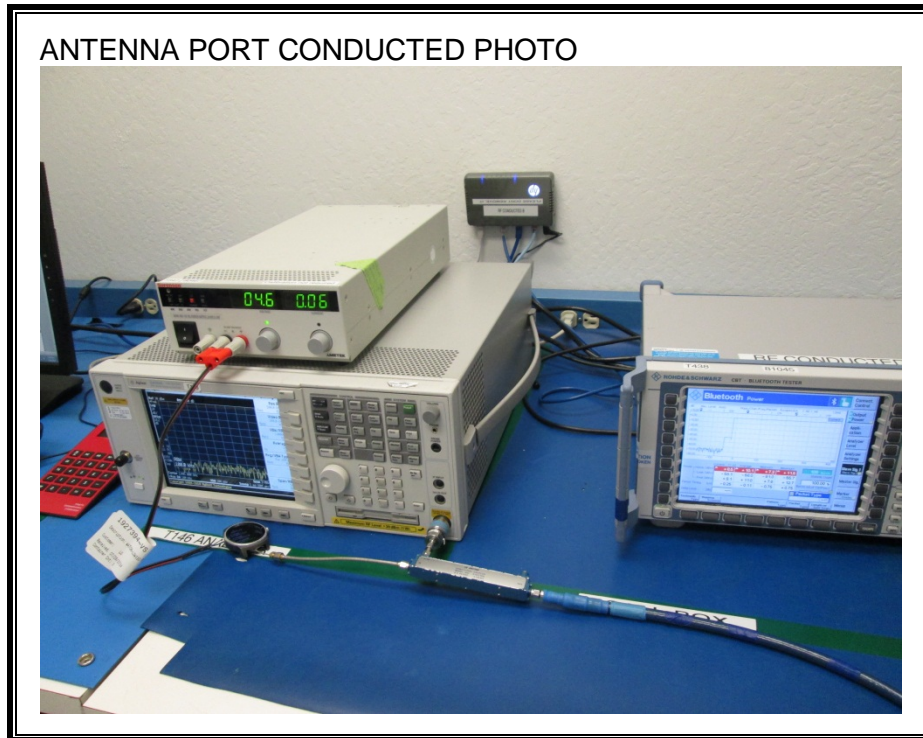

11. SETUP PHOTOS

ANTENNA PORT CONDUCTED RF MEASUREMENT SETUP

RADIATED RF MEASUREMENT SETUP (BELOW 1 GHz)

RADIATED RF MEASUREMENT SETUP (ABOVE 1 GHz)

RADIATED RF MEASUREMENT SETUP FOR PORTABLE CONFIGURATION

POWERLINE CONDUCTED EMISSIONS MEASUREMENT SETUP

END OF REPORT