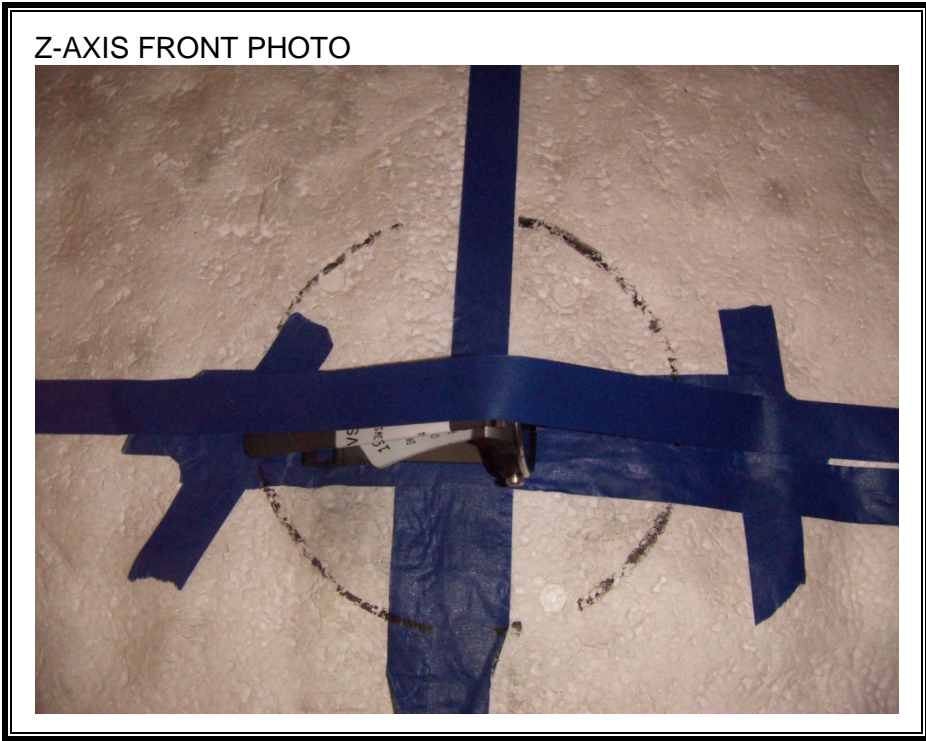

11. SETUP PHOTOS

ANTENNA PORT CONDUCTED RF MEASUREMENT SETUP

RADIATED RF MEASUREMENT SETUP (BELOW 1 GHz)

RADIATED RF MEASUREMENT SETUP (ABOVE 1 GHz)

RADIATED RF MEASUREMENT SETUP FOR PORTABLE CONFIGURATION

POWERLINE CONDUCTED EMISSIONS MEASUREMENT SETUP

END OF REPORT