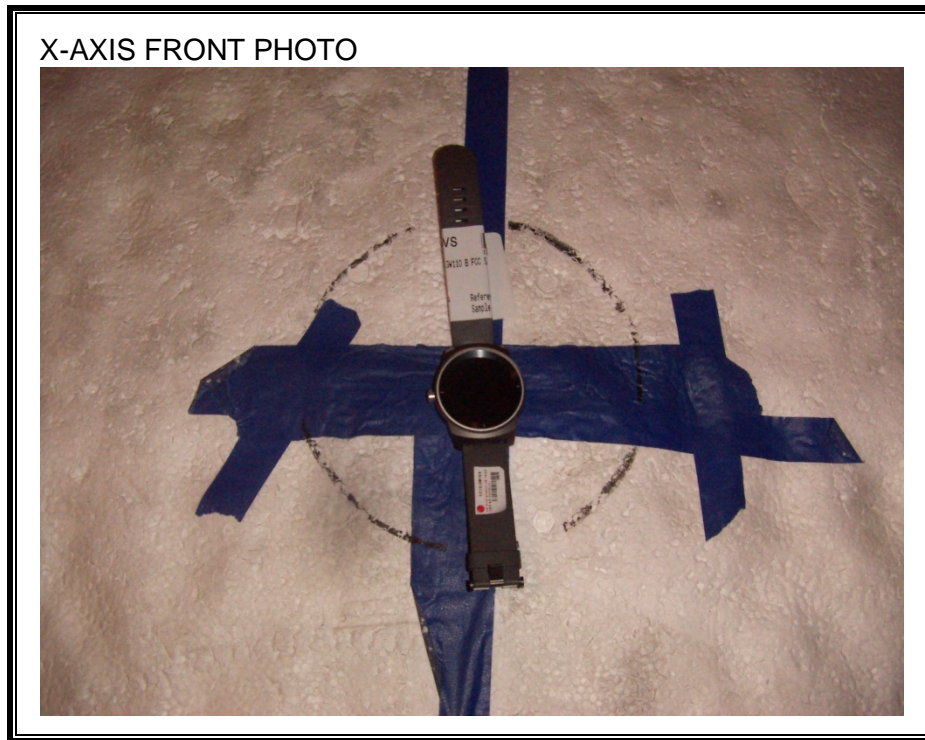

11. SETUP PHOTOS

ANTENNA PORT CONDUCTED RF MEASUREMENT SETUP

RADIATED RF MEASUREMENT SETUP (BELOW 1 GHz)

RADIATED RF MEASUREMENT SETUP (ABOVE 1 GHz)

RADIATED RF MEASUREMENT SETUP FOR PORTABLE CONFIGURATION

POWERLINE CONDUCTED EMISSIONS MEASUREMENT SETUP

END OF REPORT