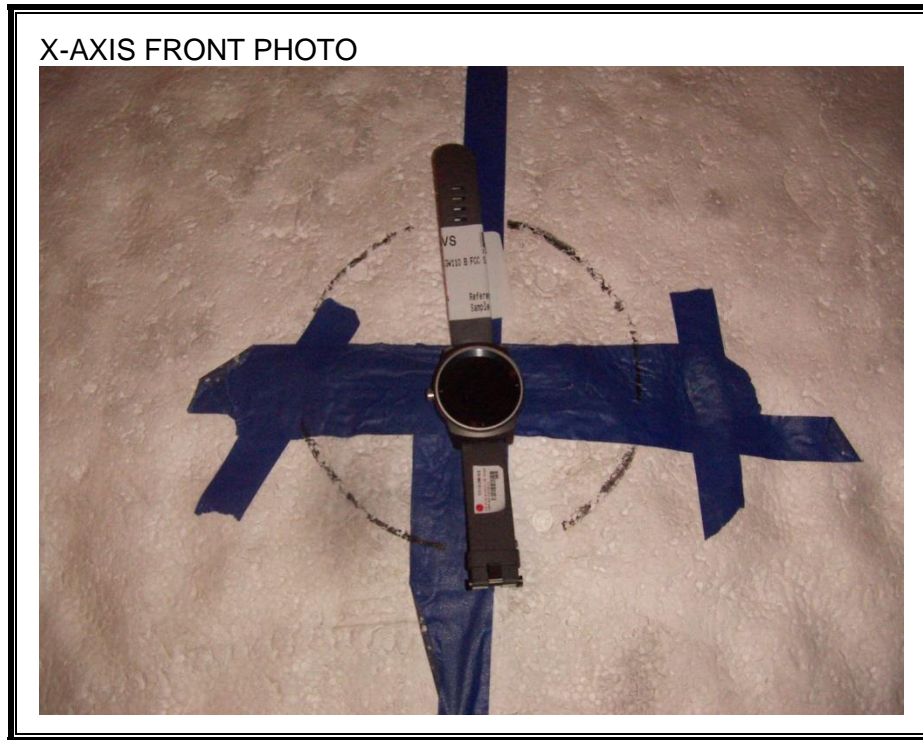

11. SETUP PHOTOS

ANTENNA PORT CONDUCTED RF MEASUREMENT SETUP

RADIATED RF MEASUREMENT SETUP (BELOW 1 GHz)

RADIATED RF MEASUREMENT SETUP (ABOVE 1 GHz)

RADIATED RF MEASUREMENT SETUP FOR PORTABLE CONFIGURATION

Z-AXIS FRONT PHOTO

POWERLINE CONDUCTED EMISSIONS MEASUREMENT SETUP

END OF REPORT