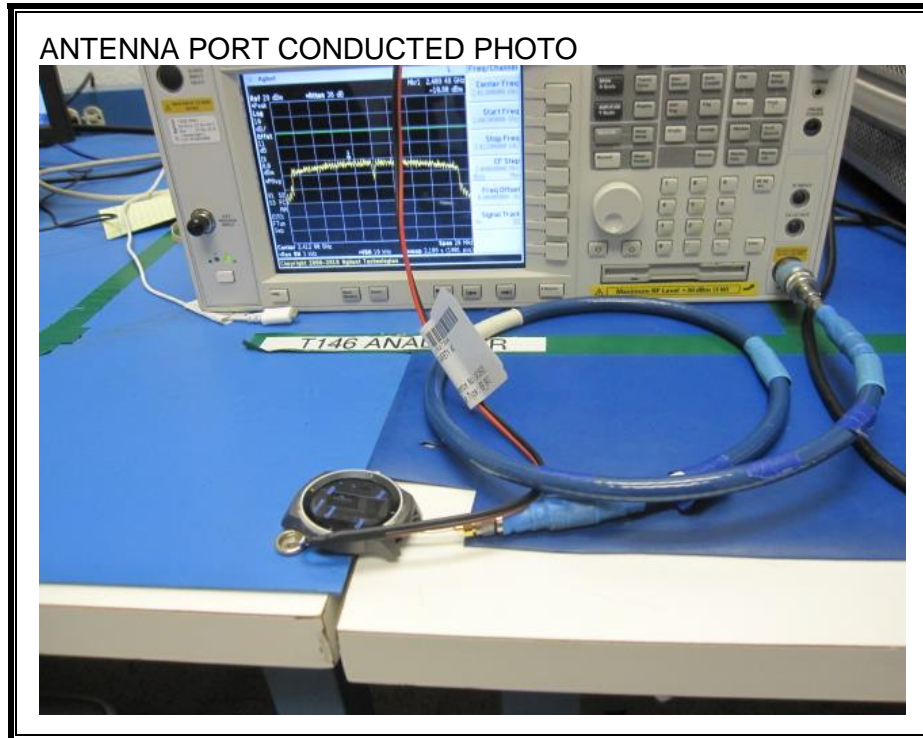

11. SETUP PHOTOS

ANTENNA PORT CONDUCTED RF MEASUREMENT SETUP

RADIATED RF MEASUREMENT SETUP (BELOW 1 GHz)

RADIATED RF MEASUREMENT SETUP (ABOVE 1 GHz)

RADIATED RF MEASUREMENT SETUP FOR PORTABLE CONFIGURATION

Z-AXIS FRONT PHOTO

POWERLINE CONDUCTED EMISSIONS MEASUREMENT SETUP

END OF REPORT