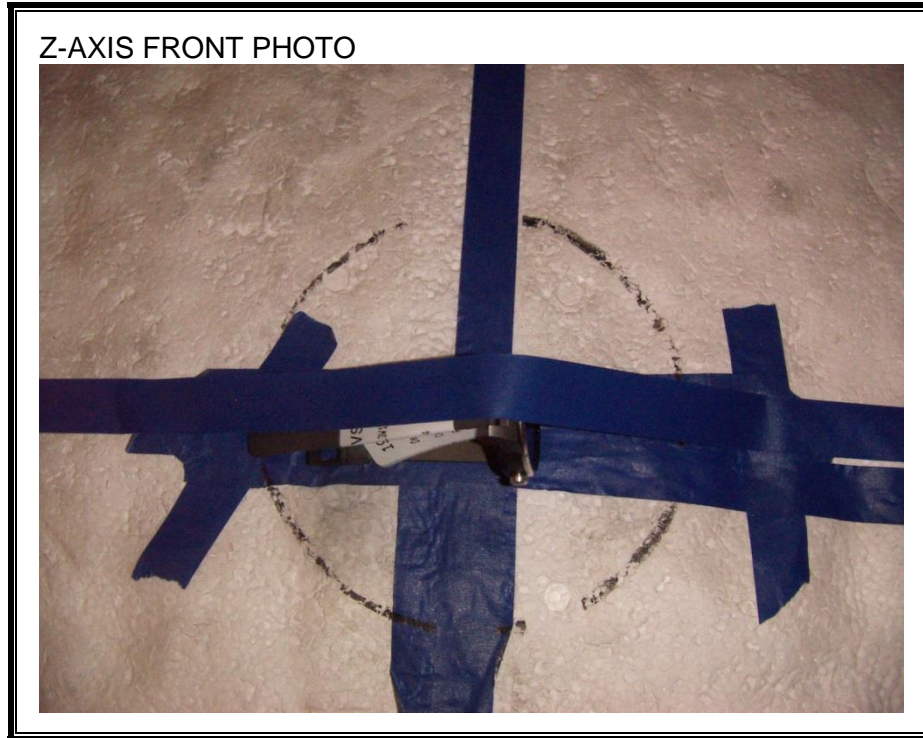

11. SETUP PHOTOS

ANTENNA PORT CONDUCTED RF MEASUREMENT SETUP

RADIATED RF MEASUREMENT SETUP (BELOW 1 GHz)

RADIATED RF MEASUREMENT SETUP (ABOVE 1 GHz)

RADIATED RF MEASUREMENT SETUP FOR PORTABLE CONFIGURATION

X-AXIS FRONT PHOTO

Y-AXIS FRONT PHOTO

POWERLINE CONDUCTED EMISSIONS MEASUREMENT SETUP

END OF REPORT