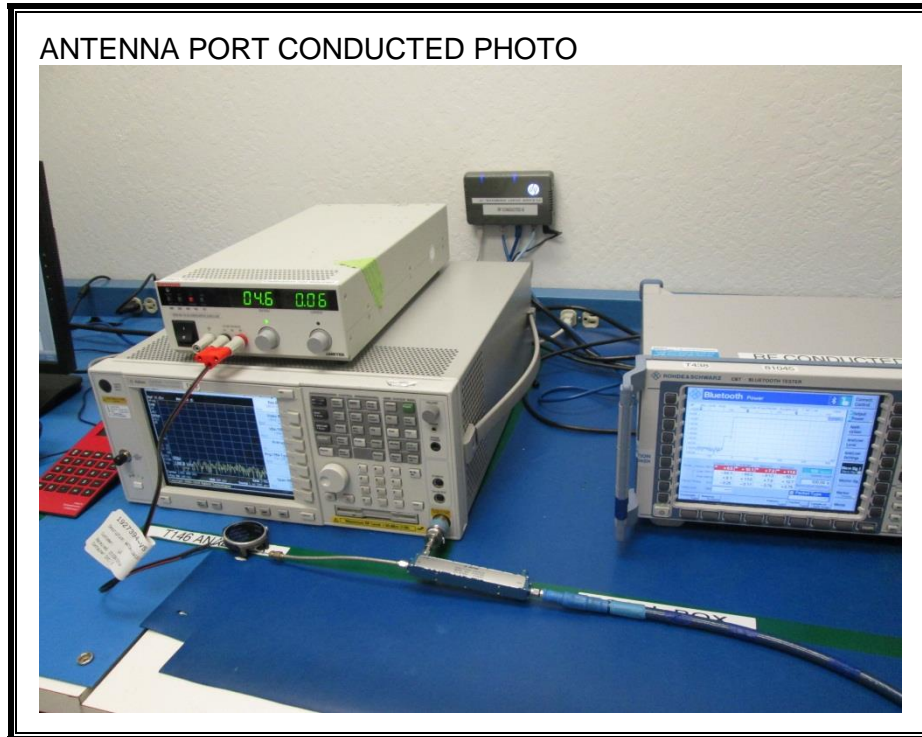

11. SETUP PHOTOS

ANTENNA PORT CONDUCTED RF MEASUREMENT SETUP

RADIATED RF MEASUREMENT SETUP (BELOW 1 GHz)

RADIATED RF MEASUREMENT SETUP (ABOVE 1 GHz)

RADIATED RF MEASUREMENT SETUP FOR PORTABLE CONFIGURATION

X-AXIS FRONT PHOTO

Y-AXIS FRONT PHOTO

POWERLINE CONDUCTED EMISSIONS MEASUREMENT SETUP

END OF REPORT