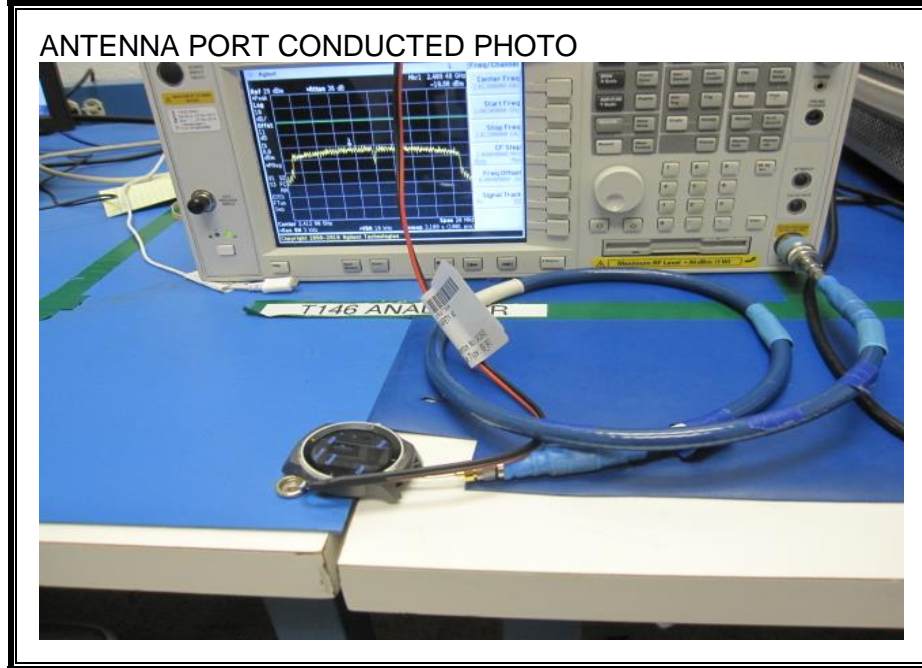

12. SETUP PHOTOS

ANTENNA PORT CONDUCTED RF MEASUREMENT SETUP

RADIATED RF MEASUREMENT SETUP (BELOW 1 GHz)

RADIATED RF MEASUREMENT SETUP (ABOVE 1 GHz)

RADIATED RF MEASUREMENT SETUP FOR PORTABLE CONFIGURATION

X-AXIS FRONT PHOTO

Y-AXIS FRONT PHOTO

POWERLINE CONDUCTED EMISSIONS MEASUREMENT SETUP

END OF REPORT