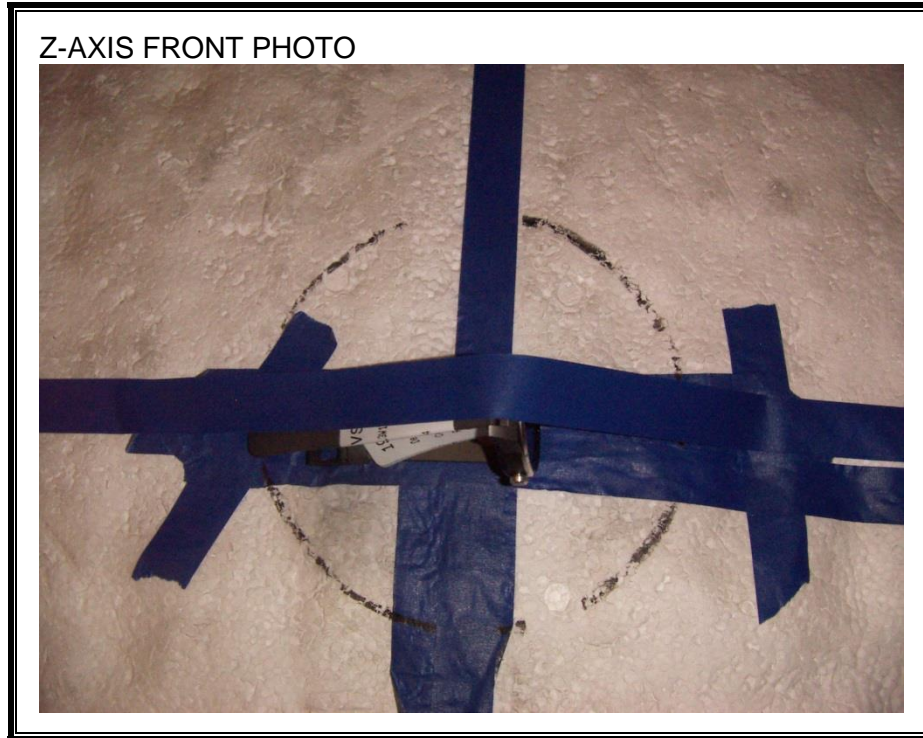

12. SETUP PHOTOS

ANTENNA PORT CONDUCTED RF MEASUREMENT SETUP

RADIATED RF MEASUREMENT SETUP (BELOW 1 GHz)

RADIATED RF MEASUREMENT SETUP (ABOVE 1 GHz)

RADIATED RF MEASUREMENT SETUP FOR PORTABLE CONFIGURATION

X-AXIS FRONT PHOTO

Y-AXIS FRONT PHOTO

POWERLINE CONDUCTED EMISSIONS MEASUREMENT SETUP

END OF REPORT