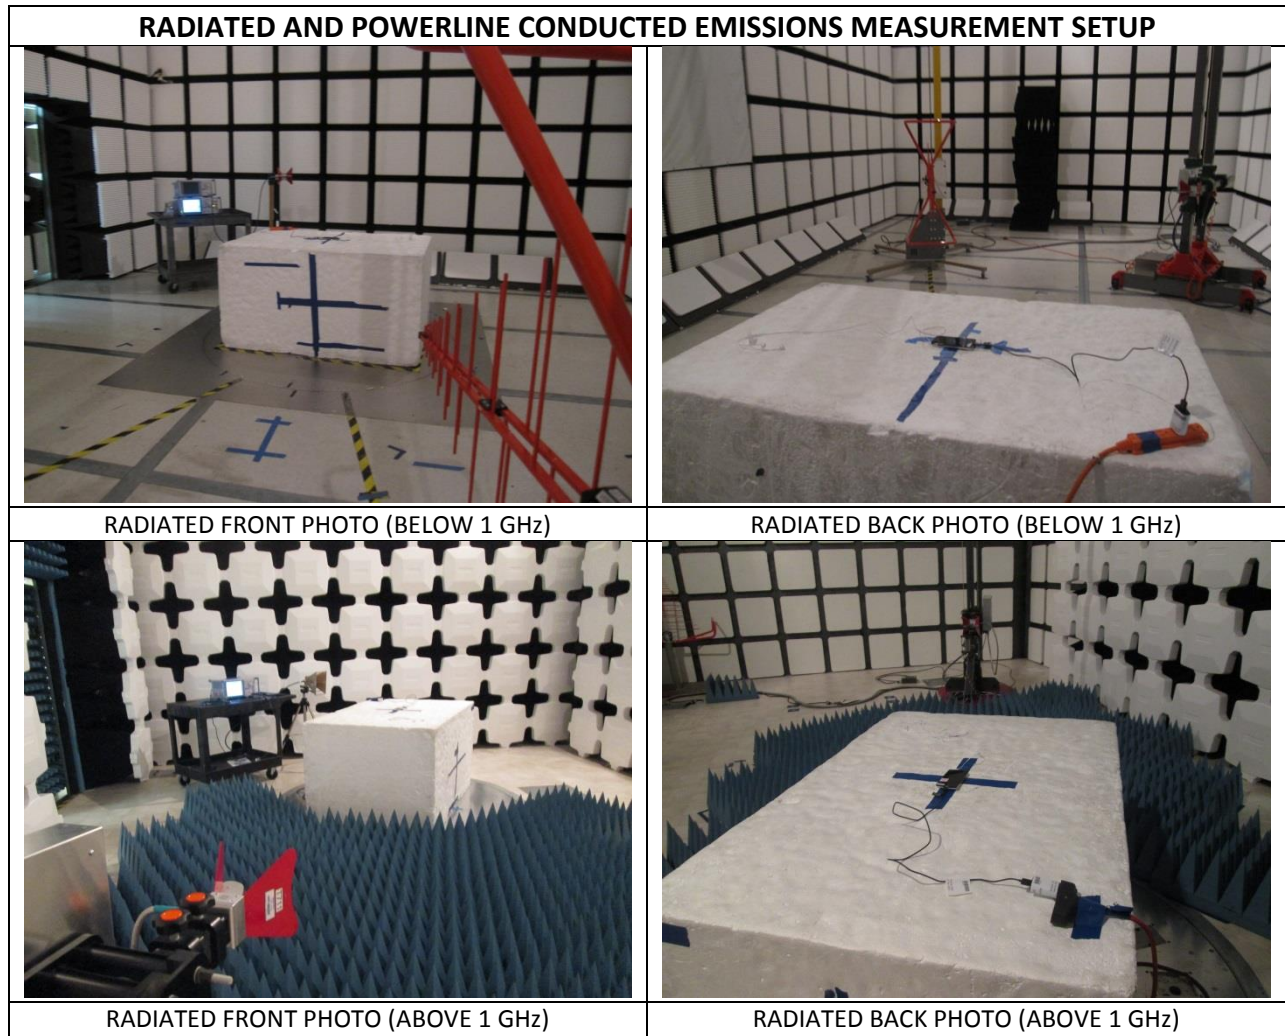

9. SETUP PHOTOS

RADIATED RF MEASUREMENT SETUP FOR PORTABLE CONFIGURATION

X-AXIS FRONT PHOTO

Y-AXIS FRONT PHOTO

Z-AXIS FRONT PHOTO

END OF REPORT