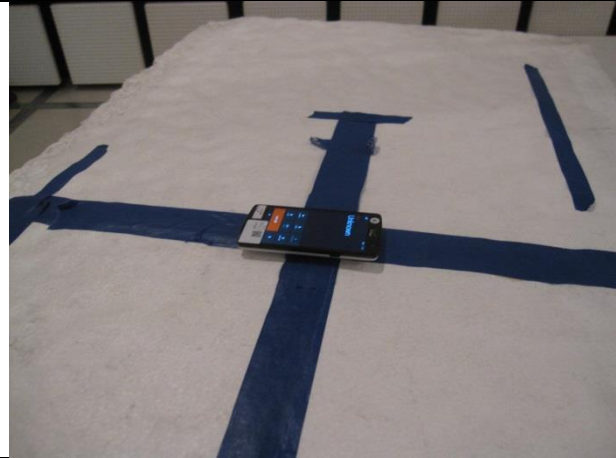

10. SETUP PHOTOS

RADIATED AND POWERLINE CONDUCTED EMISSIONS MEASUREMENT SETUP

RADIATED FRONT PHOTO (BELOW 1 GHz)

RADIATED BACK PHOTO (BELOW 1 GHz)

RADIATED FRONT PHOTO (ABOVE 1 GHz)

RADIATED BACK PHOTO (ABOVE 1 GHz)

ANTENNA PORT CONDUCTED RF MEASUREMENT SETUP

X-AXIS FRONT PHOTO

Y-AXIS FRONT PHOTO

Z-AXIS FRONT PHOTO

END OF REPORT