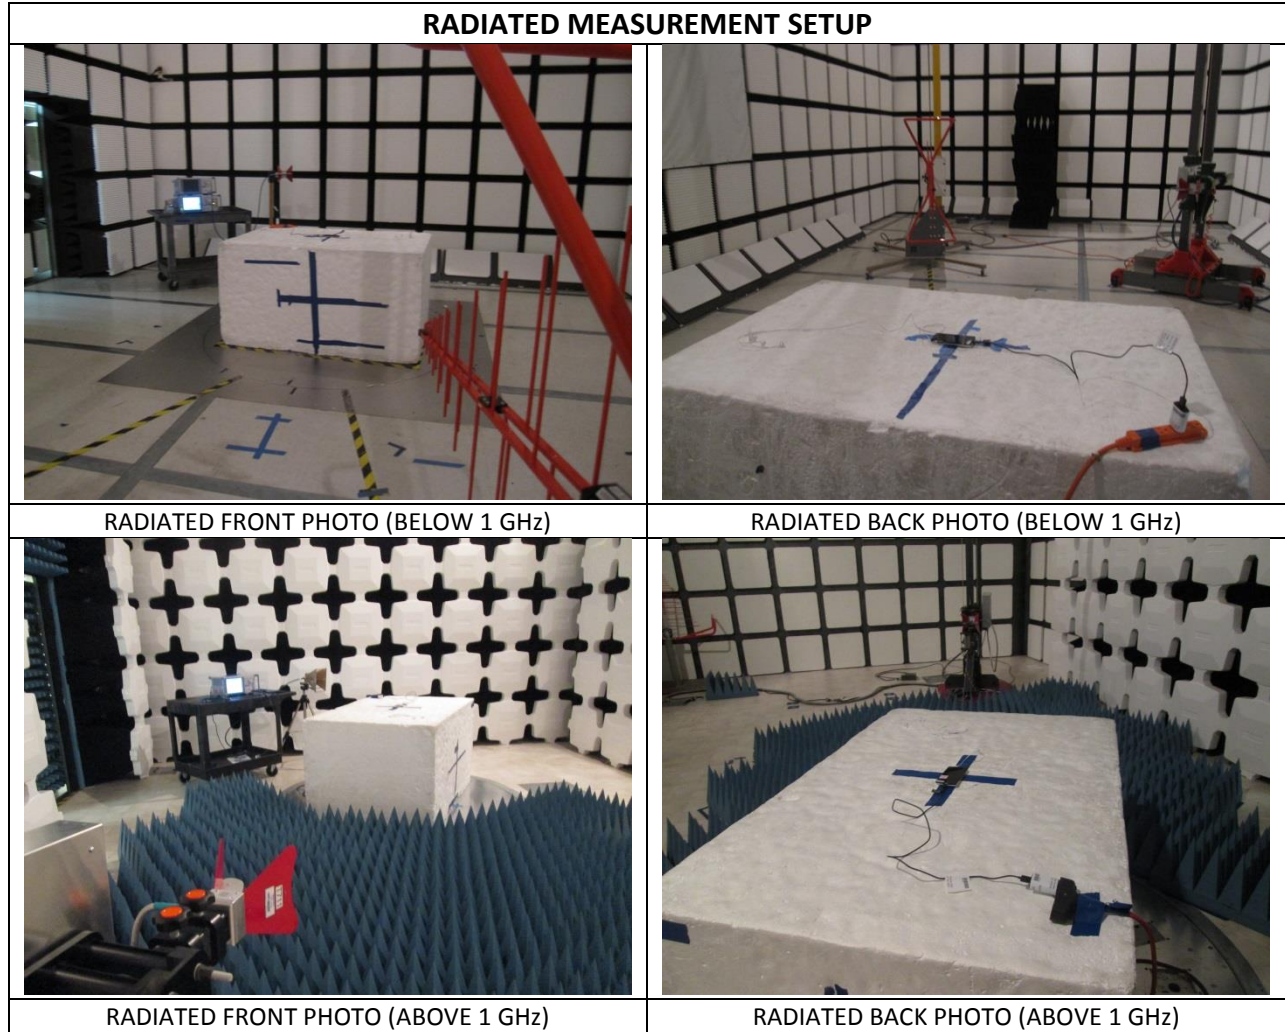

9. SETUP PHOTOS

RADIATED RF MEASUREMENT SETUP FOR PORTABLE CONFIGURATION

X-AXIS FRONT PHOTO

Y-AXIS FRONT PHOTO

Y-AXIS FRONT PHOTO

END OF REPORT