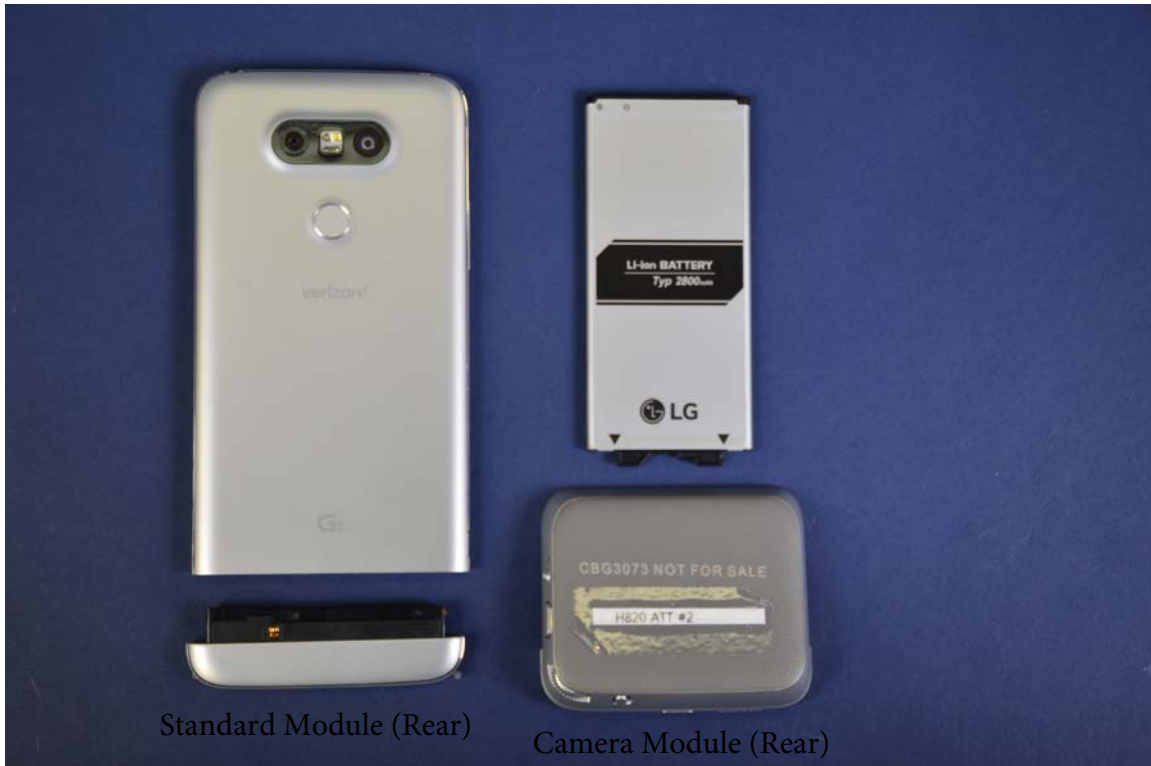

	<p>LG Electronics, Inc. FCC ID: ZNFVS987</p>	<p>Model: LG-VS987</p>
<p>External Photos</p>	<p>EUT Type: Portable Handset</p>	<p>Page 5 of 12</p>

	<p>LG Electronics, Inc. FCC ID: ZNFVS987</p>	<p>Model: LG-VS987</p>
<p>External Photos</p>	<p>EUT Type: Portable Handset</p>	<p>Page 6 of 12</p>

Camera Module Installed

	LG Electronics, Inc. FCC ID: ZNFVS987	Model: LG-VS987
External Photos	EUT Type: Portable Handset	Page 7 of 12

Camera Module Installed

Camera Module Installed

	LG Electronics, Inc. FCC ID: ZNFVS987	Model: LG-VS987
External Photos	EUT Type: Portable Handset	Page 8 of 12

Camera Module Installed

	<p>LG Electronics, Inc. FCC ID: ZNFVS987</p>	<p>Model: LG-VS987</p>
<p>External Photos</p>	<p>EUT Type: Portable Handset</p>	<p>Page 9 of 12</p>

Standard Module (Rear)

Camera Module (Rear)