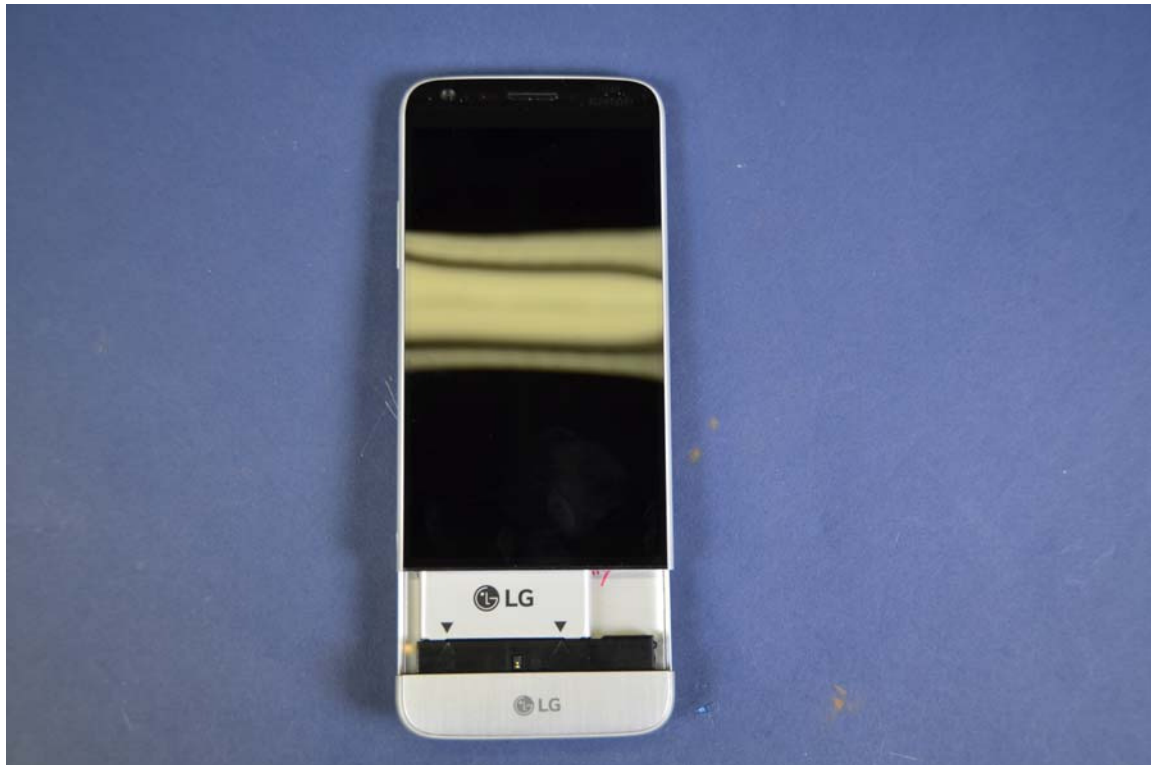

Camera Module Installed

	<p>LG Electronics, Inc. FCC ID: ZNFVS987</p>	<p>Model: LG-VS987</p>
<p>External Photos</p>	<p>EUT Type: Portable Handset</p>	<p>Page 9 of 12</p>

Standard Module (Rear)

Camera Module (Rear)

Standard Module

Camera Module

	<p>LG Electronics, Inc. FCC ID: ZNFVS987</p>	<p>Model: LG-VS987</p>
<p>External Photos</p>	<p>EUT Type: Portable Handset</p>	<p>Page 10 of 12</p>

Camera Module with Battery

Camera Module with Battery

	<p>LG Electronics, Inc. FCC ID: ZNFVS987</p>	<p>Model: LG-VS987</p>
<p>External Photos</p>	<p>EUT Type: Portable Handset</p>	<p>Page 11 of 12</p>

	<p>LG Electronics, Inc. FCC ID: ZNFVS987</p>	<p>Model: LG-VS987</p>
<p>External Photos</p>	<p>EUT Type: Portable Handset</p>	<p>Page 12 of 12</p>