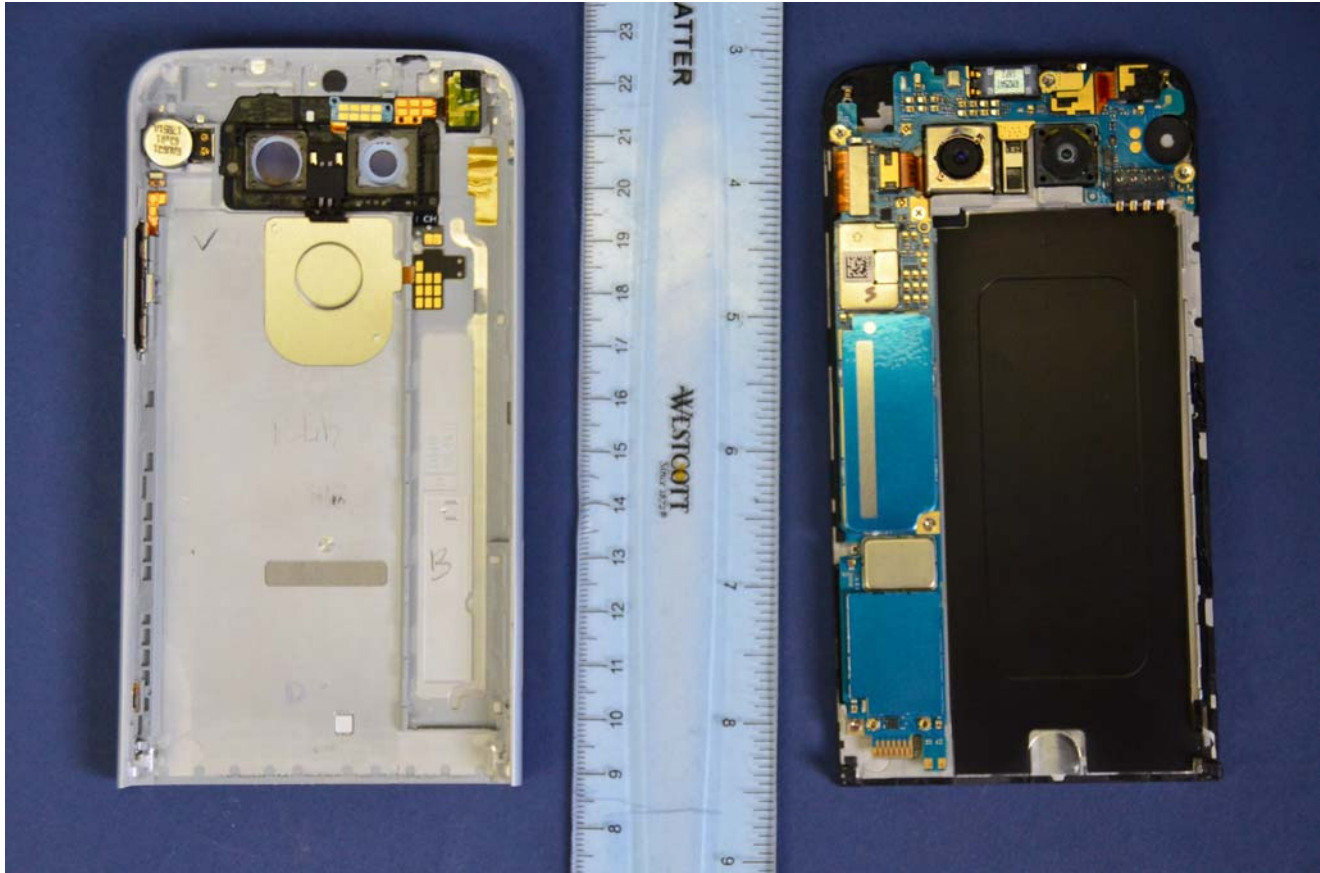

INTERNAL PHOTOGRAPHS

	<p>LG Electronics MobileComm U.S.A. FCC ID: ZNFVS987</p>	<p>Model: LG-VS987</p>
<p>Internal Photos</p>	<p>EUT Type: Portable Handset</p>	<p>Page 1 of 14</p>

	LG Electronics MobileComm U.S.A. FCC ID: ZNFVS987	Model: LG-VS987
Internal Photos	EUT Type: Portable Handset	Page 2 of 14

	<p>LG Electronics MobileComm U.S.A. FCC ID: ZNFVS987</p>	<p>Model: LG-VS987</p>
<p>Internal Photos</p>	<p>EUT Type: Portable Handset</p>	<p>Page 3 of 14</p>

	<p>LG Electronics MobileComm U.S.A. FCC ID: ZNFVS987</p>	<p>Model: LG-VS987</p>
<p>Internal Photos</p>	<p>EUT Type: Portable Handset</p>	<p>Page 4 of 14</p>

	LG Electronics MobileComm U.S.A. FCC ID: ZNFVS987	Model: LG-VS987
Internal Photos	EUT Type: Portable Handset	Page 5 of 14

	LG Electronics MobileComm U.S.A. FCC ID: ZNFVS987	Model: LG-VS987
Internal Photos	EUT Type: Portable Handset	Page 7 of 14

	LG Electronics MobileComm U.S.A. FCC ID: ZNFVS987	Model: LG-VS987
Internal Photos	EUT Type: Portable Handset	Page 8 of 14

	LG Electronics MobileComm U.S.A. FCC ID: ZNFVS987	Model: LG-VS987
Internal Photos	EUT Type: Portable Handset	Page 9 of 14