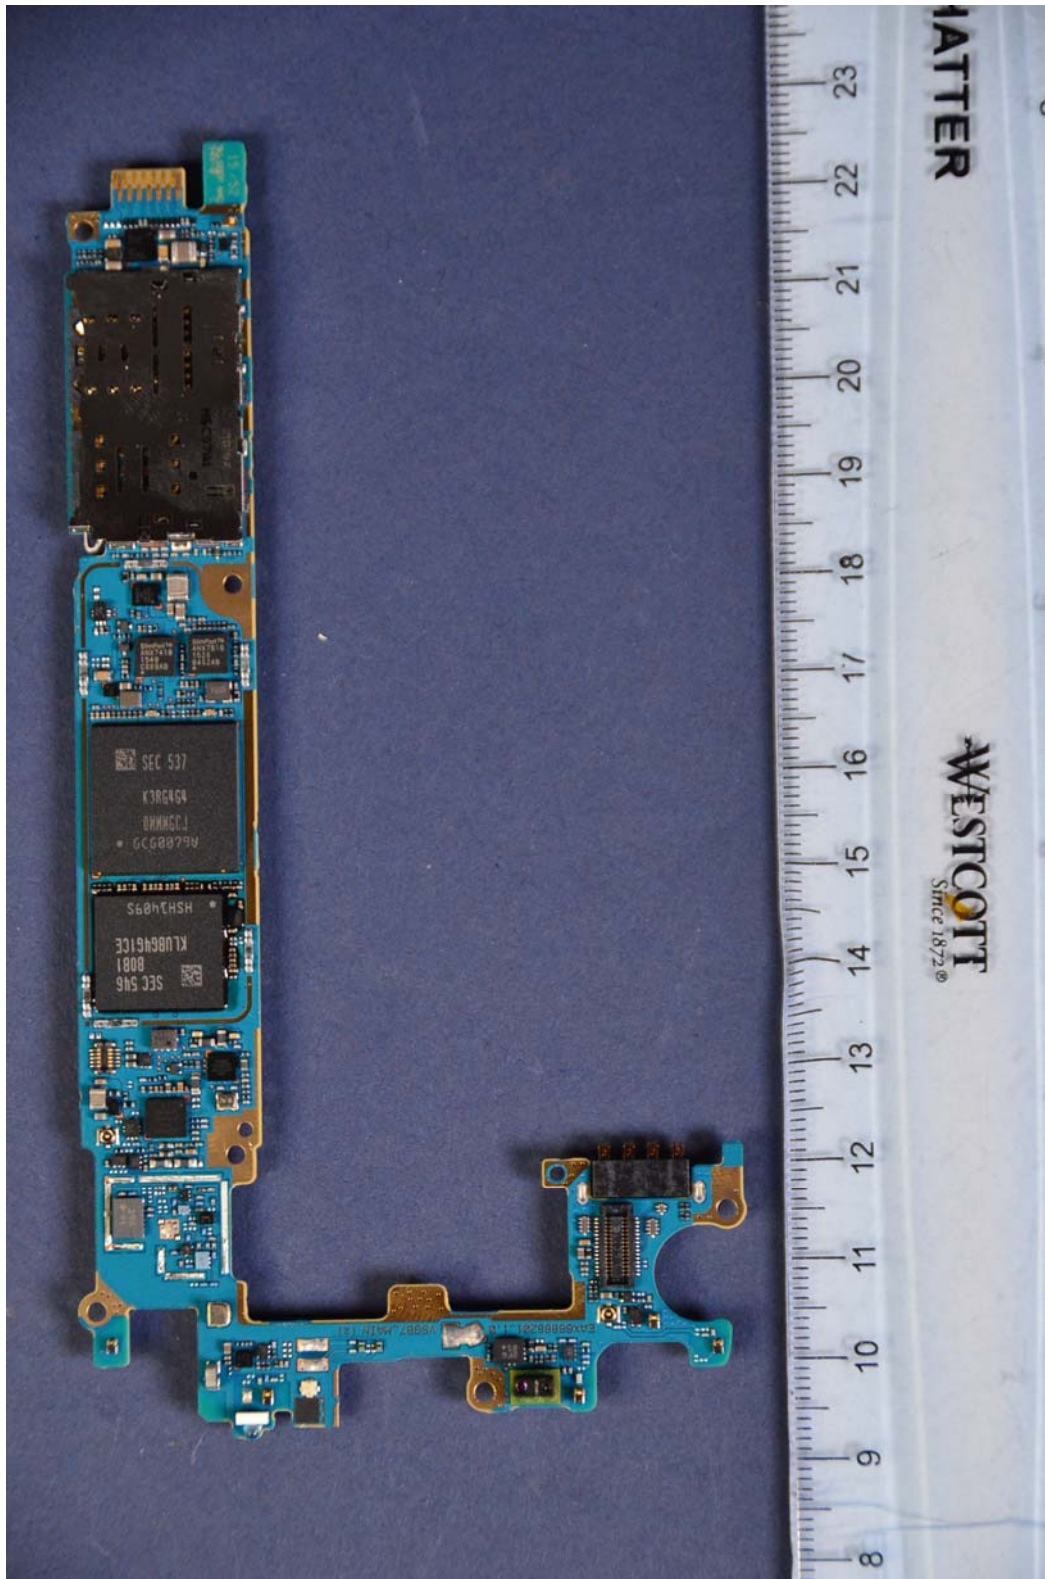

INTERNAL PHOTOGRAPHS

	<p>LG Electronics MobileComm U.S.A. FCC ID: ZNFVS987</p>	<p>Model: LG-VS987</p>
<p>Internal Photos</p>	<p>EUT Type: Portable Handset</p>	<p>Page 1 of 14</p>

	LG Electronics MobileComm U.S.A. FCC ID: ZNFVS987	Model: LG-VS987
Internal Photos	EUT Type: Portable Handset	Page 2 of 14

	<p>LG Electronics MobileComm U.S.A. FCC ID: ZNFVS987</p>	<p>Model: LG-VS987</p>
<p>Internal Photos</p>	<p>EUT Type: Portable Handset</p>	<p>Page 3 of 14</p>

	<p>LG Electronics MobileComm U.S.A. FCC ID: ZNFVS987</p>	<p>Model: LG-VS987</p>
<p>Internal Photos</p>	<p>EUT Type: Portable Handset</p>	<p>Page 4 of 14</p>

	LG Electronics MobileComm U.S.A. FCC ID: ZNFVS987	Model: LG-VS987
Internal Photos	EUT Type: Portable Handset	Page 5 of 14

	LG Electronics MobileComm U.S.A. FCC ID: ZNFVS987	Model: LG-VS987
Internal Photos	EUT Type: Portable Handset	Page 7 of 14

	LG Electronics MobileComm U.S.A. FCC ID: ZNFVS987	Model: LG-VS987
Internal Photos	EUT Type: Portable Handset	Page 8 of 14

	LG Electronics MobileComm U.S.A. FCC ID: ZNFVS987	Model: LG-VS987
Internal Photos	EUT Type: Portable Handset	Page 9 of 14