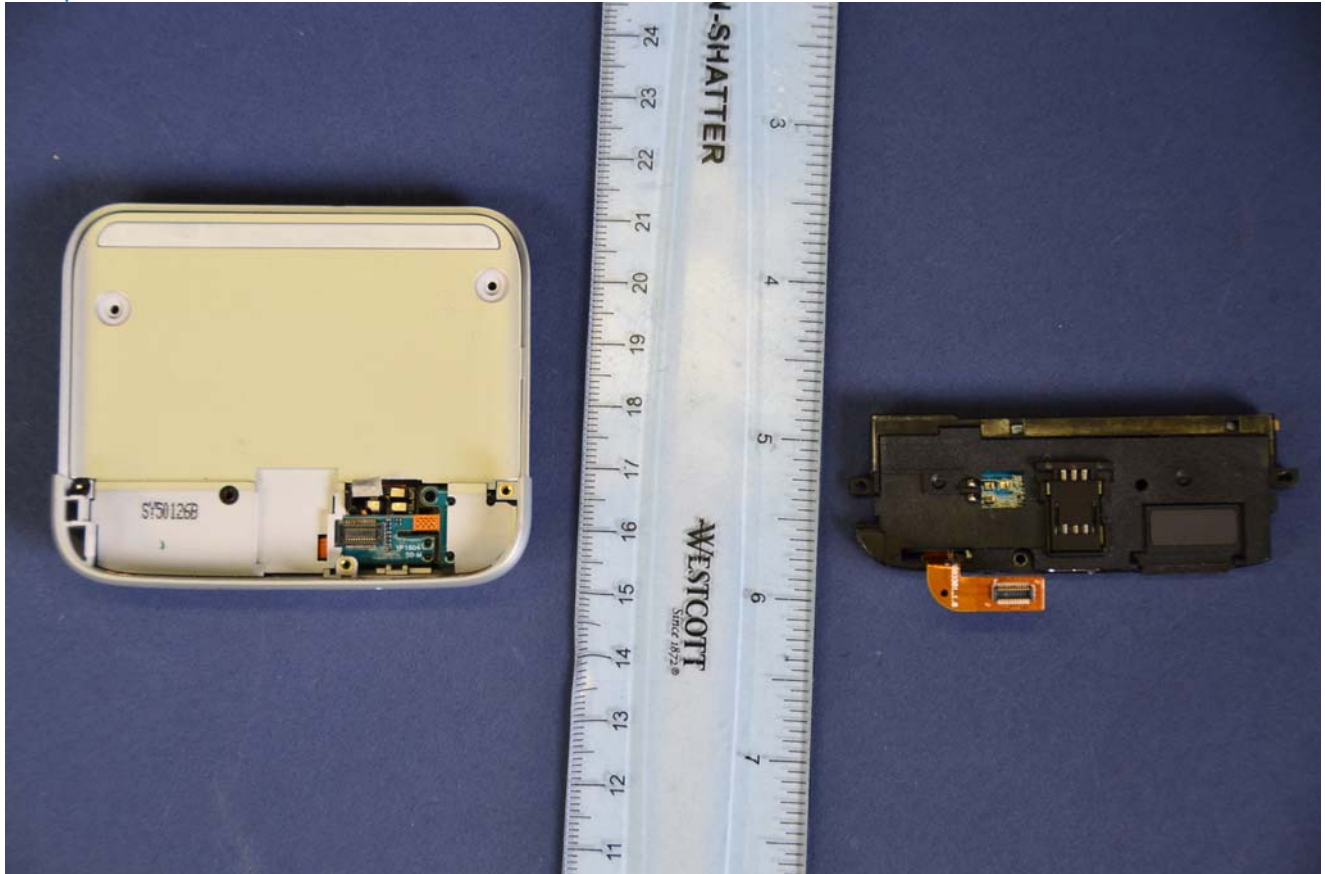

LG Electronics MobileComm U.S.A. FCC ID: ZNFVS987	Model: LG-VS987
Internal Photos	EUT Type: Portable Handset	Page 13 of 14