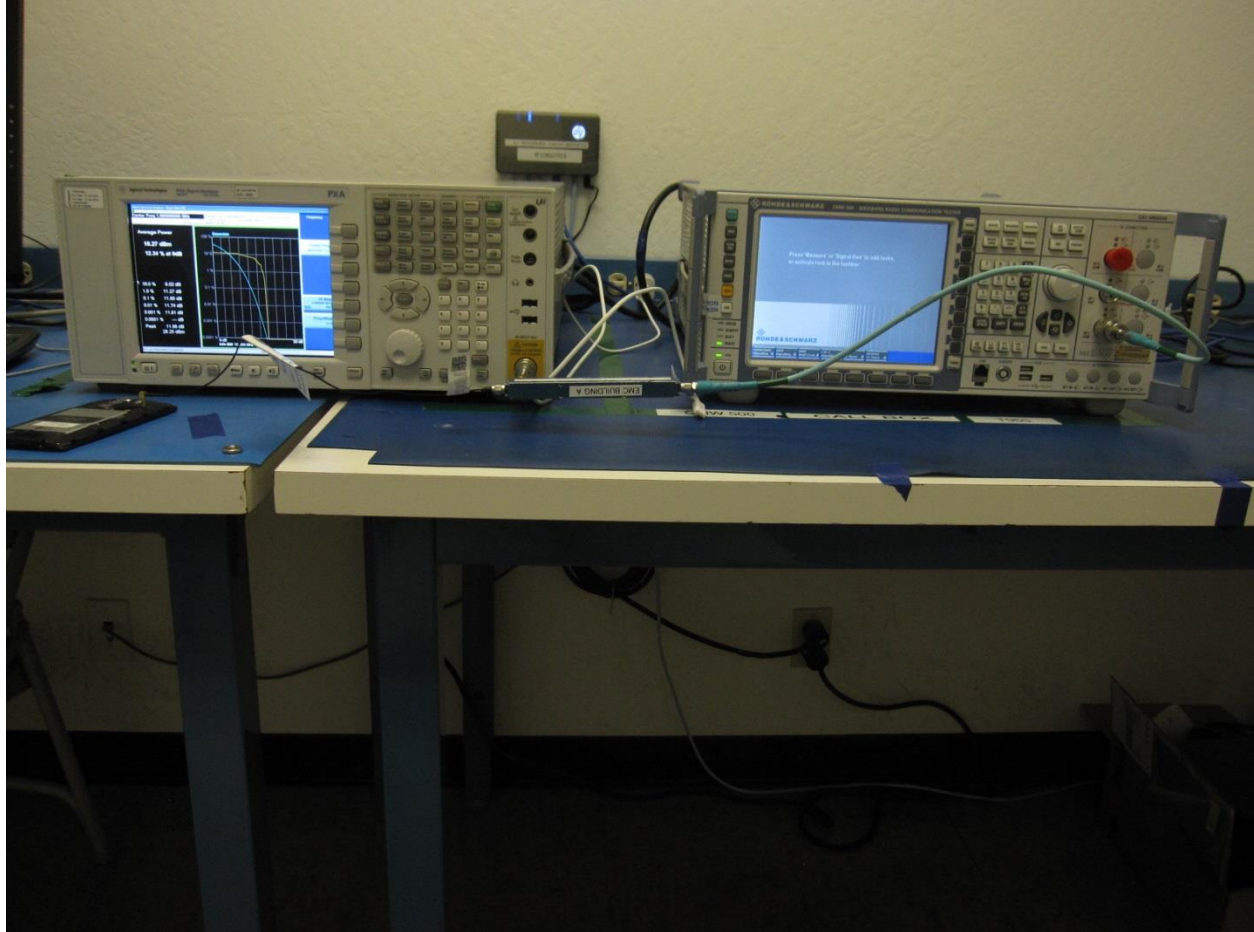

13. SETUP PHOTOS

ANTENNA PORT CONDUCTED RF MEASUREMENT SETUP

RADIATED RF MEASUREMENT SETUP FOR PORTABLE CONFIGURATION

RADIATED RF MEASUREMENT SETUP FOR PORTABLE CONFIGURATION WITH SMART COVER

ENVIRONMENTAL CHAMBER PHOTO