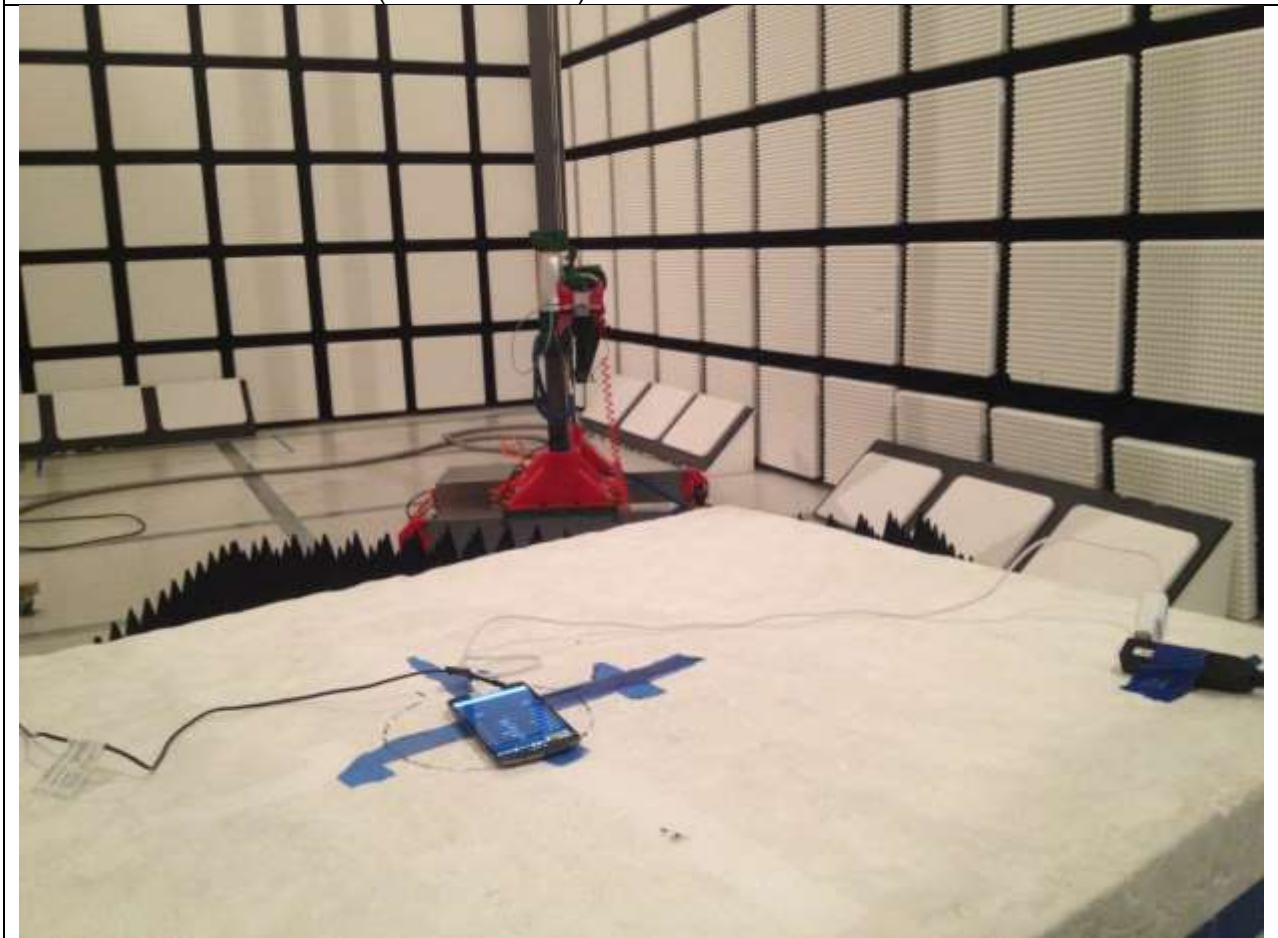

12. SETUP PHOTOS

RADIATED RF MEASUREMENT SETUP (BELOW 1 GHz)

RADIATED FRONT=PHOTO (BELOW 1 GHz)

RADIATED BACK PHOTO (BELOW 1 GHz)

RADIATED RF MEASUREMENT SETUP (ABOVE 1 GHz)

RADIATED FRONT PHOTO (ABOVE 1 GHz)

RADIATED BACK PHOTO (ABOVE 1 GHz)

RADIATED RF MEASUREMENT SETUP FOR PORTABLE CONFIGURATION

X-AXIS FRONT PHOTO

Y-AXIS FRONT PHOTO

Z-AXIS FRONT PHOTO

END REPORT