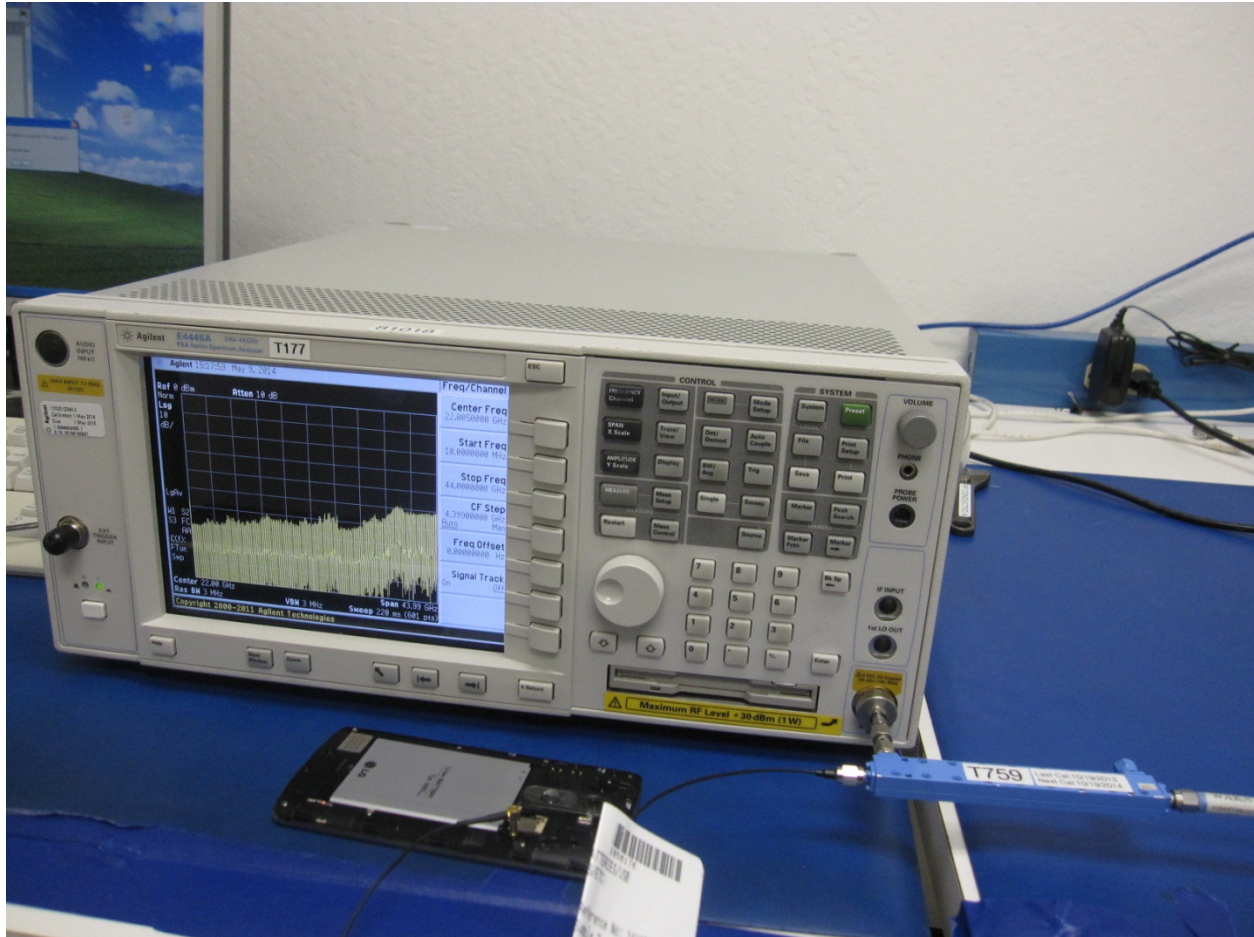

12. SETUP PHOTOS

ANTENNA PORT CONDUCTED RF MEASUREMENT SETUP

RADIATED RF MEASUREMENT SETUP FOR PORTABLE CONFIGURATION

ENVIRONMENTAL CHAMBER PHOTO

END OF REPORT