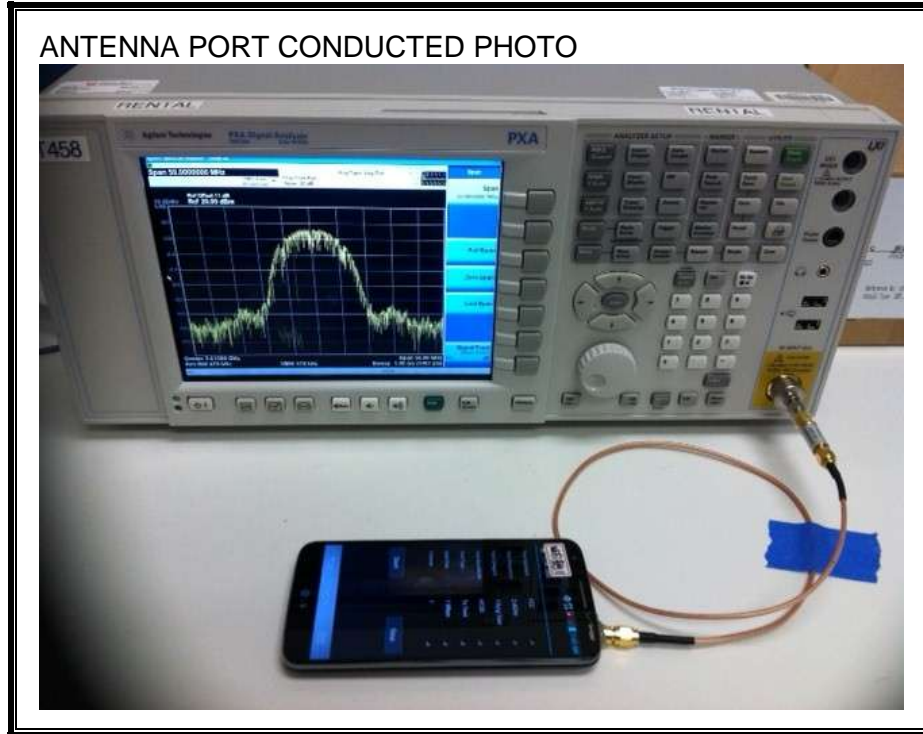

9. SETUP PHOTOS

ANTENNA PORT CONDUCTED RF MEASUREMENT SETUP

RADIATED RF MEASUREMENT SETUP (BELOW 1 GHz)

RADIATED RF MEASUREMENT SETUP (ABOVE 1 GHz)

RADIATED RF MEASUREMENT SETUP FOR PORTABLE CONFIGURATION

POWERLINE CONDUCTED EMISSIONS MEASUREMENT SETUP

END OF REPORT