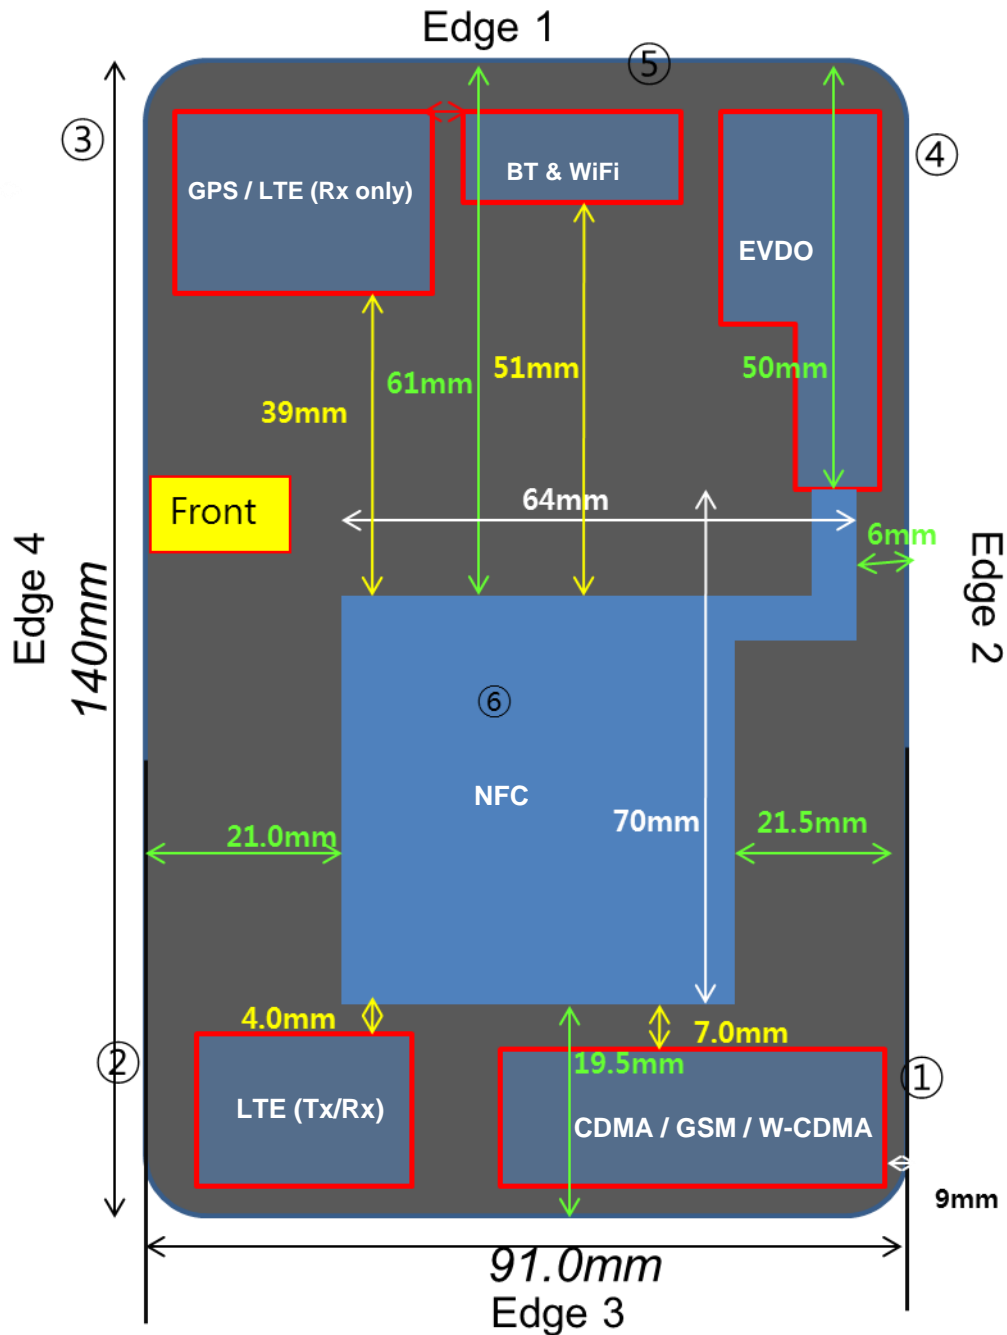

17. External Photos

Front View of the DUT

Rear View of the DUT

18. Antenna Locations & Separation Distances

VS950 Antenna Distance

VS950 Antenna Distance (including NFC Antenna)

19. Setup Photos

Left Hand Side Touch

Left Hand Side Tilt (15°)

Right Hand Side Touch

Right Hand Side Tilt (15°)

Body & Hotspot - Rear w/ 10 mm Separation

Body - Rear w/ 10 mm Separation (w/ Headset)

Body & Hotspot - Front w/ 10 mm Separation

Hotspot – Edge 1 w/ 10 mm Separation

Hotspot - Edge 2 w/ 10 mm Separation

Hotspot – Edge 3 w/ 10 mm Separation

Hotspot - Edge 4 w/ 10 mm Separation

END OF REPORT