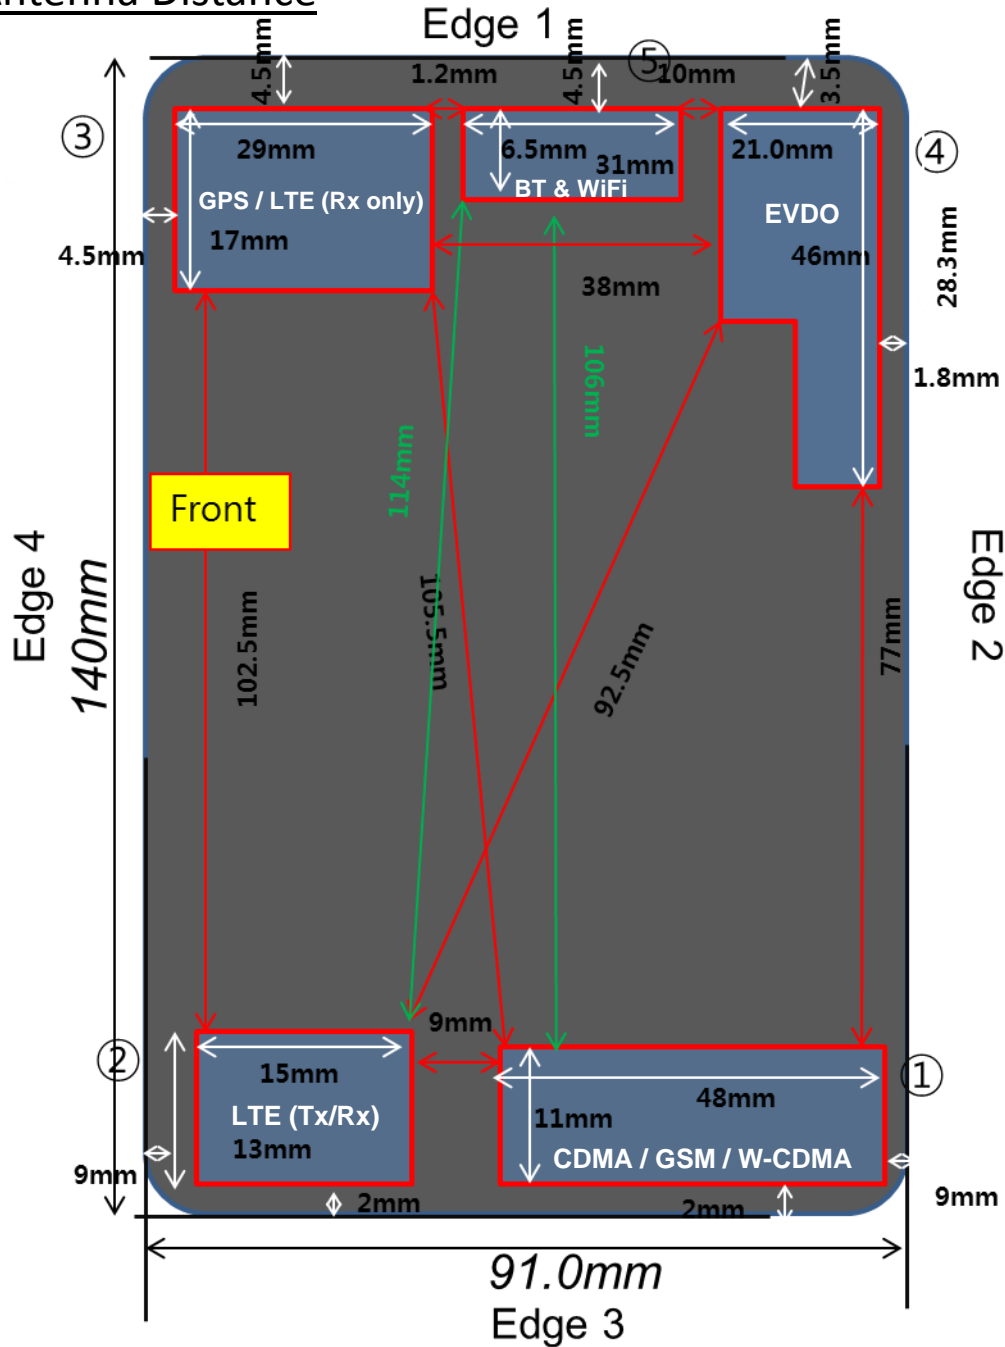

17. External Photos

Front View of the DUT

Rear View of the DUT

18. Antenna Locations & Separation Distances

VS950 Antenna Distance

VS950 Antenna Distance (including NFC Antenna)

19. Setup Photos

Left Hand Side Touch

Left Hand Side Tilt (15°)

Right Hand Side Touch

Right Hand Side Tilt (15°)

Body & Hotspot - Rear w/ 10 mm Separation

Body - Rear w/ 10 mm Separation (w/ Headset)

Body & Hotspot - Front w/ 10 mm Separation

Hotspot – Edge 1 w/ 10 mm Separation

Hotspot - Edge 2 w/ 10 mm Separation

Hotspot – Edge 3 w/ 10 mm Separation

Hotspot - Edge 4 w/ 10 mm Separation

END OF REPORT