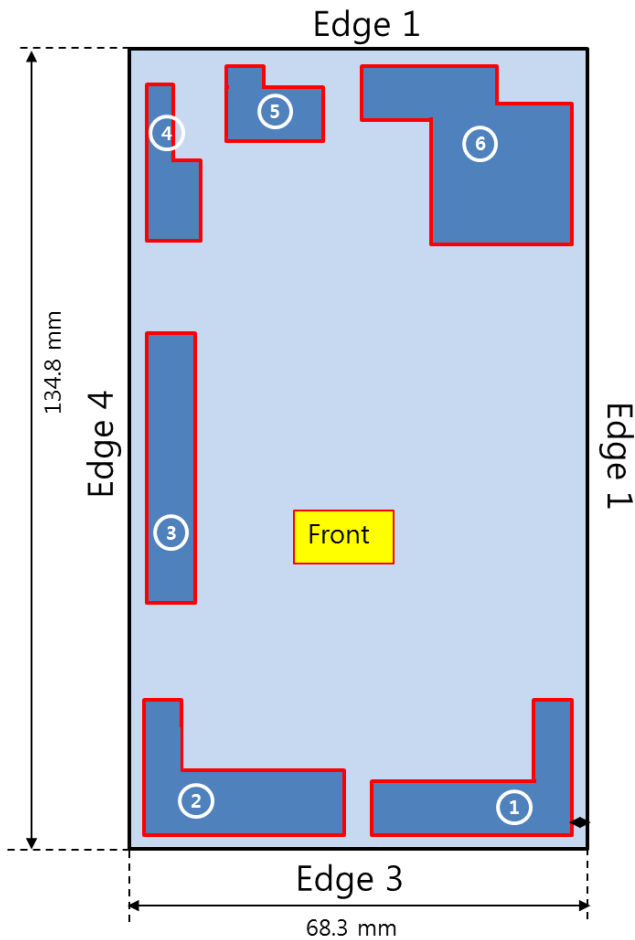

16. External Photos

Front View of the DUT

Rear View of the DUT

Rear View of the DUT with Normal Battery Cover (NFC)

Internal View of the DUT Normal Battery Cover (NFC)

Rear View of the DUT with Wireless Charging Battery Cover (with NFC)

Internal View of the Wireless Charging Battery Cover (with NFC)

17. Antenna Locations & Separation Distances

VS930 Antenna Distance

Antenna	Mode	Band
①	CDMA	1X BC0 Tx, Rx
	CDMA	1X BC1 Tx, Rx
	CDMA	EVDO BC0 2 nd Rx
	CDMA	EVDO BC0 2 nd Rx
	GSM	GSM850 Tx, Rx
	GSM	GSM900 Tx, Rx
	GSM	GSM1800 Tx, Rx
	GSM	GSM1900 Tx, Rx
	W-CDMA	B2 2 nd Rx
②	LTE	B13 Tx, Rx
	CDMA	EVDO BC1 Tx
	W-CDMA	B2 Tx
③	LTE	B13 2 nd Rx
④	CDMA	EVDO BC1 Rx
	W-CDMA	B2 Rx
⑤	Bluetooth	2.4GHz
	Wi-Fi	2.4GHz
	Wi-Fi	5GHz
⑥	CDMA	EVDO BC0 Tx, Rx
	GPS	1575.42MHz

Right Hand Side Tilt (15°) with Wireless Charging Battery Cover

Body & Hotspot - Rear with 10 mm Separation

Body & Hotspot - Rear with 10 mm Separation with Wireless Charging Battery Cover

Body - Rear with 10 mm Separation with Headset

Hotspot - Edge 4 with 10 mm Separation

END OF REPORT