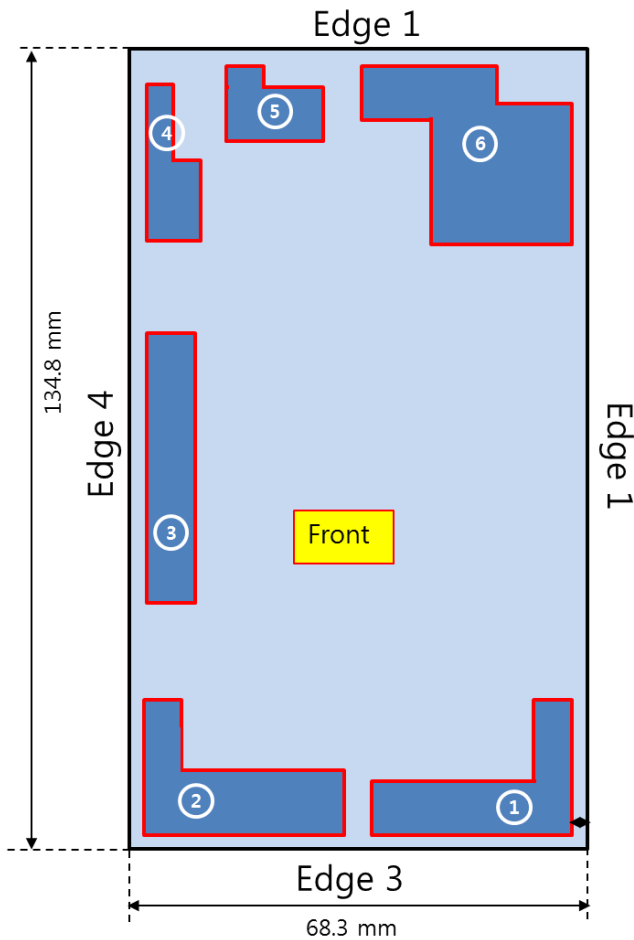

17. External Photos

Front View of the DUT

Rear View of the DUT

Rear View of the DUT with Normal Battery Cover (NFC)

Internal View of the DUT Normal Battery Cover (NFC)

Rear View of the DUT with Wireless Charging Battery Cover (with NFC)

Internal View of the Wireless Charging Battery Cover (with NFC)

18. Antenna Locations & Separation Distances

VS930 Antenna Distance

Antenna	Mode	Band
①	CDMA	1X BC0 Tx, Rx
	CDMA	1X BC1 Tx, Rx
	CDMA	EVDO BC0 2 nd Rx
	CDMA	EVDO BC0 2 nd Rx
	GSM	GSM850 Tx, Rx
	GSM	GSM900 Tx, Rx
	GSM	GSM1800 Tx, Rx
	GSM	GSM1900 Tx, Rx
	W-CDMA	B2 2 nd Rx
②	LTE	B13 Tx, Rx
	CDMA	EVDO BC1 Tx
	W-CDMA	B2 Tx
③	LTE	B13 2 nd Rx
④	CDMA	EVDO BC1 Rx
	W-CDMA	B2 Rx
⑤	Bluetooth	2.4GHz
	Wi-Fi	2.4GHz
	Wi-Fi	5GHz
⑥	CDMA	EVDO BC0 Tx, Rx
	GPS	1575.42MHz

Body & Hotspot - Front with 10 mm Separation

Hotspot – Edge 1 with 10 mm Separation

Hotspot – Edge 1 with 10 mm Separation (with Wireless Charge)

Hotspot - Edge 2 with 10 mm Separation

Hotspot – Edge 3 with 10 mm Separation

Hotspot - Edge 4 with 10 mm Separation

END OF REPORT