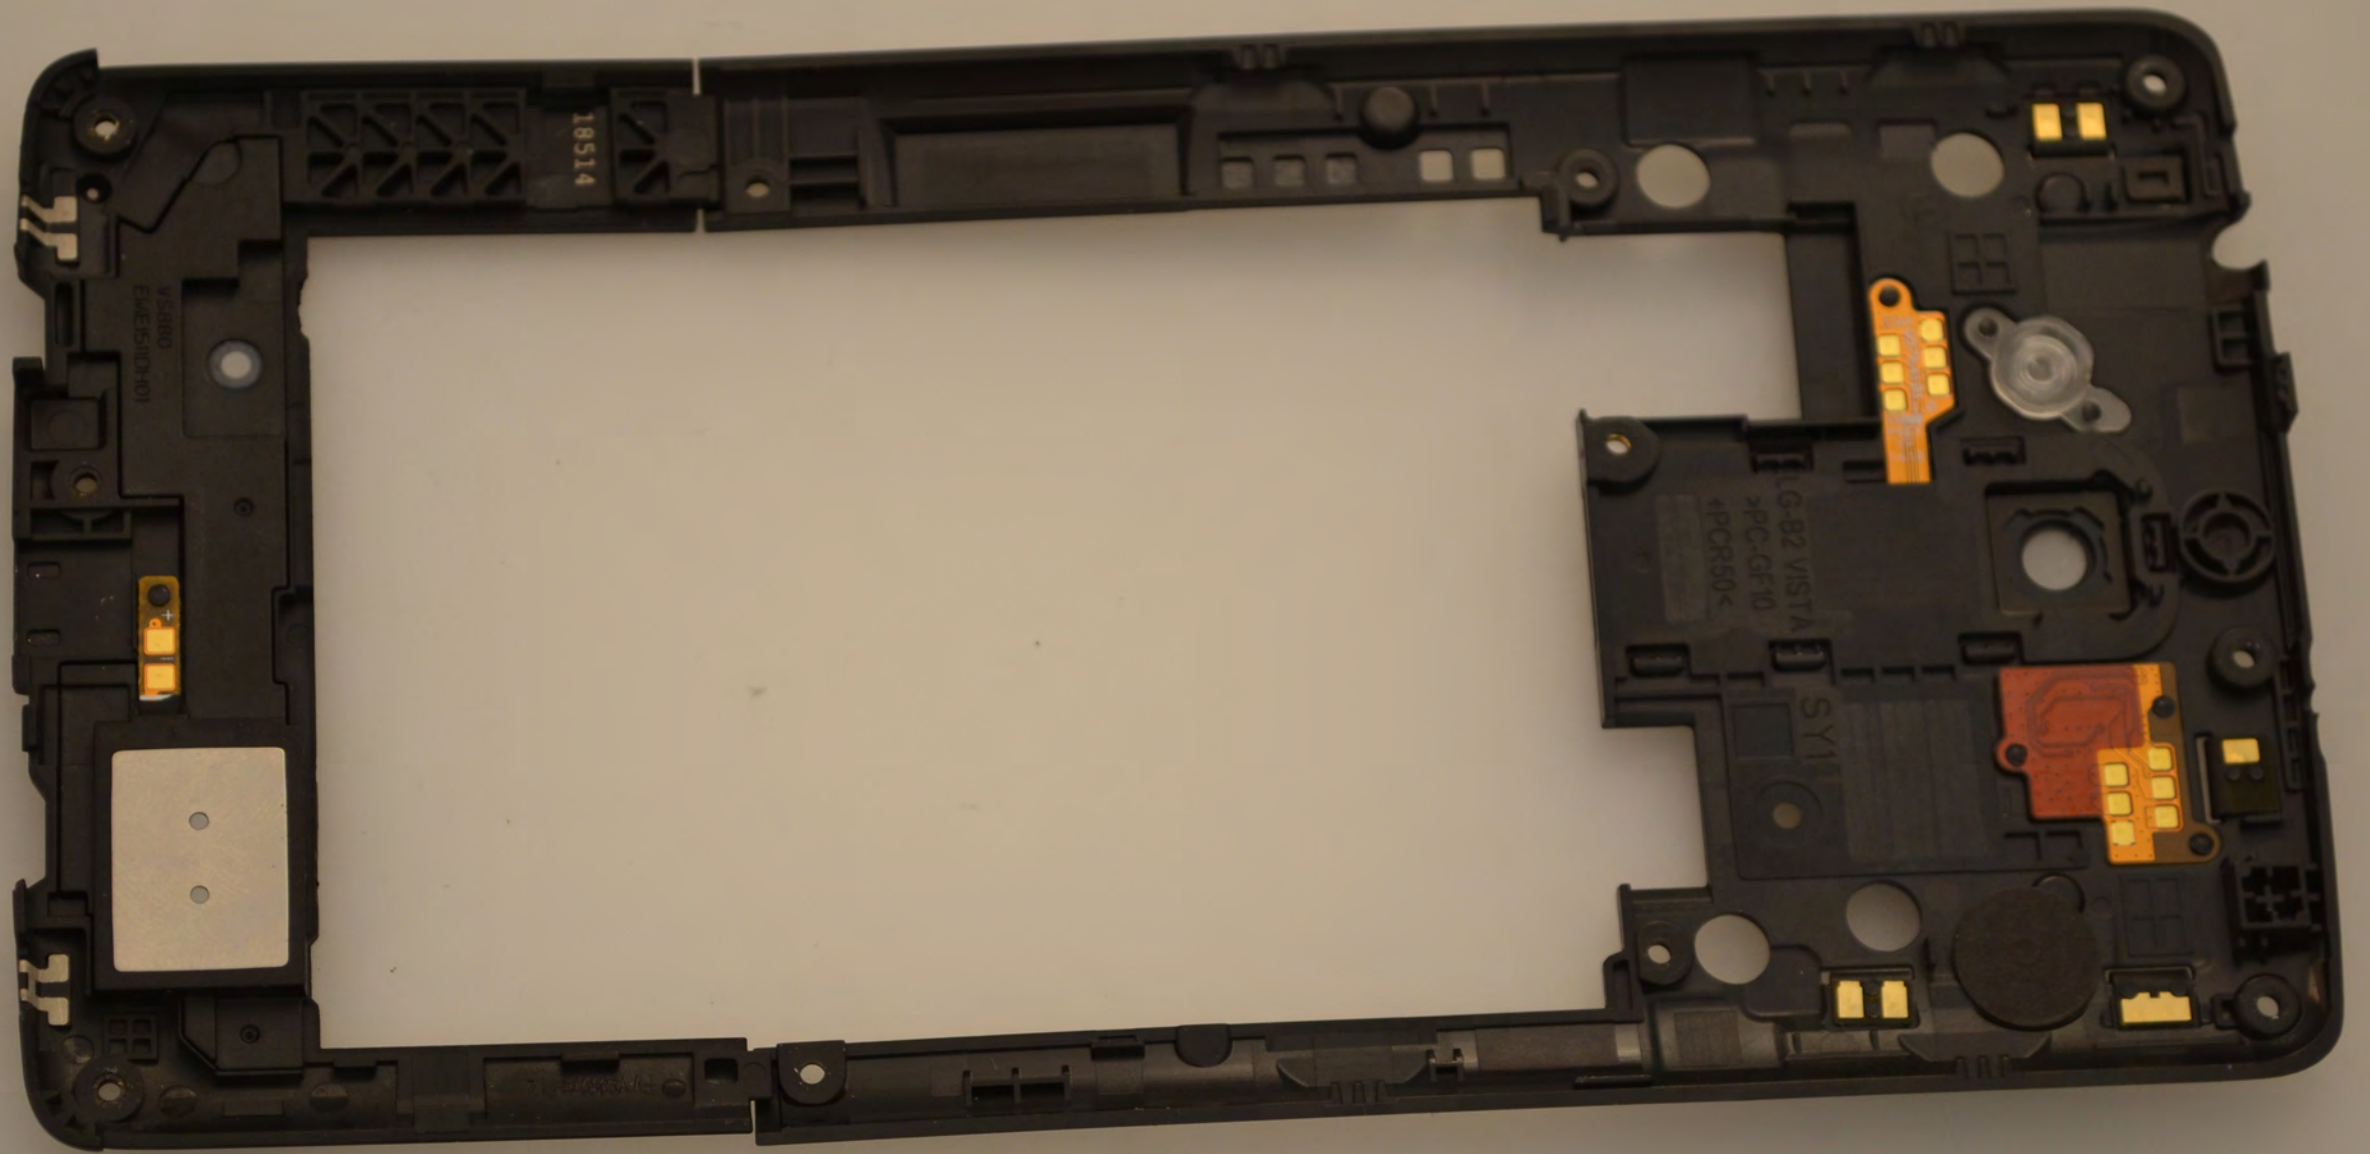

14U17461

18514

VS880
FAE1510-01

G-82 VISTA
MPC, GF10
4PCRS50<

SY11

0.5mm

10 20 30 40 50 60 70 80 90 100 110 120 130 140 150

mm

10 20 30 40 50 60 70 80 90 100 110 120 130 140

20
30
40
50
60
70
80
90
100
110
120
130
140

0.5mm
10 20 30 40 50 60 70 80 90 100 110 120 130 140 150
mm

EAX65763401.1.0
VS880_FLOWER
YP1416-10

0.5 mm

mm

10 20 30 40 50 60 70 80 90 100 110 120 130 140 150

20 30 40 50 60 70 80 90 100 110 120 130 140 1

Handwritten red markings on the vertical ruler, appearing to be the number '80' with a small 'b' or similar character next to it.

Handwritten red markings on the horizontal ruler, appearing to be the number '80' with a small 'b' or similar character next to it.

20
30
40
50
60
70
80
90
100
110
120
130
140

0.5 mm
10 20 30 40 50 60 70 80 90 100 110 120 130 140 150
mm

UMT 7MV-2 94V-8 9A
14 16
09-01 S1

EAXG8802701-1.0
VS880_MAIN (1)

70
80
90

100
110
120
130
140

0.5 mm

10 20 30 40 50 60 70 80 90 100 110 120 130 140 150