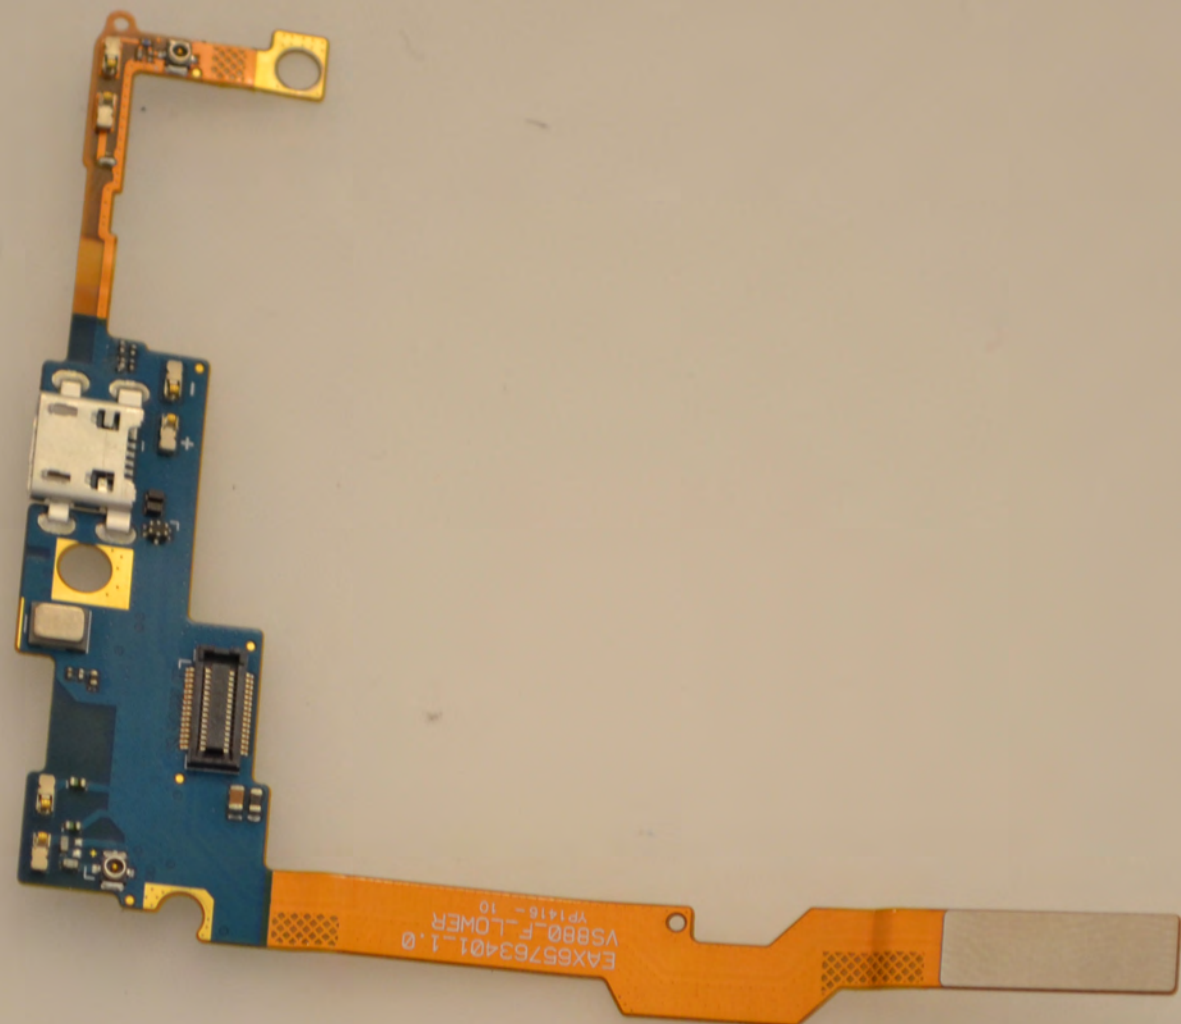

14U17461

18514

VS880
FAE1510-01

G-82 VISTA
MPC, GF10
4PCRS50<

SY11

0.5mm

10 20 30 40 50 60 70 80 90 100 110 120 130 140 150

mm

10 20 30 40 50 60 70 80 90 100 110 120 130 140

20
30
40
50
60
70
80
90
100
110
120
130
140

0.5mm
10 20 30 40 50 60 70 80 90 100 110 120 130 140 150
mm

EAX65763401.1.0
VS880_FLOWER
YP1416-10

0.5 mm

mm

10 20 30 40 50 60 70 80 90 100 110 120 130 140 150

20 30 40 50 60 70 80 90 100 110 120 130 140 1

Handwritten red markings on the vertical ruler, appearing to be the number '80' with a small 'b' or similar character next to it.

Handwritten red markings on the horizontal ruler, appearing to be the number '80' with a small 'b' or similar character next to it.

20
30
40
50
60
70
80
90
100
110
120
130
140

0.5 mm
10 20 30 40 50 60 70 80 90 100 110 120 130 140 150
mm

UMT 7MV-2 94V-8 9A
14 16
09-01 S1

EAXG8802701-1.0
VS880_MAIN (1)

70
80
90

100
110
120
130
140

0.5 mm

10 20 30 40 50 60 70 80 90 100 110 120 130 140 150