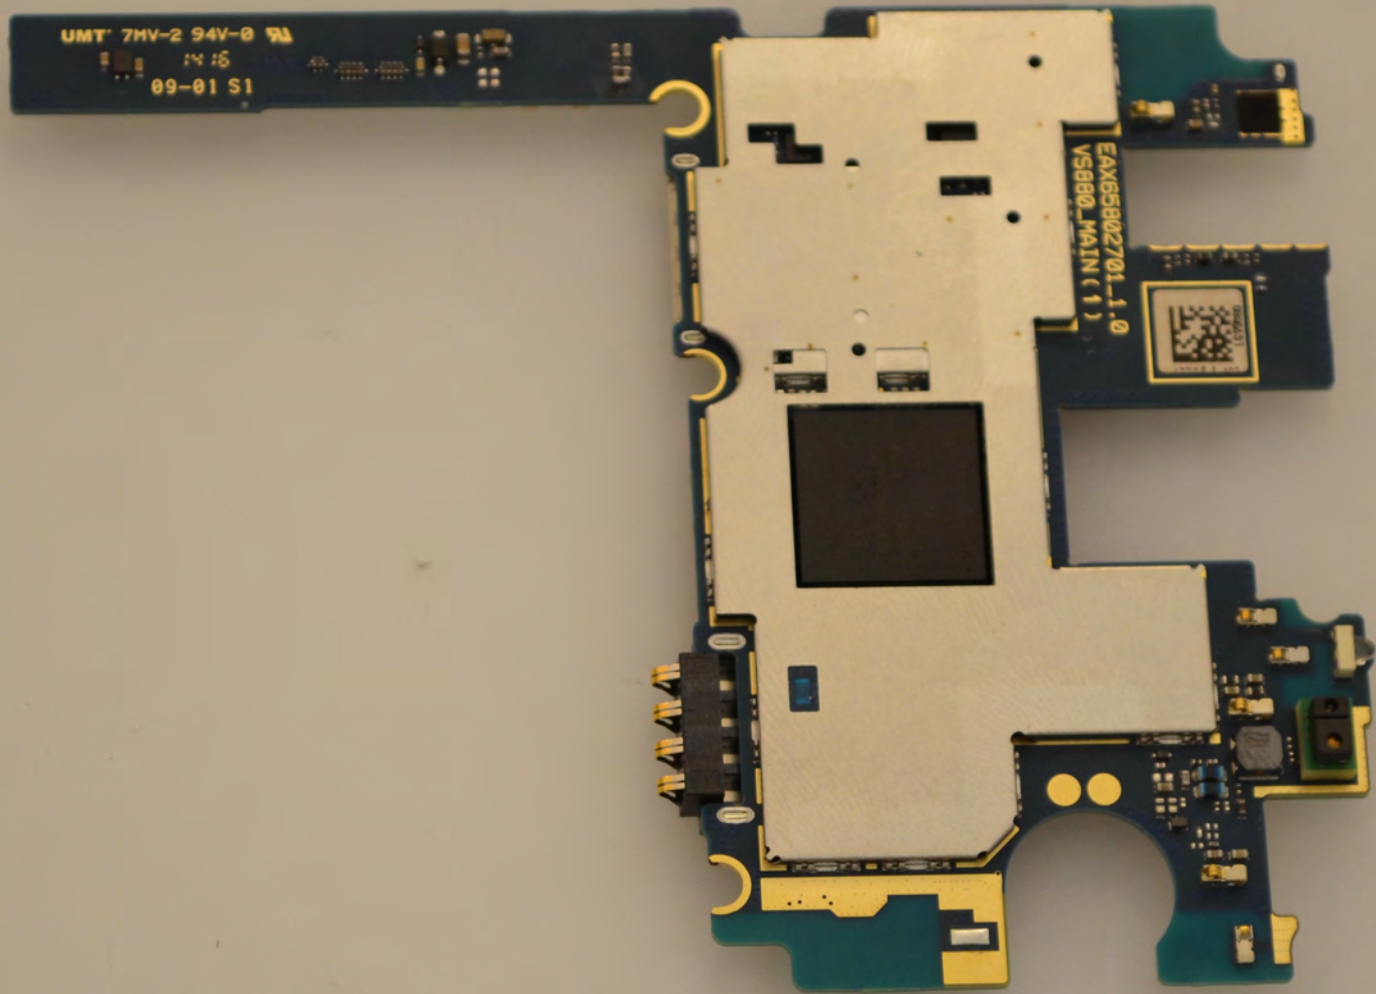

20 30 40 50 60 70 80 90 100 110 120 130 140 1

Handwritten red markings on the vertical ruler, appearing to be the number '80' with a small 'b' or similar character next to it.

Handwritten red markings on the horizontal ruler, appearing to be the number '80' with a small 'b' or similar character next to it.

20
30
40
50
60
70
80
90
100
110
120
130
140

0.5 mm
10 20 30 40 50 60 70 80 90 100 110 120 130 140 150
mm

UMT 7MV-2 94V-8 9A
14 16
09-01 S1

EAXG8802701-1.0
VS880_MAIN (1)

70
80
90

100
110
120
130
140

0.5 mm

10 20 30 40 50 60 70 80 90 100 110 120 130 140 150