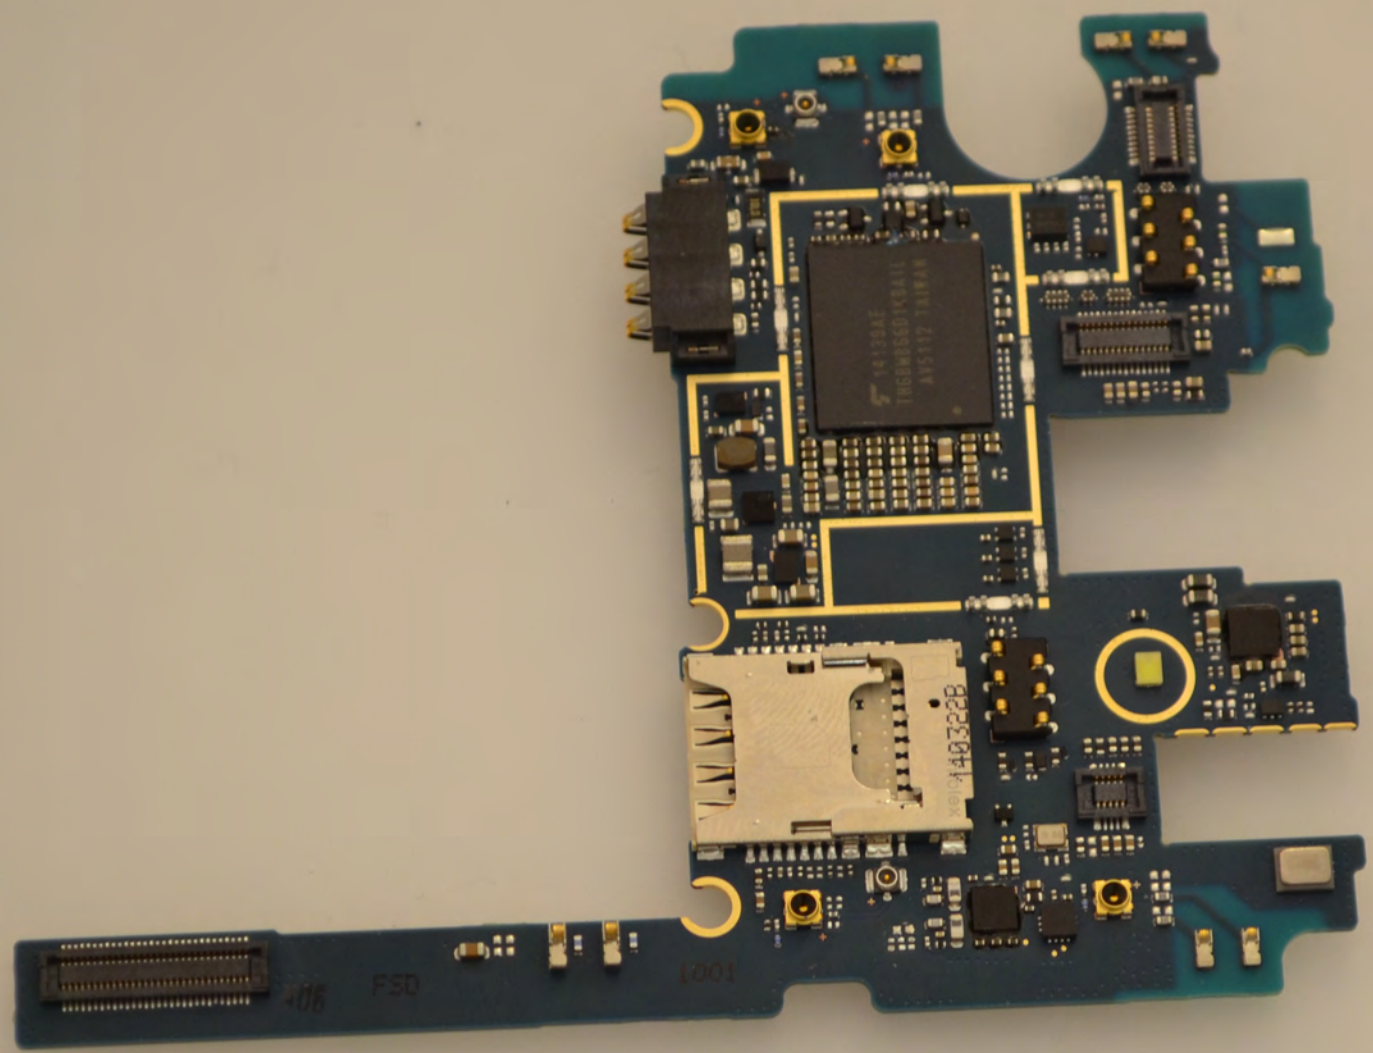

20 30 40 50 60 70 80 90 100 110 120 130 140 1

Handwritten red markings on the vertical ruler, appearing to be the number '80' with a small 'b' or similar character next to it.

Handwritten red markings on the horizontal ruler, appearing to be the number '80' with a small 'b' or similar character next to it.

20
30
40
50
60
70
80
90
100
110
120
130
140

0.5 mm
10 20 30 40 50 60 70 80 90 100 110 120 130 140 150
mm

UMT 7MV-2 94V-8 9A
14 16
09-01 S1

EAXG8802701-1.0
VS880_MAIN (1)

70
80
90

100
110
120
130
140

0.5 mm

10 20 30 40 50 60 70 80 90 100 110 120 130 140 150