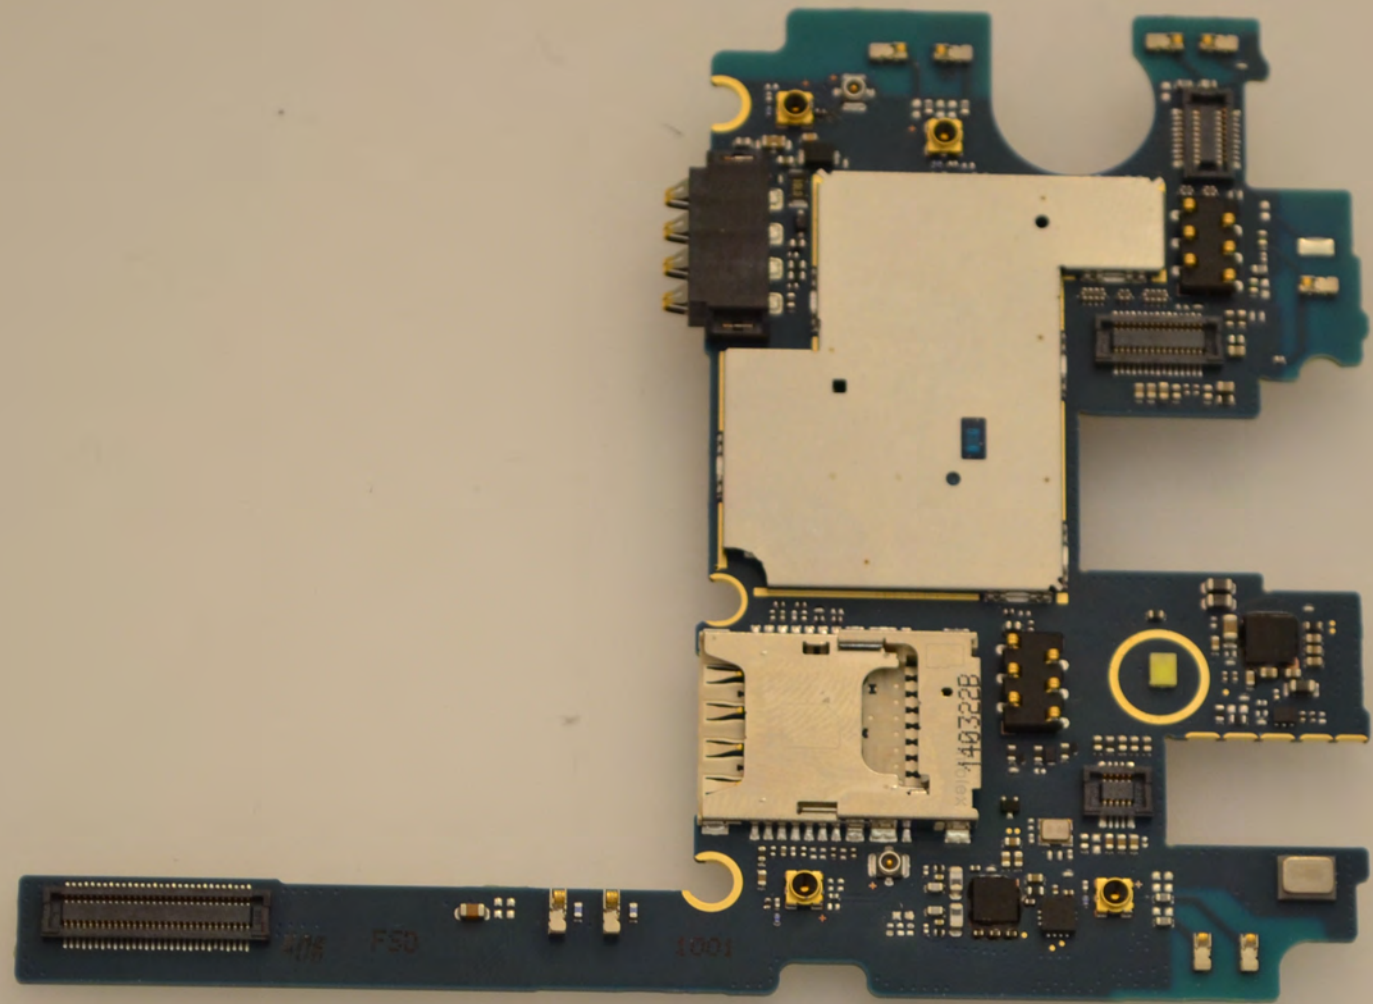

14U17461

18514

VS880
FAE1510-01

G-82 VISTA
MPC, GF10
4PCRS50<

SY11

0.5mm

10 20 30 40 50 60 70 80 90 100 110 120 130 140 150

mm

10 20 30 40 50 60 70 80 90 100 110 120 130 140

20
30
40
50
60
70
80
90
100
110
120
130
140

0.5mm
10 20 30 40 50 60 70 80 90 100 110 120 130 140 150
mm

EAX65763401.1.0
VS880_FLOWER
YP1416-10

0.5 mm

mm

10 20 30 40 50 60 70 80 90 100 110 120 130 140 150

20 30 40 50 60 70 80 90 100 110 120 130 140 1

Handwritten red markings on the vertical ruler, appearing to be the number '80' with a small 'b' or similar character next to it.

Handwritten red markings on the horizontal ruler, appearing to be the number '80' with a small 'b' or similar character next to it.

20
30
40
50
60
70
80
90
100
110
120
130
140

0.5 mm
10 20 30 40 50 60 70 80 90 100 110 120 130 140 150
mm

UMT 7MV-2 94V-8 9A
14 16
09-01 S1

EAXG8802701-1.0
VS880_MAIN (1)

70
80
90

100
110
120
130
140

0.5 mm

10 20 30 40 50 60 70 80 90 100 110 120 130 140 150