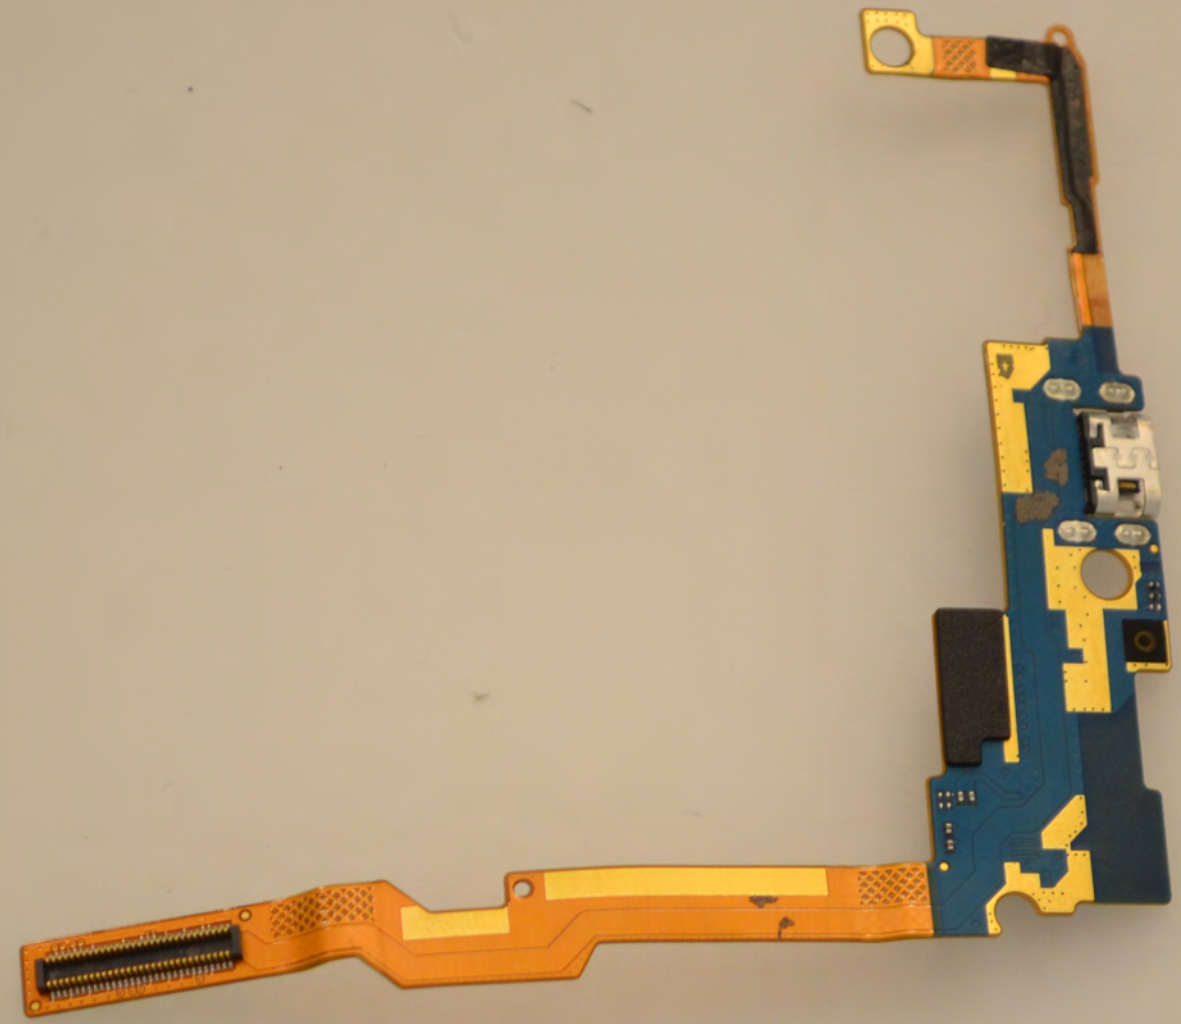

14U17461

18514

VS880
FAE1510-01

G-82 VISTA
MPC, GF10
4PCRS50<

SY11

0.5mm

10 20 30 40 50 60 70 80 90 100 110 120 130 140 150

mm

10 20 30 40 50 60 70 80 90 100 110 120 130 140

20
30
40
50
60
70
80
90
100
110
120
130
140

0.5mm
10 20 30 40 50 60 70 80 90 100 110 120 130 140 150
mm

EAX65763401.1.0
VS880_FLOWER
YP1416-10

0.5 mm

mm

10 20 30 40 50 60 70 80 90 100 110 120 130 140 150

20 30 40 50 60 70 80 90 100 110 120 130 140 1

Handwritten red markings on the vertical ruler, appearing to be the number '80' with a small 'b' or similar character next to it.

Handwritten red markings on the horizontal ruler, appearing to be the number '80' with a small 'b' or similar character next to it.

20
30
40
50
60
70
80
90
100
110
120
130
140

0.5 mm
10 20 30 40 50 60 70 80 90 100 110 120 130 140 150
mm

UMT 7MV-2 94V-8 9A
14 16
09-01 S1

EAXG8802701-1.0
VS880_MAIN (1)

70
80
90

100
110
120
130
140

0.5 mm

10 20 30 40 50 60 70 80 90 100 110 120 130 140 150