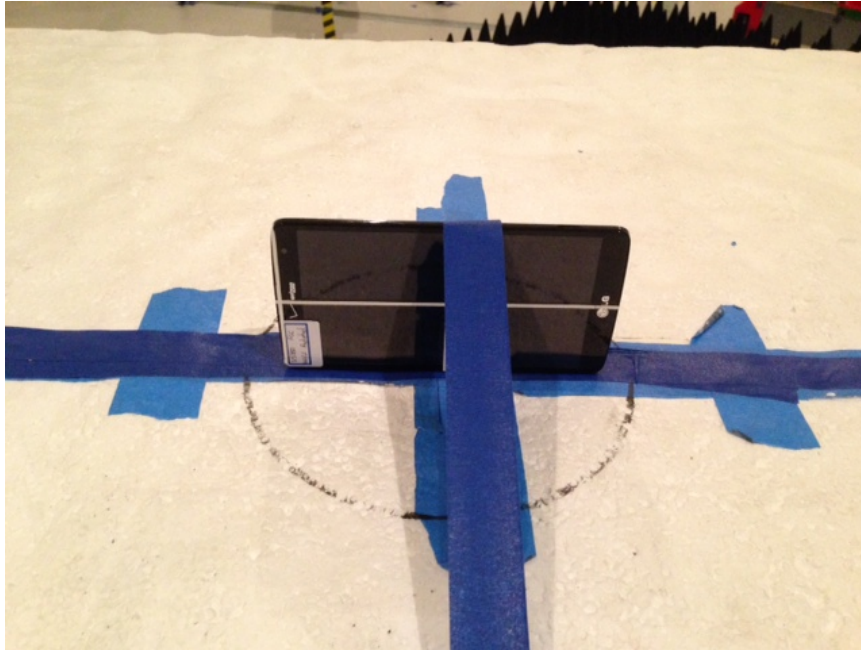

11. SETUP PHOTOS

ANTENNA PORT CONDUCTED RF MEASUREMENT SETUP

RADIATED RF MEASUREMENT SETUP (BELOW 1 GHz)

RADIATED RF MEASUREMENT SETUP (ABOVE 1 GHz)

RADIATED RF MEASUREMENT SETUP FOR PORTABLE CONFIGURATION

Y-AXIS FRONT PHOTO

Z-AXIS FRONT PHOTO

POWERLINE CONDUCTED EMISSIONS MEASUREMENT SETUP

END OF REPORT