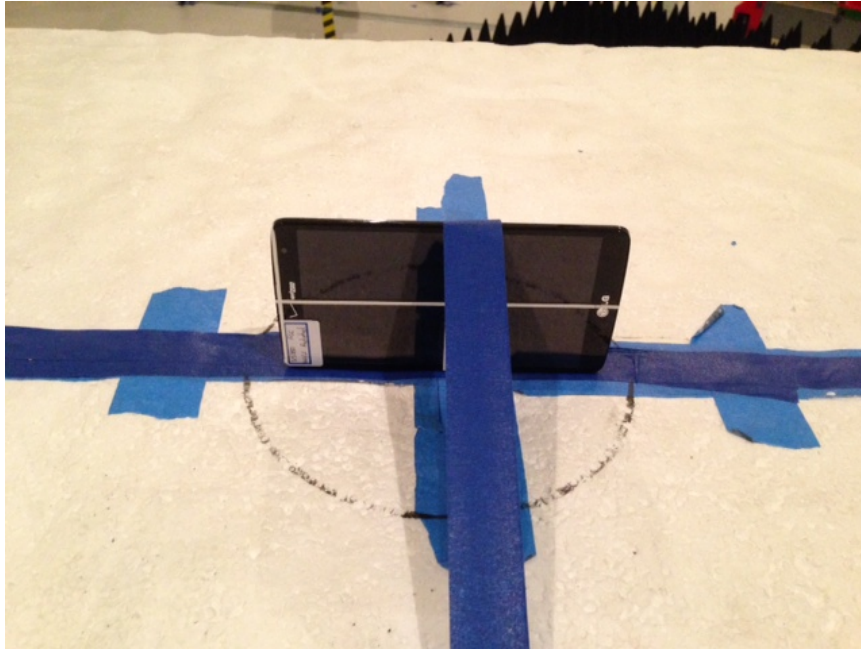

15. SETUP PHOTOS

ANTENNA PORT CONDUCTED RF MEASUREMENT SETUP

RADIATED RF MEASUREMENT SETUP (BELOW 1 GHz)

RADIATED RF MEASUREMENT SETUP (ABOVE 1 GHz)

RADIATED RF MEASUREMENT SETUP FOR PORTABLE CONFIGURATION

Y-AXIS FRONT PHOTO

Z-AXIS FRONT PHOTO

POWERLINE CONDUCTED EMISSIONS MEASUREMENT SETUP

DYNAMIC FREQUENCY SELECTION MEASUREMENT SETUP

END REPORT