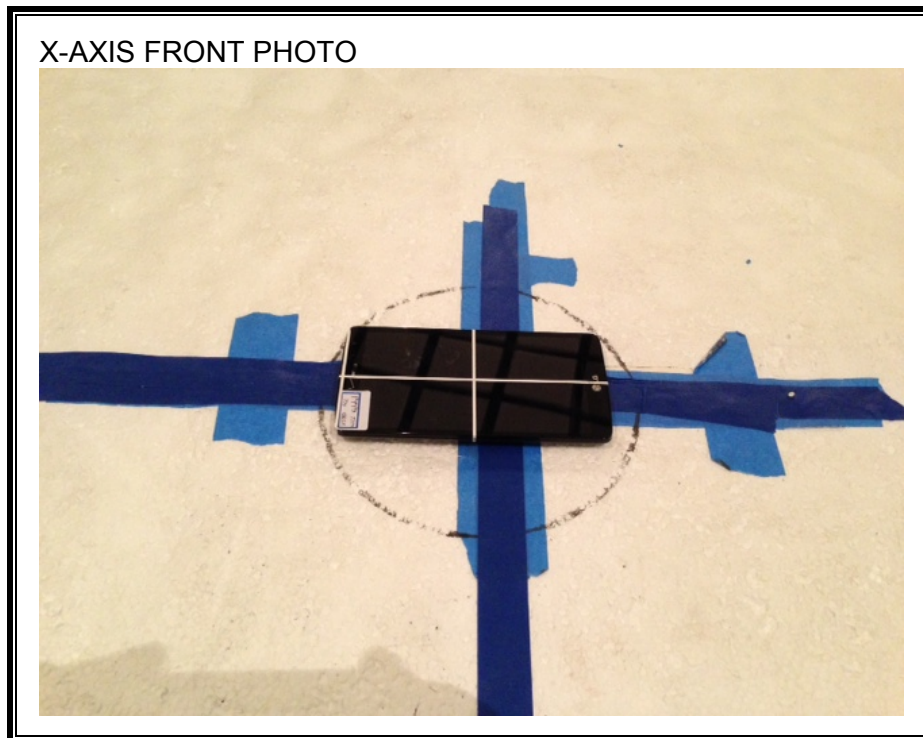

15. SETUP PHOTOS

ANTENNA PORT CONDUCTED RF MEASUREMENT SETUP

RADIATED RF MEASUREMENT SETUP (BELOW 1 GHz)

RADIATED RF MEASUREMENT SETUP (ABOVE 1 GHz)

RADIATED RF MEASUREMENT SETUP FOR PORTABLE CONFIGURATION

Y-AXIS FRONT PHOTO

Z-AXIS FRONT PHOTO

POWERLINE CONDUCTED EMISSIONS MEASUREMENT SETUP

DYNAMIC FREQUENCY SELECTION MEASUREMENT SETUP

END REPORT