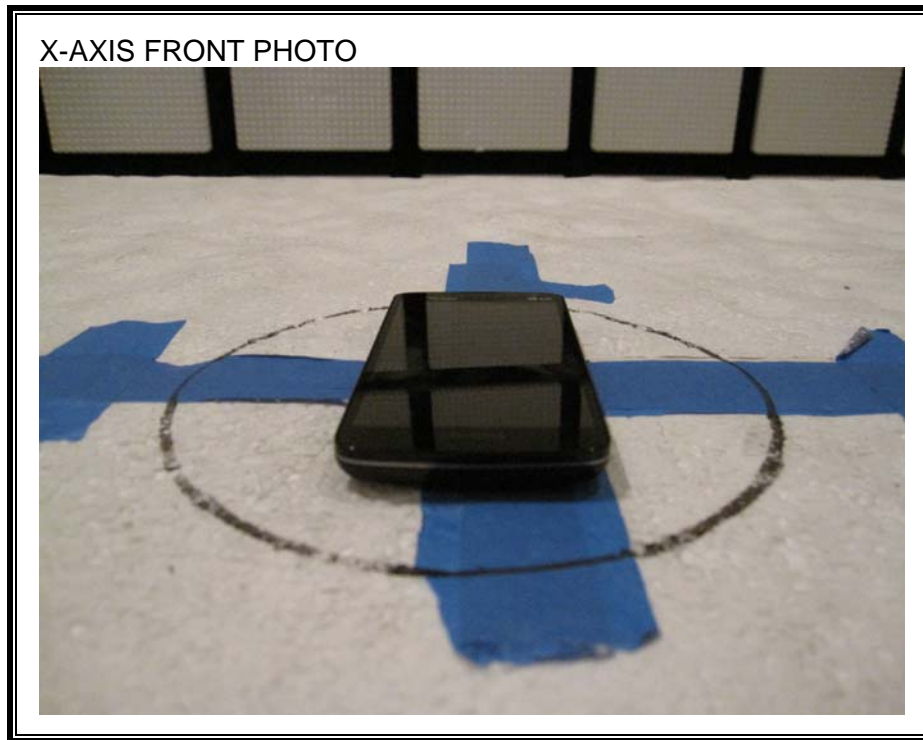

9. SETUP PHOTOS

RADIATED RF MEASUREMENT SETUP (BELOW 1 GHz)

RADIATED RF MEASUREMENT SETUP (ABOVE 1 GHz)

RADIATED RF MEASUREMENT SETUP FOR PORTABLE CONFIGURATION

Y-AXIS FRONT PHOTO

Y-AXIS BACK PHOTO

Z-AXIS FRONT PHOTO

Z-AXIS BACK PHOTO