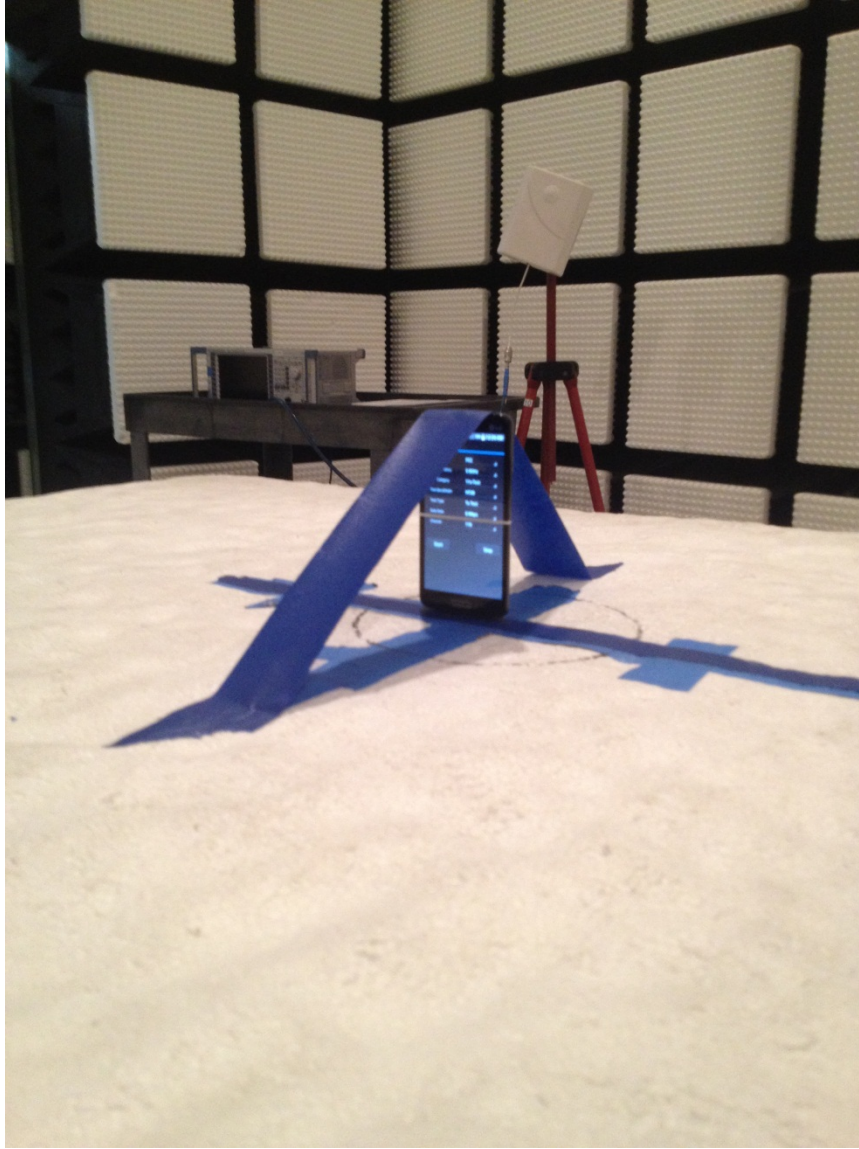

12. SETUP PHOTOS

RADIATED RF MEASUREMENT SETUP (BELOW 1 GHz)

RADIATED RF MEASUREMENT SETUP (ABOVE 1 GHz)

RADIATED RF MEASUREMENT SETUP FOR PORTABLE CONFIGURATION

Y-AXIS FRONT PHOTO

Z-AXIS FRONT PHOTO

END REPORT