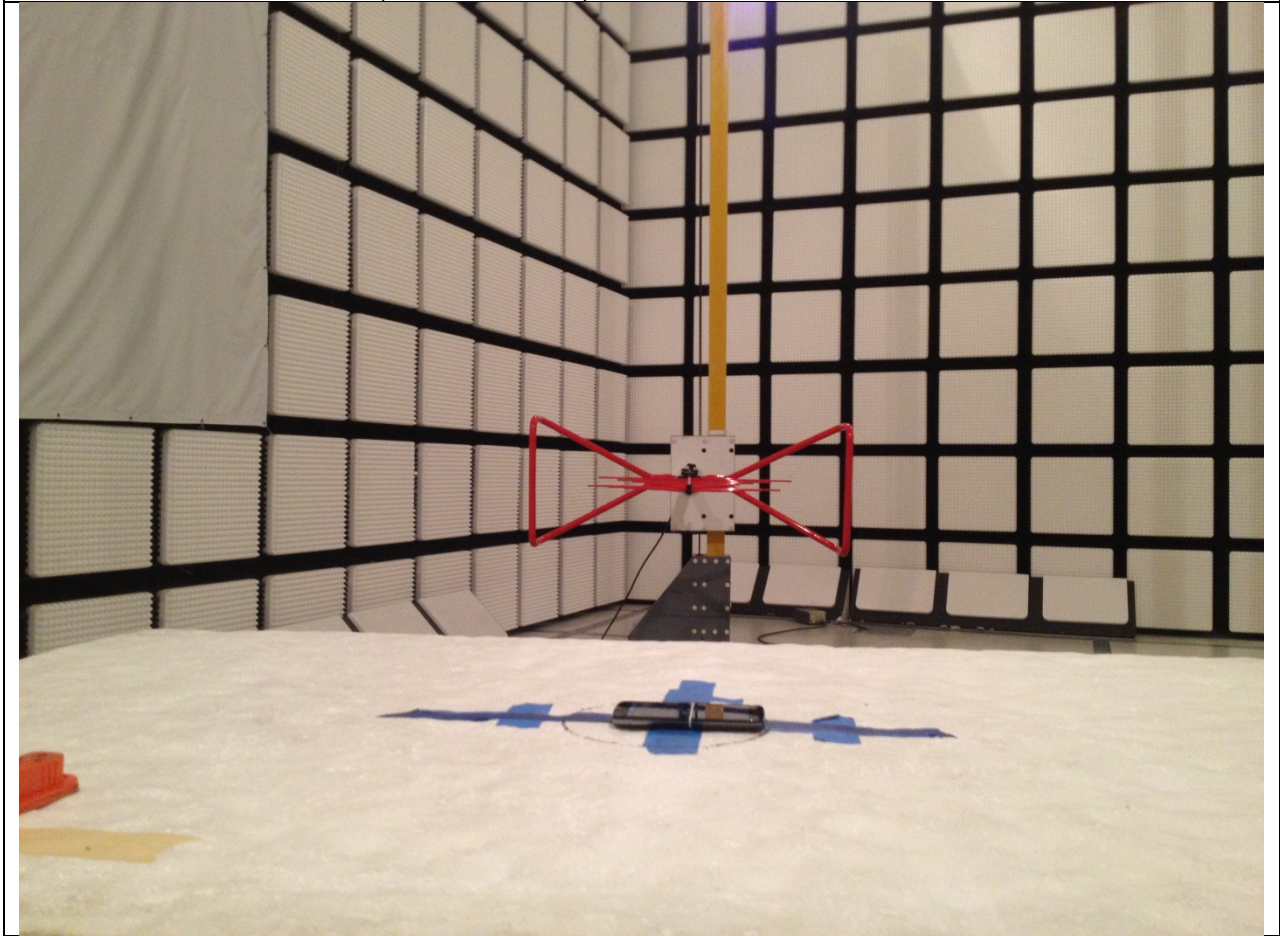

11. SETUP PHOTOS

RADIATED RF MEASUREMENT SETUP (BELOW 1 GHz)

RADIATED FRONT=PHOTO (BELOW 1 GHz)

RADIATED BACK PHOTO (BELOW 1 GHz)

RADIATED RF MEASUREMENT SETUP (ABOVE 1 GHz)

RADIATED FRONT PHOTO (ABOVE 1 GHz)

RADIATED BACK PHOTO (ABOVE 1 GHz)

RADIATED RF MEASUREMENT SETUP FOR PORTABLE CONFIGURATION

X-AXIS FRONT PHOTO

Y-AXIS FRONT PHOTO

Z-AXIS FRONT PHOTO

END OF REPORT