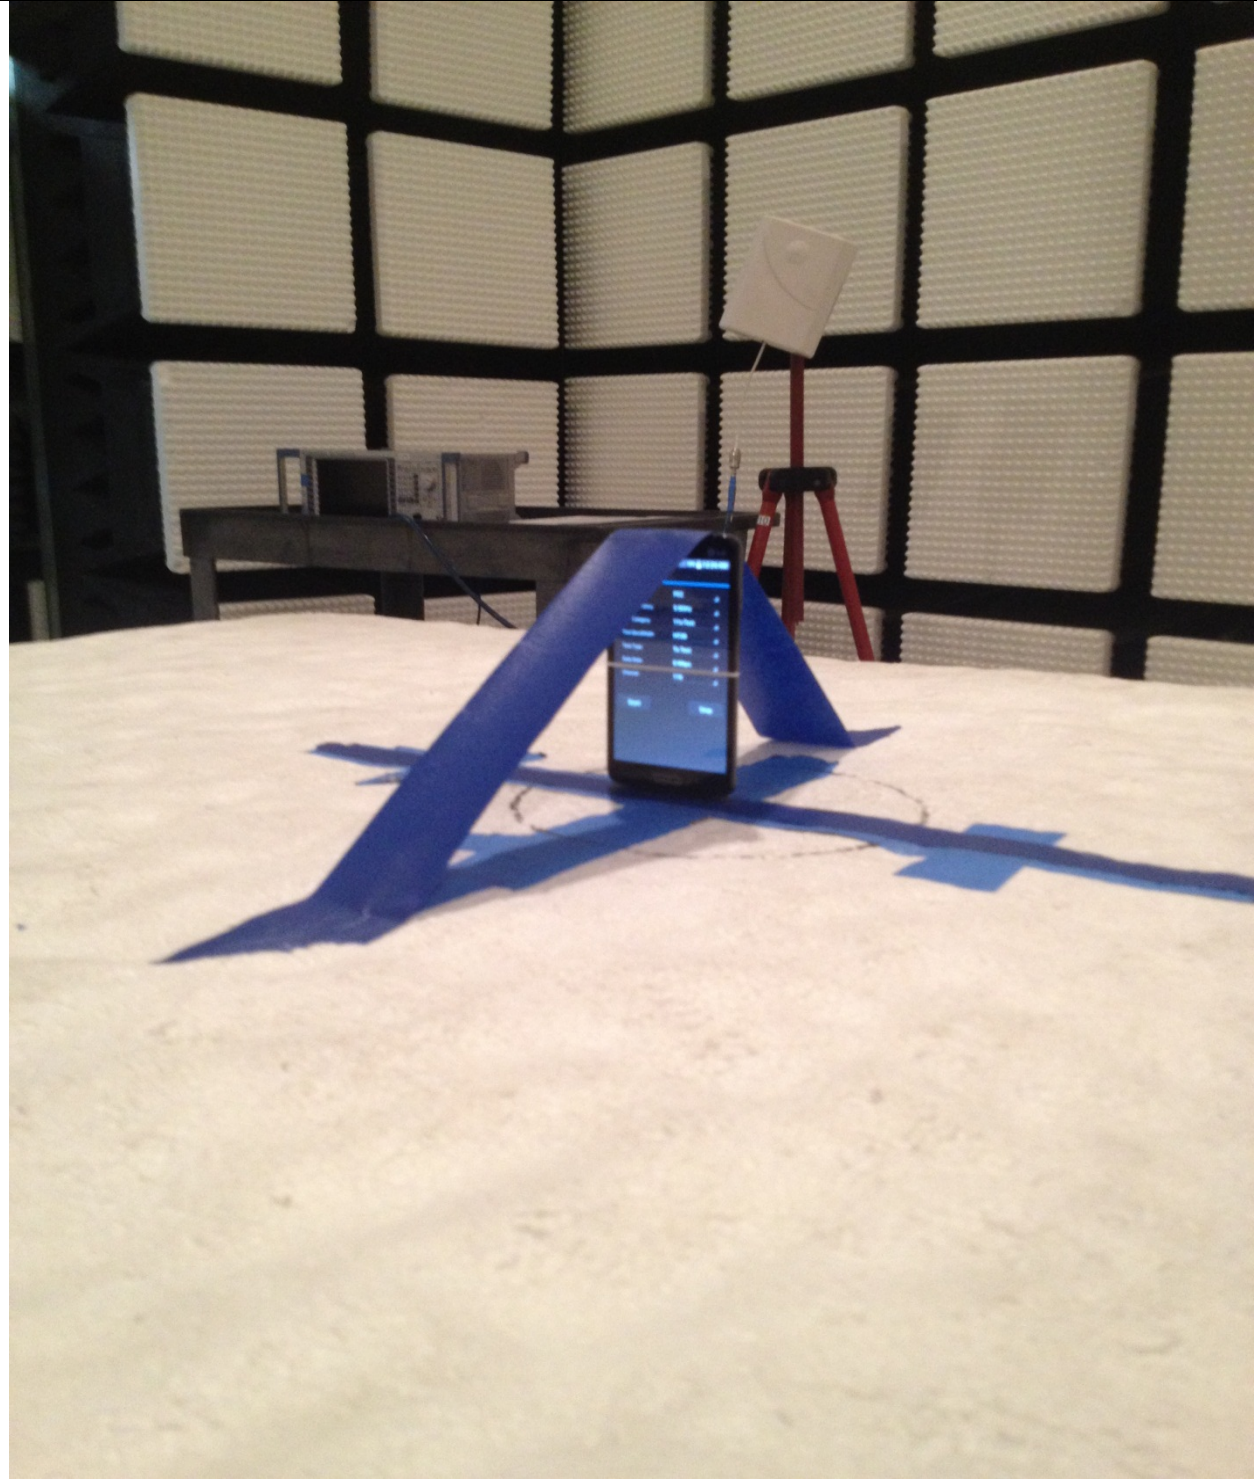

11. SETUP PHOTOS

RADIATED RF MEASUREMENT SETUP (BELOW 1 GHz)

RADIATED FRONT=PHOTO (BELOW 1 GHz)

RADIATED BACK PHOTO (BELOW 1 GHz)

RADIATED RF MEASUREMENT SETUP (ABOVE 1 GHz)

RADIATED FRONT PHOTO (ABOVE 1 GHz)

RADIATED BACK PHOTO (ABOVE 1 GHz)

RADIATED RF MEASUREMENT SETUP FOR PORTABLE CONFIGURATION

X-AXIS FRONT PHOTO

Y-AXIS FRONT PHOTO

Z-AXIS FRONT PHOTO

END OF REPORT