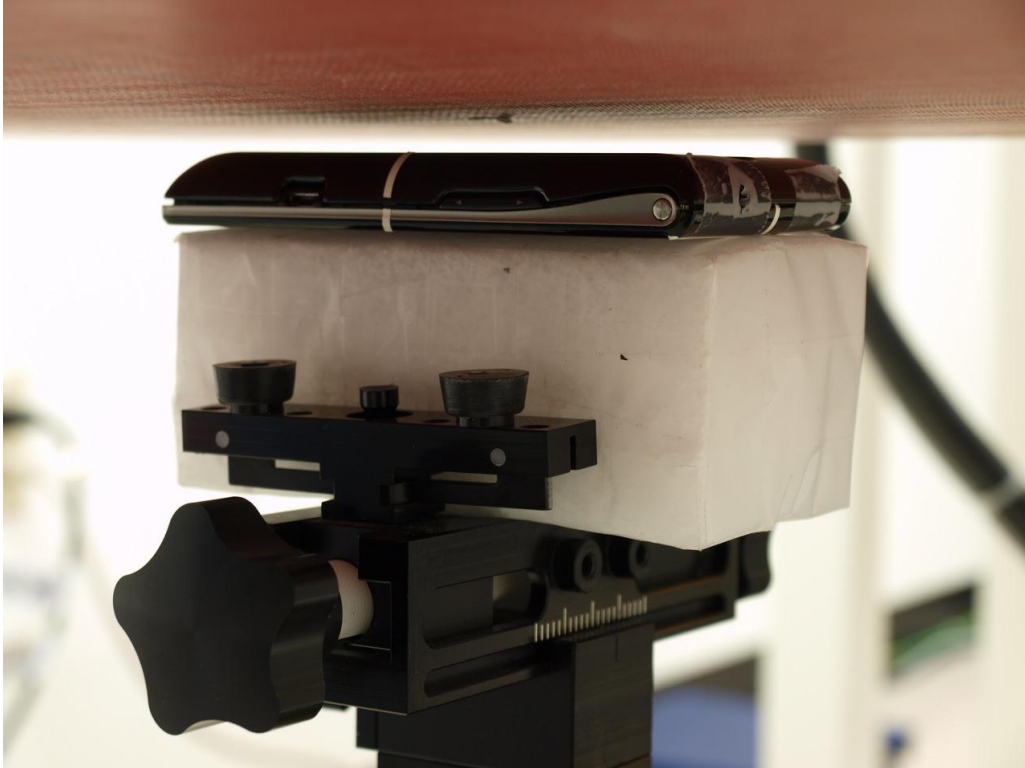

## 16. Setup Photos

Left Hand Side Touch

Left Hand Side Tilt (15°)

Left Hand Side Touch w/ Wireless Charging Battery Cover

Right Hand Side Touch

Right Hand Side Tilt (15°)

Right Hand Side Touch w/ Wireless Charging Battery Cover

Body-worn & hotspot - Rear w/ 10 mm Separation

Body-worn - Rear w/ 10 mm Separation (w/ Headset)

Body-worn - Rear w/ 10 mm Separation (w/ Wireless Charging Battery Cover)

Body-worn & hotspot - Front w/ 10 mm Separation

Body-worn & hotspot - Bottom w/ 10 mm Separation

Body-worn & hotspot - Left Edge w/ 10 mm Separation

Body-worn & hotspot - Right Edge w/ 10 mm Separation

Body-worn & hotspot - Top w/ 10 mm Separation

## 17. External Photos

Face Up

Face Down

**END OF REPORT**