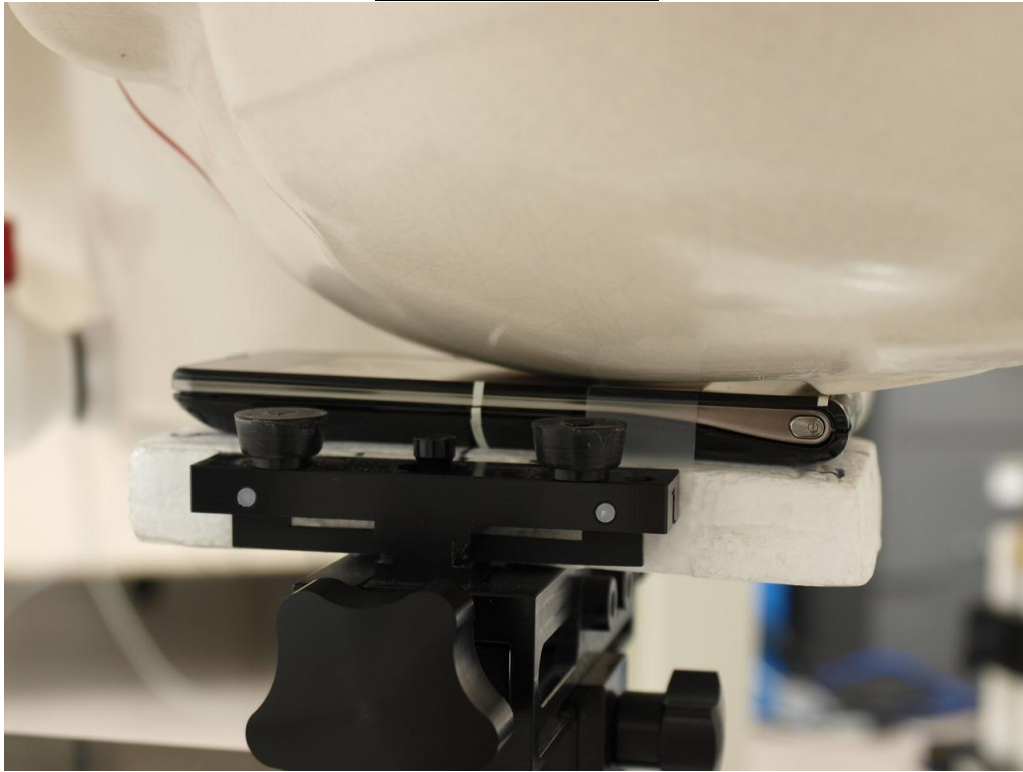

## 16. Setup Photos

Left Hand Side Touch

Left Hand Side Tilt (15°)

Left Hand Side Touch w/ Wireless Charging Battery Cover

Right Hand Side Touch

Right Hand Side Tilt (15°)

Right Hand Side Touch w/ Wireless Charging Battery Cover

Body-worn & hotspot - Rear w/ 10 mm Separation

Body-worn - Rear w/ 10 mm Separation (w/ Headset)

Body-worn - Rear w/ 10 mm Separation (w/ Wireless Charging Battery Cover)

Body-worn & hotspot - Front w/ 10 mm Separation

Body-worn & hotspot - Bottom w/ 10 mm Separation

Body-worn & hotspot - Left Edge w/ 10 mm Separation

Body-worn & hotspot - Right Edge w/ 10 mm Separation

Body-worn & hotspot - Top w/ 10 mm Separation