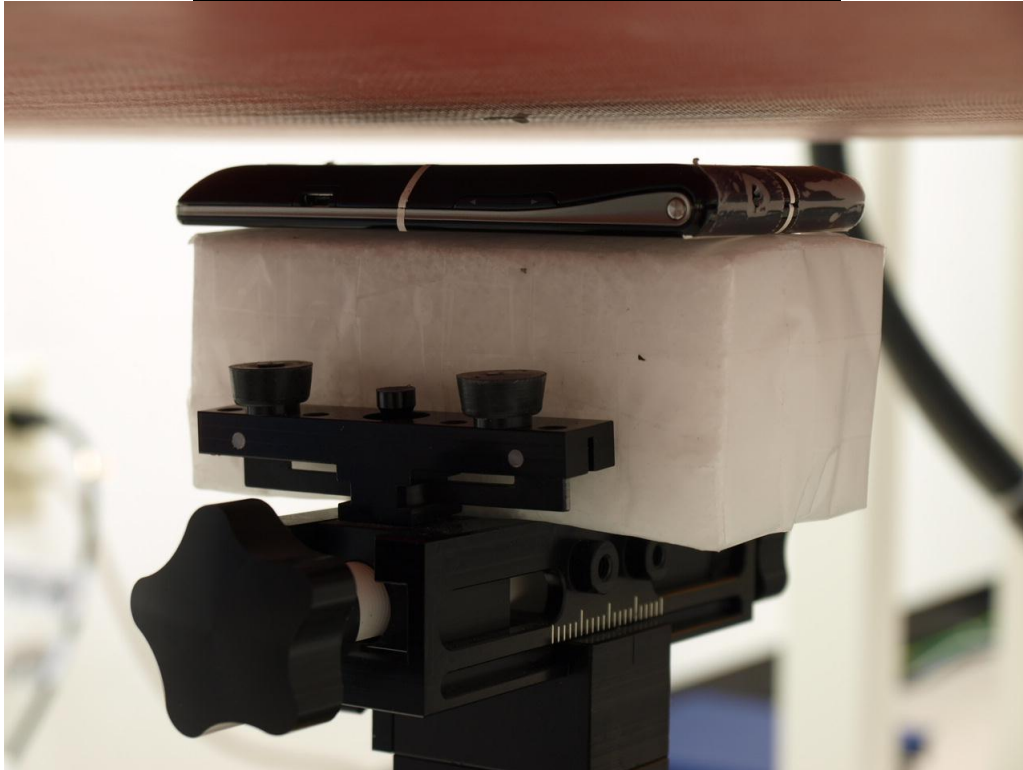

## 16. Setup Photos

Left Hand Side Touch

Left Hand Side Tilt (15°)

Left Hand Side Touch w/ Wireless Charging Battery Cover

Right Hand Side Touch

Right Hand Side Tilt (15°)

Right Hand Side Touch w/ Wireless Charging Battery Cover

Body-worn & hotspot - Rear w/ 10 mm Separation

Body-worn - Rear w/ 10 mm Separation (w/ Headset)

Body-worn - Rear w/ 10 mm Separation (w/ Wireless Charging Battery Cover)

Body-worn & hotspot - Front w/ 10 mm Separation

Body-worn & hotspot - Bottom w/ 10 mm Separation

Body-worn & hotspot - Left Edge w/ 10 mm Separation

Body-worn & hotspot - Right Edge w/ 10 mm Separation

Body-worn & hotspot - Top w/ 10 mm Separation

## 17. External Photos

Face Up

Face Down

**END OF REPORT**