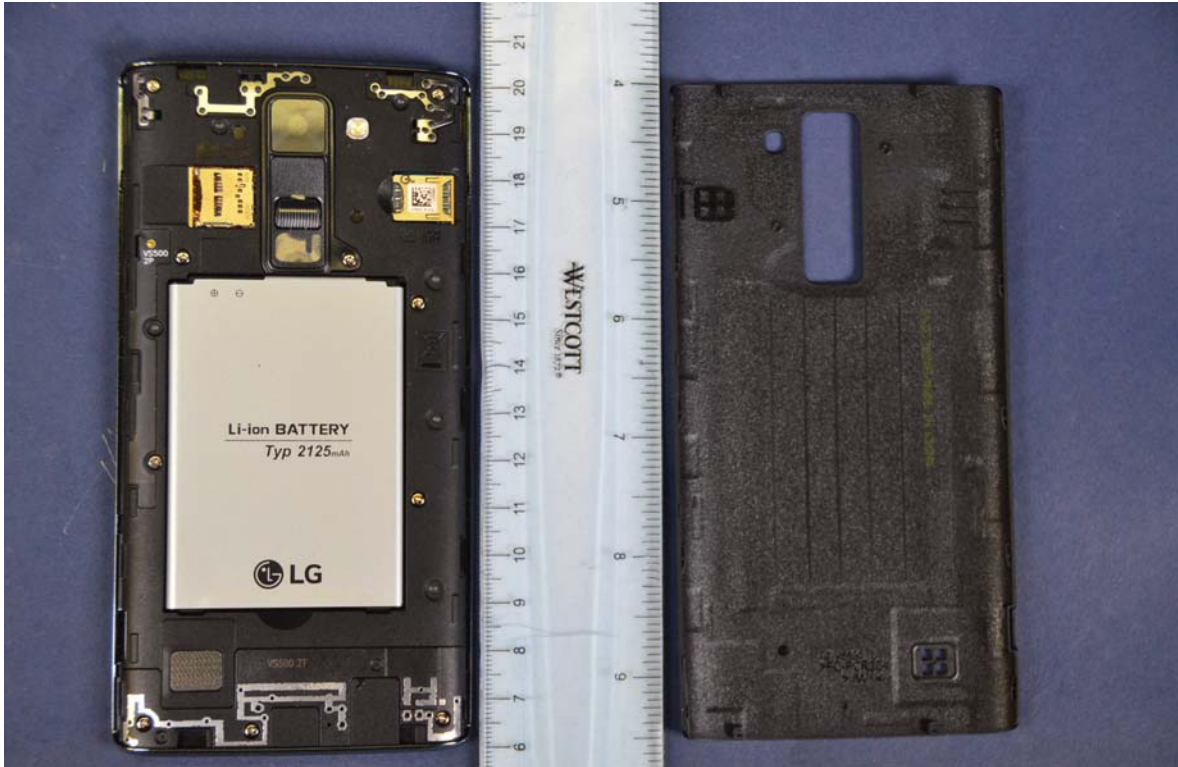

INTERNAL PHOTOGRAPHS

	<p>LG Electronics, Inc. FCC ID: ZNFVSS500</p>	<p>Model: LG-VS500</p>
<p>Internal Photos</p>	<p>EUT Type: Portable Handset</p>	<p>Page 1 of 8</p>

	<p>LG Electronics, Inc. FCC ID: ZNFVSS500</p>	<p>Model: LG-VS500</p>
<p>Internal Photos</p>	<p>EUT Type: Portable Handset</p>	<p>Page 3 of 8</p>

	LG Electronics, Inc. FCC ID: ZNFV5500	Model: LG-VS500
Internal Photos	EUT Type: Portable Handset	Page 5 of 8

	LG Electronics, Inc. FCC ID: ZNFV5500	Model: LG-VS500
Internal Photos	EUT Type: Portable Handset	Page 6 of 8