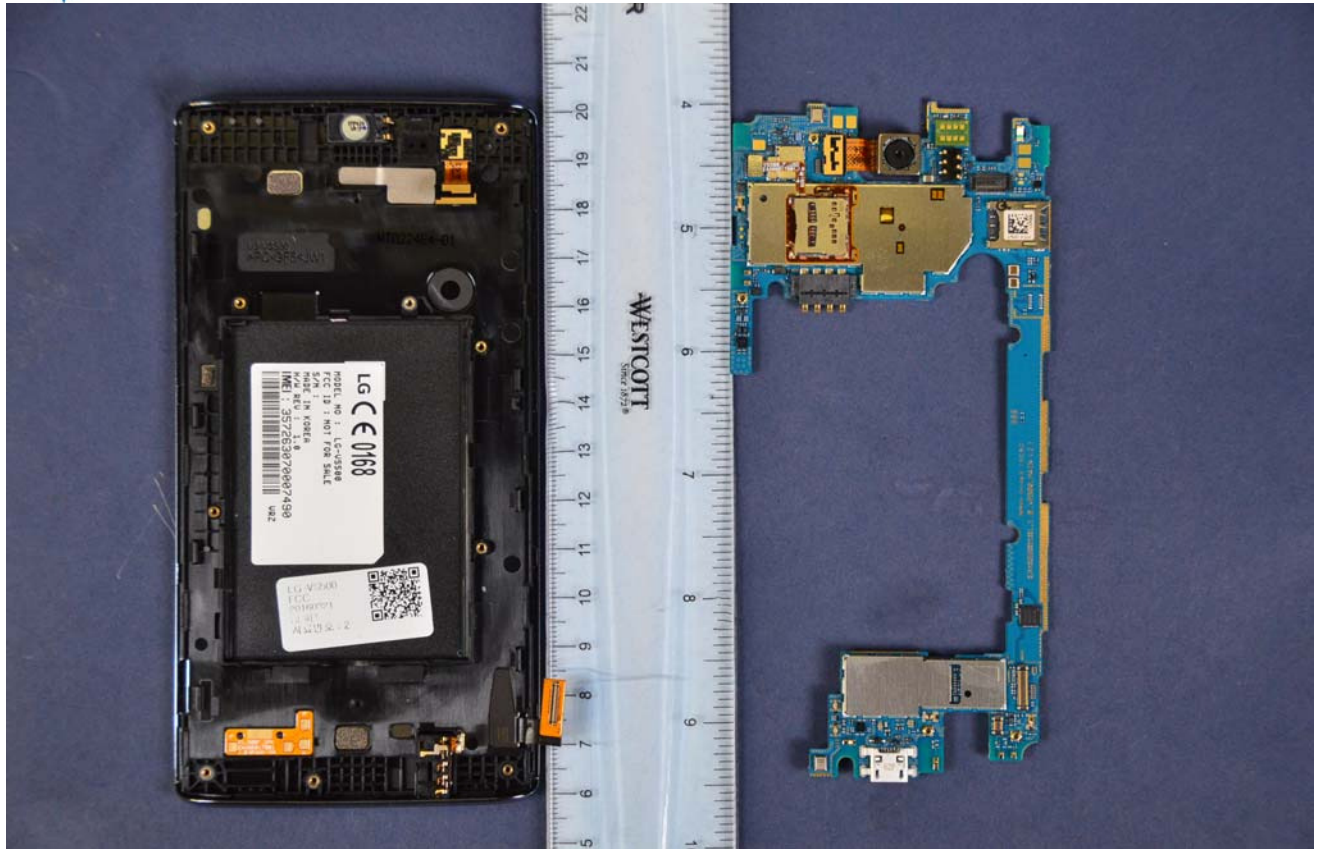

INTERNAL PHOTOGRAPHS

	<p>LG Electronics, Inc. FCC ID: ZNFVSS500</p>	<p>Model: LG-VS500</p>
<p>Internal Photos</p>	<p>EUT Type: Portable Handset</p>	<p>Page 1 of 8</p>

	<p>LG Electronics, Inc. FCC ID: ZNFVSS500</p>	<p>Model: LG-VS500</p>
<p>Internal Photos</p>	<p>EUT Type: Portable Handset</p>	<p>Page 3 of 8</p>

	LG Electronics, Inc. FCC ID: ZNFV5500	Model: LG-VS500
Internal Photos	EUT Type: Portable Handset	Page 5 of 8

	LG Electronics, Inc. FCC ID: ZNFV5500	Model: LG-VS500
Internal Photos	EUT Type: Portable Handset	Page 6 of 8