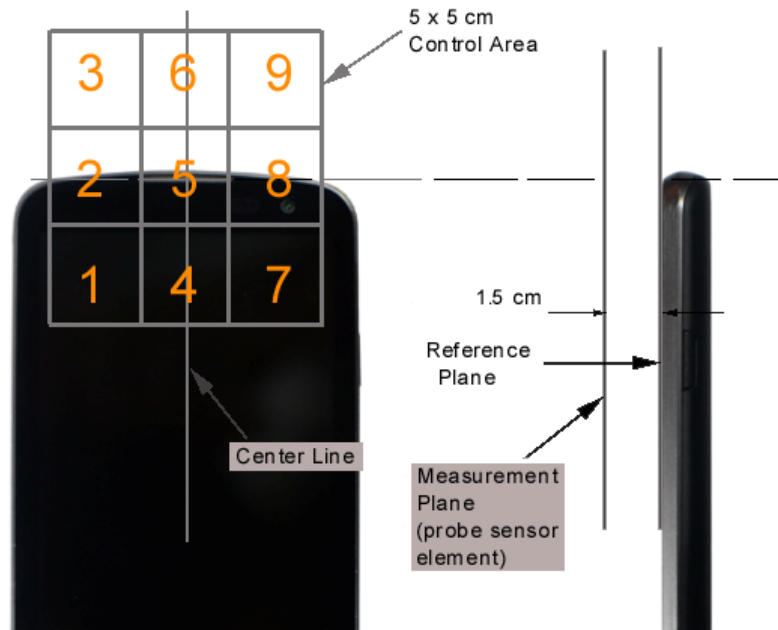

Figure 18-1
Ear Reference Point HAC Phantom Alignment

Figure 18-2
HAC Phantom Plane Alignment

FCC ID: ZNFVS425PP	 PCTEST ENGINEERING LABORATORY, INC.	HAC (RF EMISSIONS) TEST REPORT	 LG	Reviewed by: Quality Manager
Filename: 0Y151111939.ZNF	Test Dates: 11/09/2015 - 11/12/2015	EUT Type: Portable Handset		Page 57 of 58

Figure 18-3 5x5 Scan grid above WD

Figure 18-4 E-Field WD Scan overlay

FCC ID: ZNFVS425PP	PCTEST ENGINEERING LABORATORY, INC.	HAC (RF EMISSIONS) TEST REPORT	LG	Reviewed by: Quality Manager
Filename: 0Y151111939.ZNF	Test Dates: 11/09/2015 - 11/12/2015	EUT Type: Portable Handset		Page 58 of 58