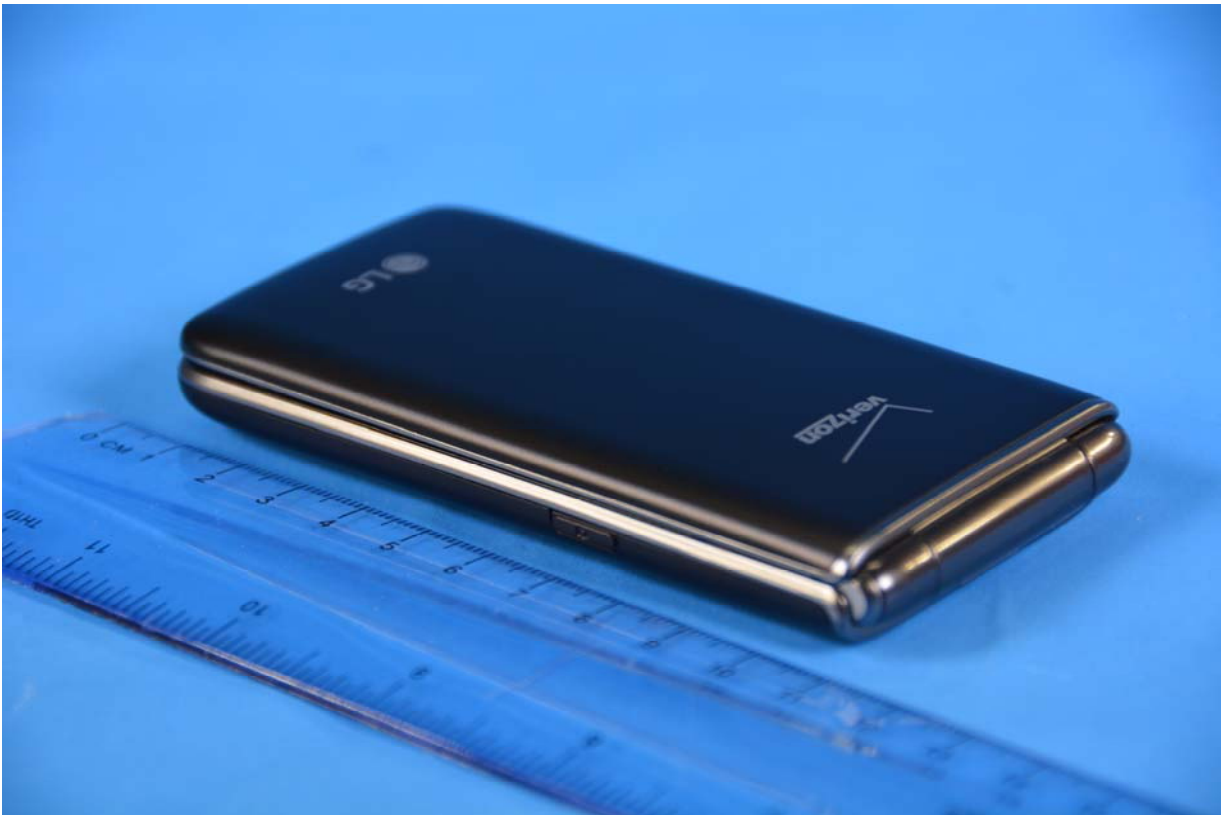

EXTERNAL PHOTOGRAPHS

	LG Electronics MobileComm U.S.A FCC ID: ZNFVN370	Model: LG-VN370
External Photos	EUT Type: Portable Handset	Page 1 of 5

	LG Electronics MobileComm U.S.A FCC ID: ZNFVN370	Model: LG-VN370
External Photos	EUT Type: Portable Handset	Page 2 of 5

	<p>LG Electronics MobileComm U.S.A FCC ID: ZNFVN370</p>	<p>Model: LG-VN370</p>
<p>External Photos</p>	<p>EUT Type: Portable Handset</p>	<p>Page 3 of 5</p>

	LG Electronics MobileComm U.S.A FCC ID: ZNFVN370	Model: LG-VN370
External Photos	EUT Type: Portable Handset	Page 5 of 5