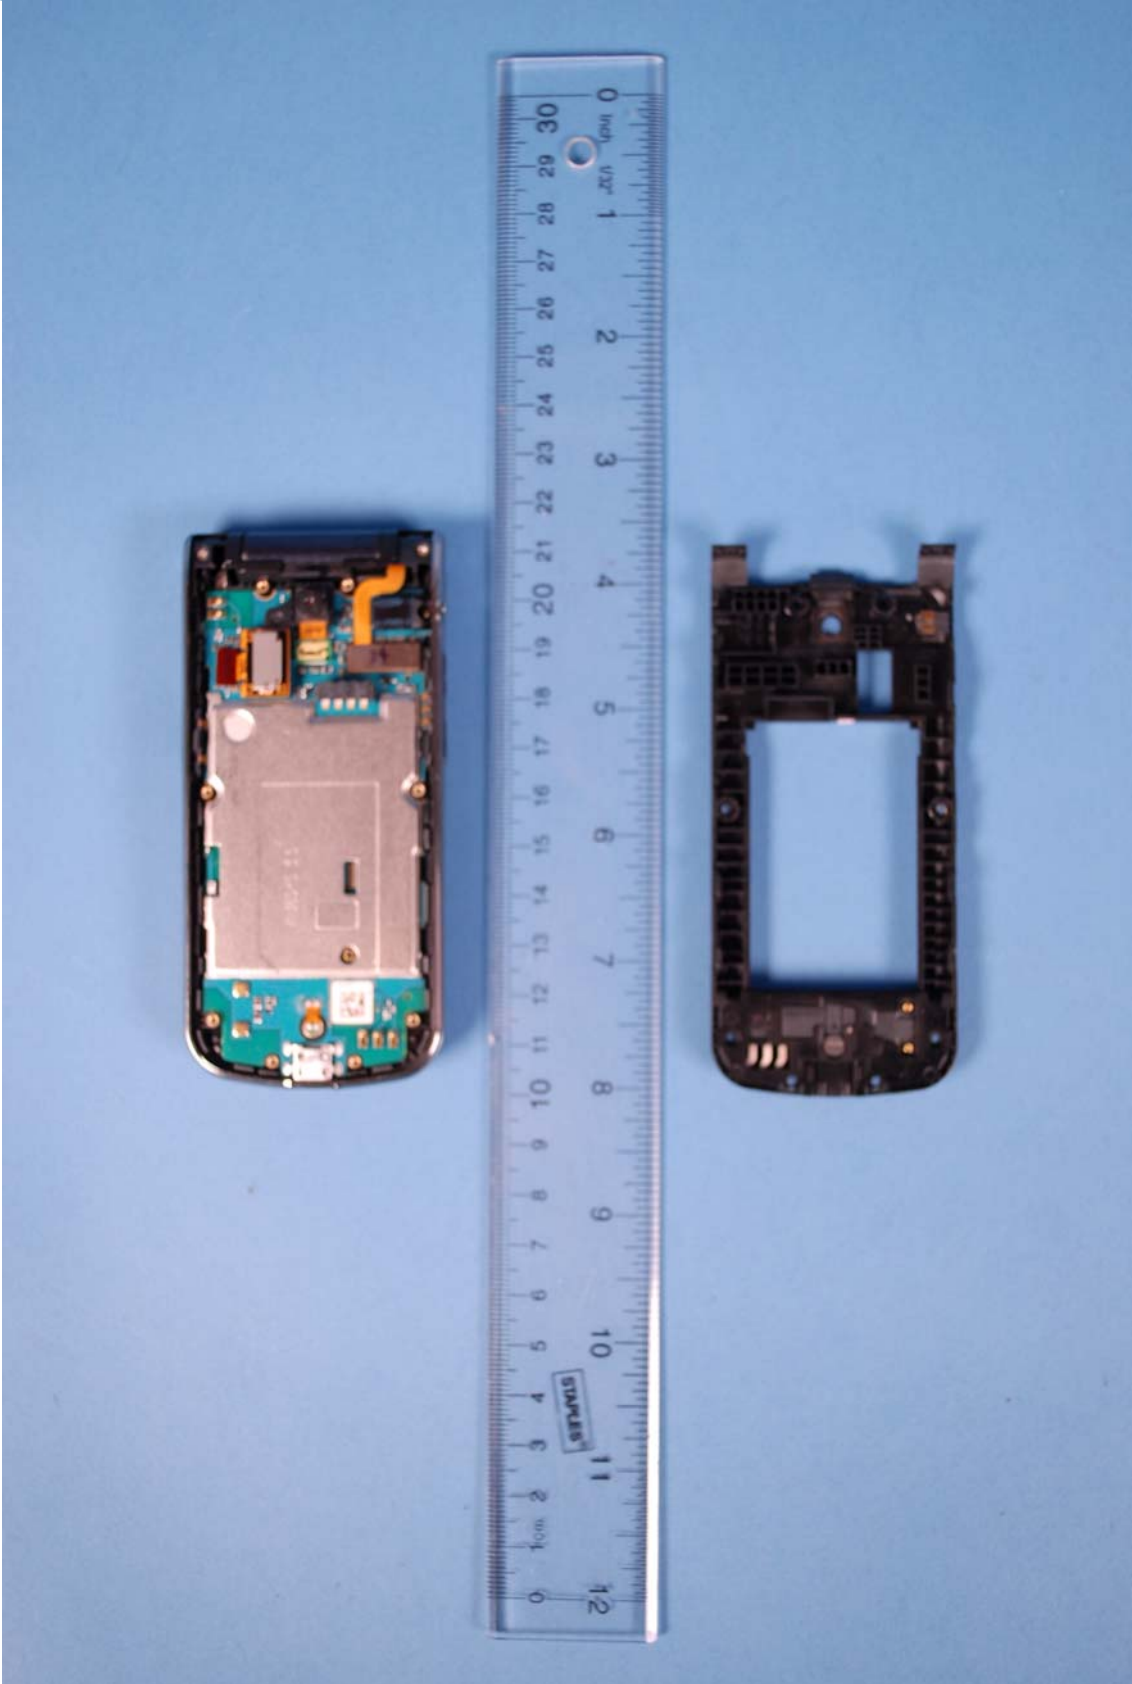

INTERNAL PHOTOGRAPHS

	LG Electronics MobileComm U.S.A FCC ID: ZNFVN360	Model: VN360
Internal Photos	EUT Type: Portable Handset	Page 1 of 9

	LG Electronics MobileComm U.S.A FCC ID: ZNFVN360	Model: VN360
Internal Photos	EUT Type: Portable Handset	Page 2 of 9

	<p>LG Electronics MobileComm U.S.A FCC ID: ZNFVN360</p>	<p>Model: VN360</p>
<p>Internal Photos</p>	<p>EUT Type: Portable Handset</p>	<p>Page 3 of 9</p>

	LG Electronics MobileComm U.S.A FCC ID: ZNFVN360	Model: VN360
Internal Photos	EUT Type: Portable Handset	Page 4 of 9

	LG Electronics MobileComm U.S.A FCC ID: ZNFVN360	Model: VN360
Internal Photos	EUT Type: Portable Handset	Page 5 of 9

	LG Electronics MobileComm U.S.A FCC ID: ZNFVN360	Model: VN360
Internal Photos	EUT Type: Portable Handset	Page 6 of 9