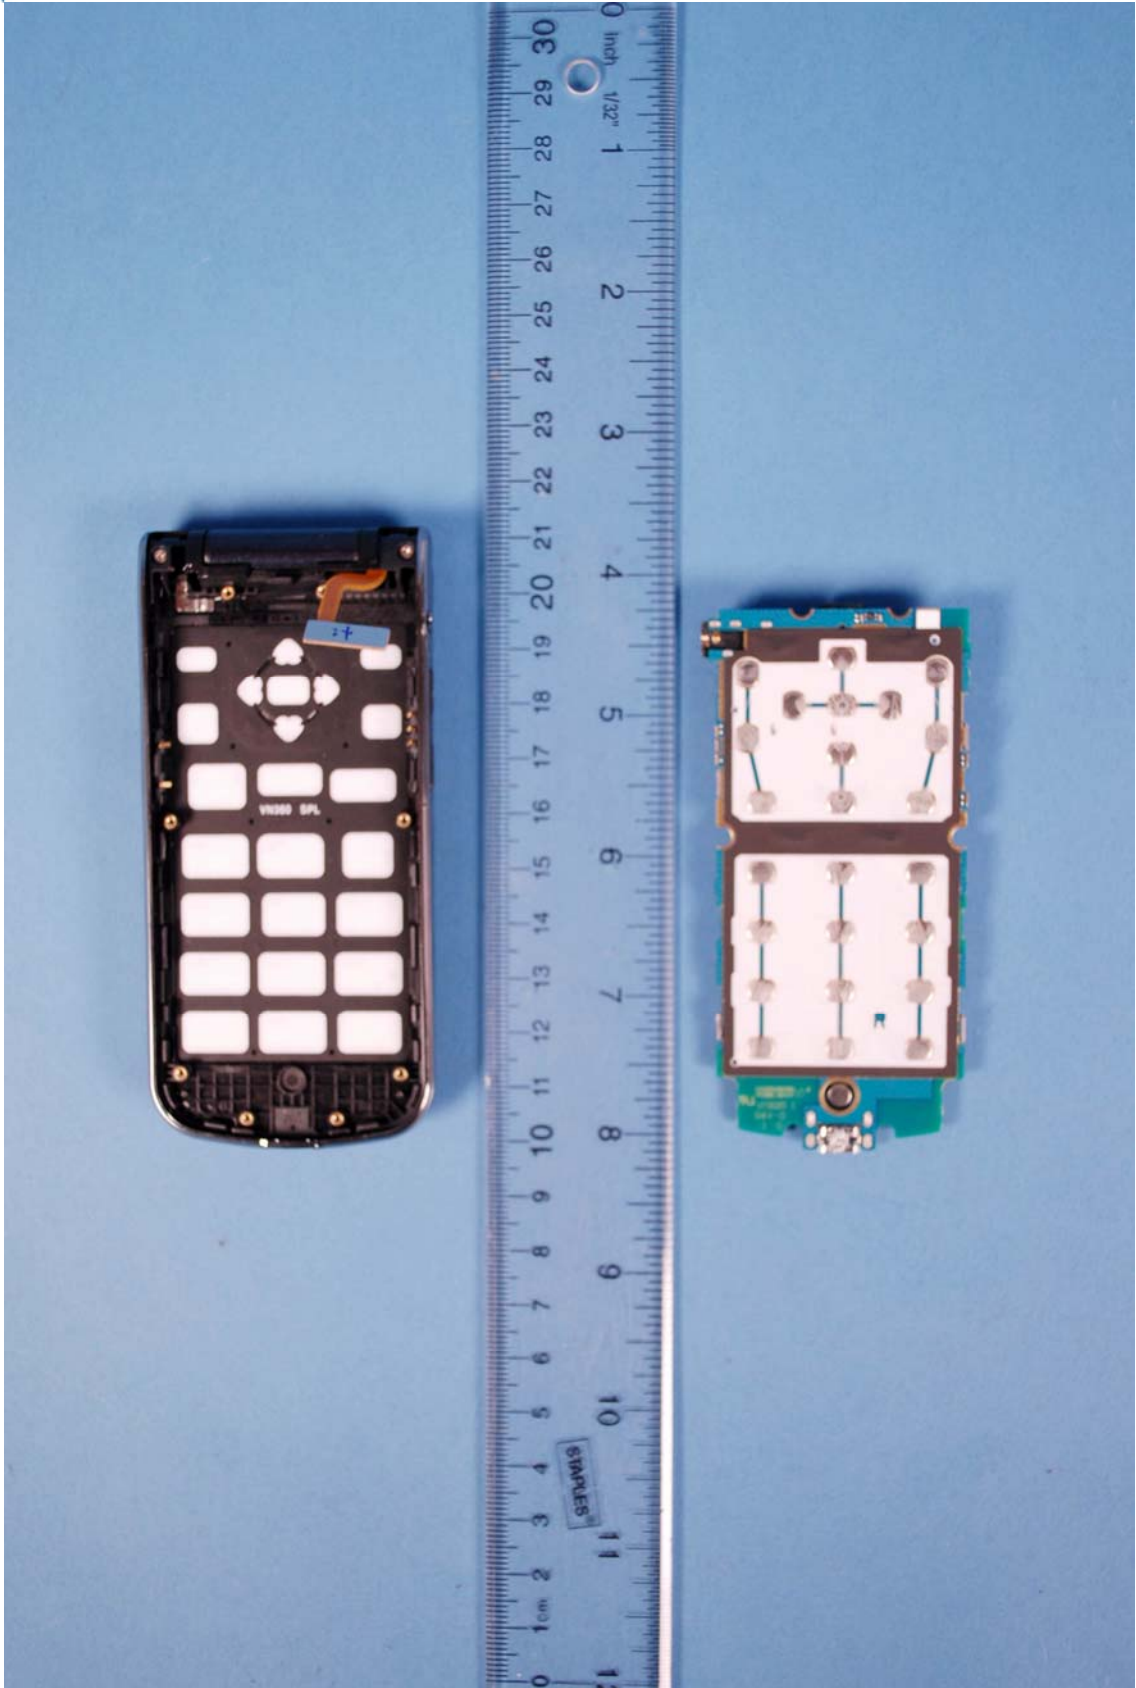

INTERNAL PHOTOGRAPHS

	LG Electronics MobileComm U.S.A FCC ID: ZNFVN360	Model: VN360
Internal Photos	EUT Type: Portable Handset	Page 1 of 9

	LG Electronics MobileComm U.S.A FCC ID: ZNFVN360	Model: VN360
Internal Photos	EUT Type: Portable Handset	Page 2 of 9

	<p>LG Electronics MobileComm U.S.A FCC ID: ZNFVN360</p>	<p>Model: VN360</p>
<p>Internal Photos</p>	<p>EUT Type: Portable Handset</p>	<p>Page 3 of 9</p>

	LG Electronics MobileComm U.S.A FCC ID: ZNFVN360	Model: VN360
Internal Photos	EUT Type: Portable Handset	Page 4 of 9

	LG Electronics MobileComm U.S.A FCC ID: ZNFVN360	Model: VN360
Internal Photos	EUT Type: Portable Handset	Page 5 of 9

	LG Electronics MobileComm U.S.A FCC ID: ZNFVN360	Model: VN360
Internal Photos	EUT Type: Portable Handset	Page 6 of 9