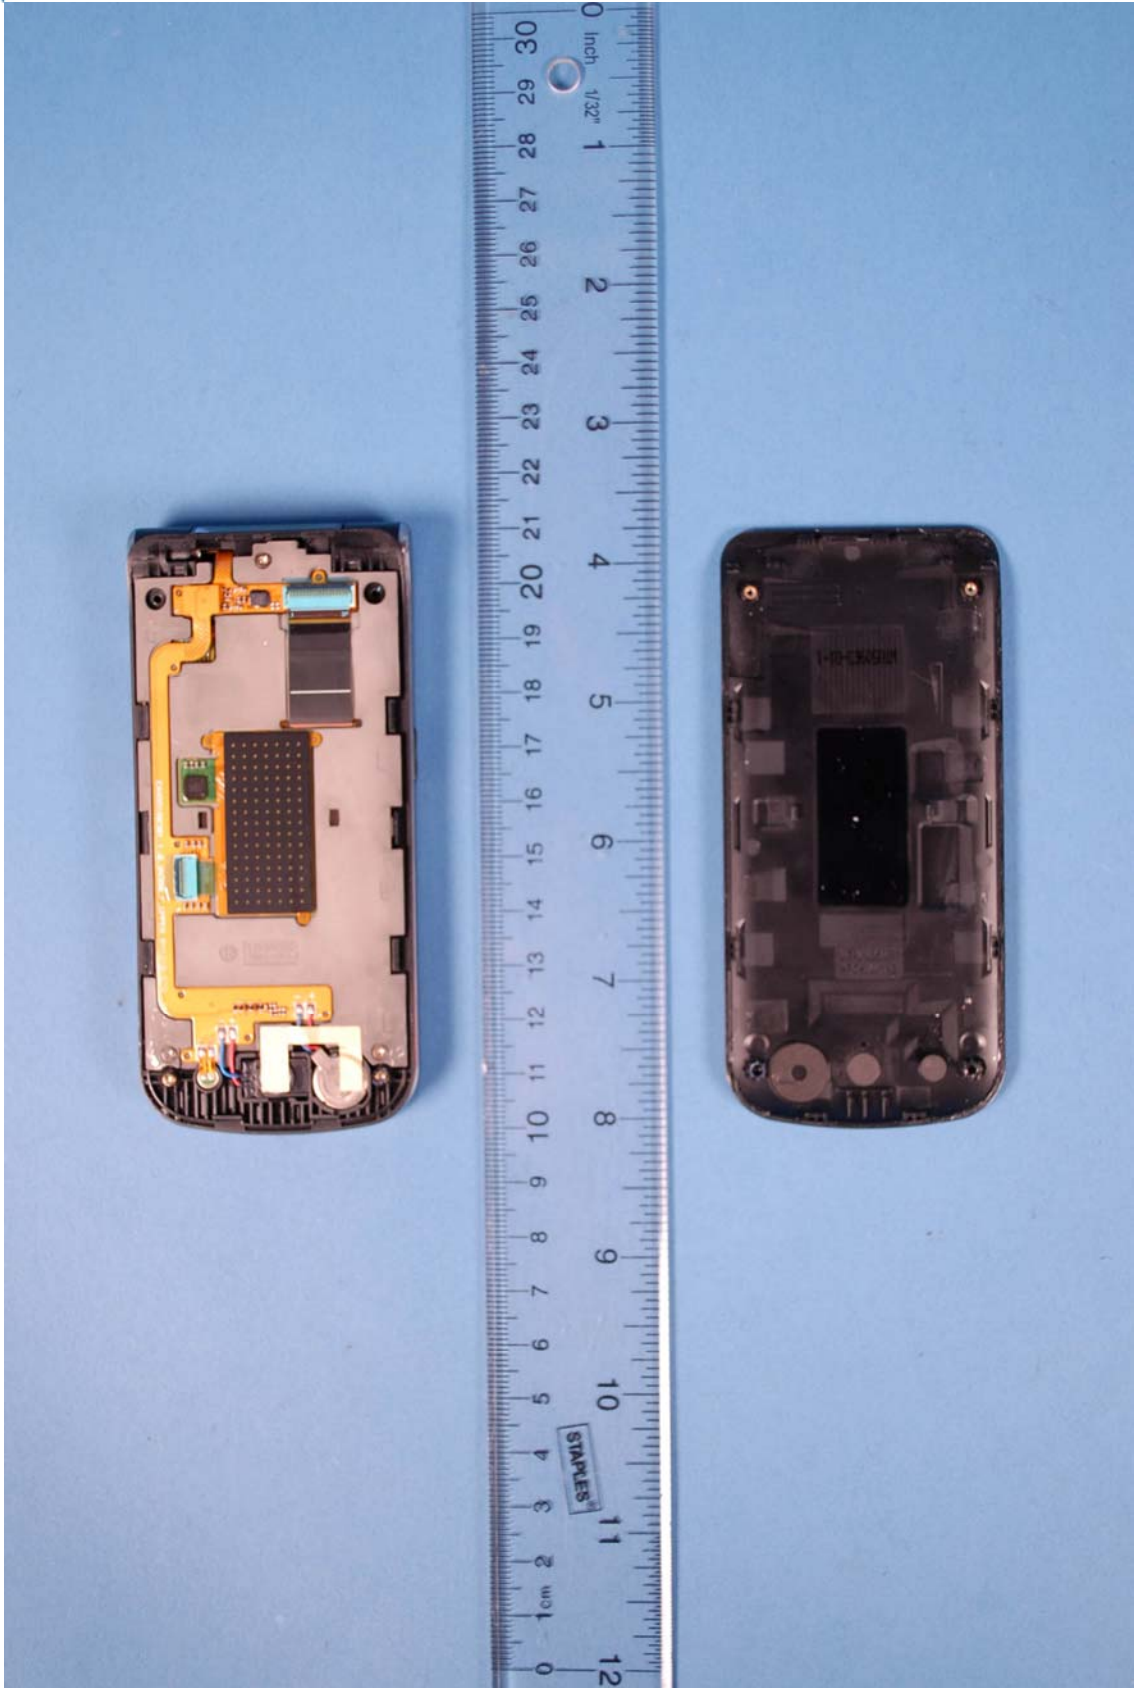

INTERNAL PHOTOGRAPHS

	LG Electronics MobileComm U.S.A FCC ID: ZNFVN360	Model: VN360
Internal Photos	EUT Type: Portable Handset	Page 1 of 9

	LG Electronics MobileComm U.S.A FCC ID: ZNFVN360	Model: VN360
Internal Photos	EUT Type: Portable Handset	Page 2 of 9

	<p>LG Electronics MobileComm U.S.A FCC ID: ZNFVN360</p>	<p>Model: VN360</p>
<p>Internal Photos</p>	<p>EUT Type: Portable Handset</p>	<p>Page 3 of 9</p>

	LG Electronics MobileComm U.S.A FCC ID: ZNFVN360	Model: VN360
Internal Photos	EUT Type: Portable Handset	Page 4 of 9

	LG Electronics MobileComm U.S.A FCC ID: ZNFVN360	Model: VN360
Internal Photos	EUT Type: Portable Handset	Page 5 of 9

	LG Electronics MobileComm U.S.A FCC ID: ZNFVN360	Model: VN360
Internal Photos	EUT Type: Portable Handset	Page 6 of 9