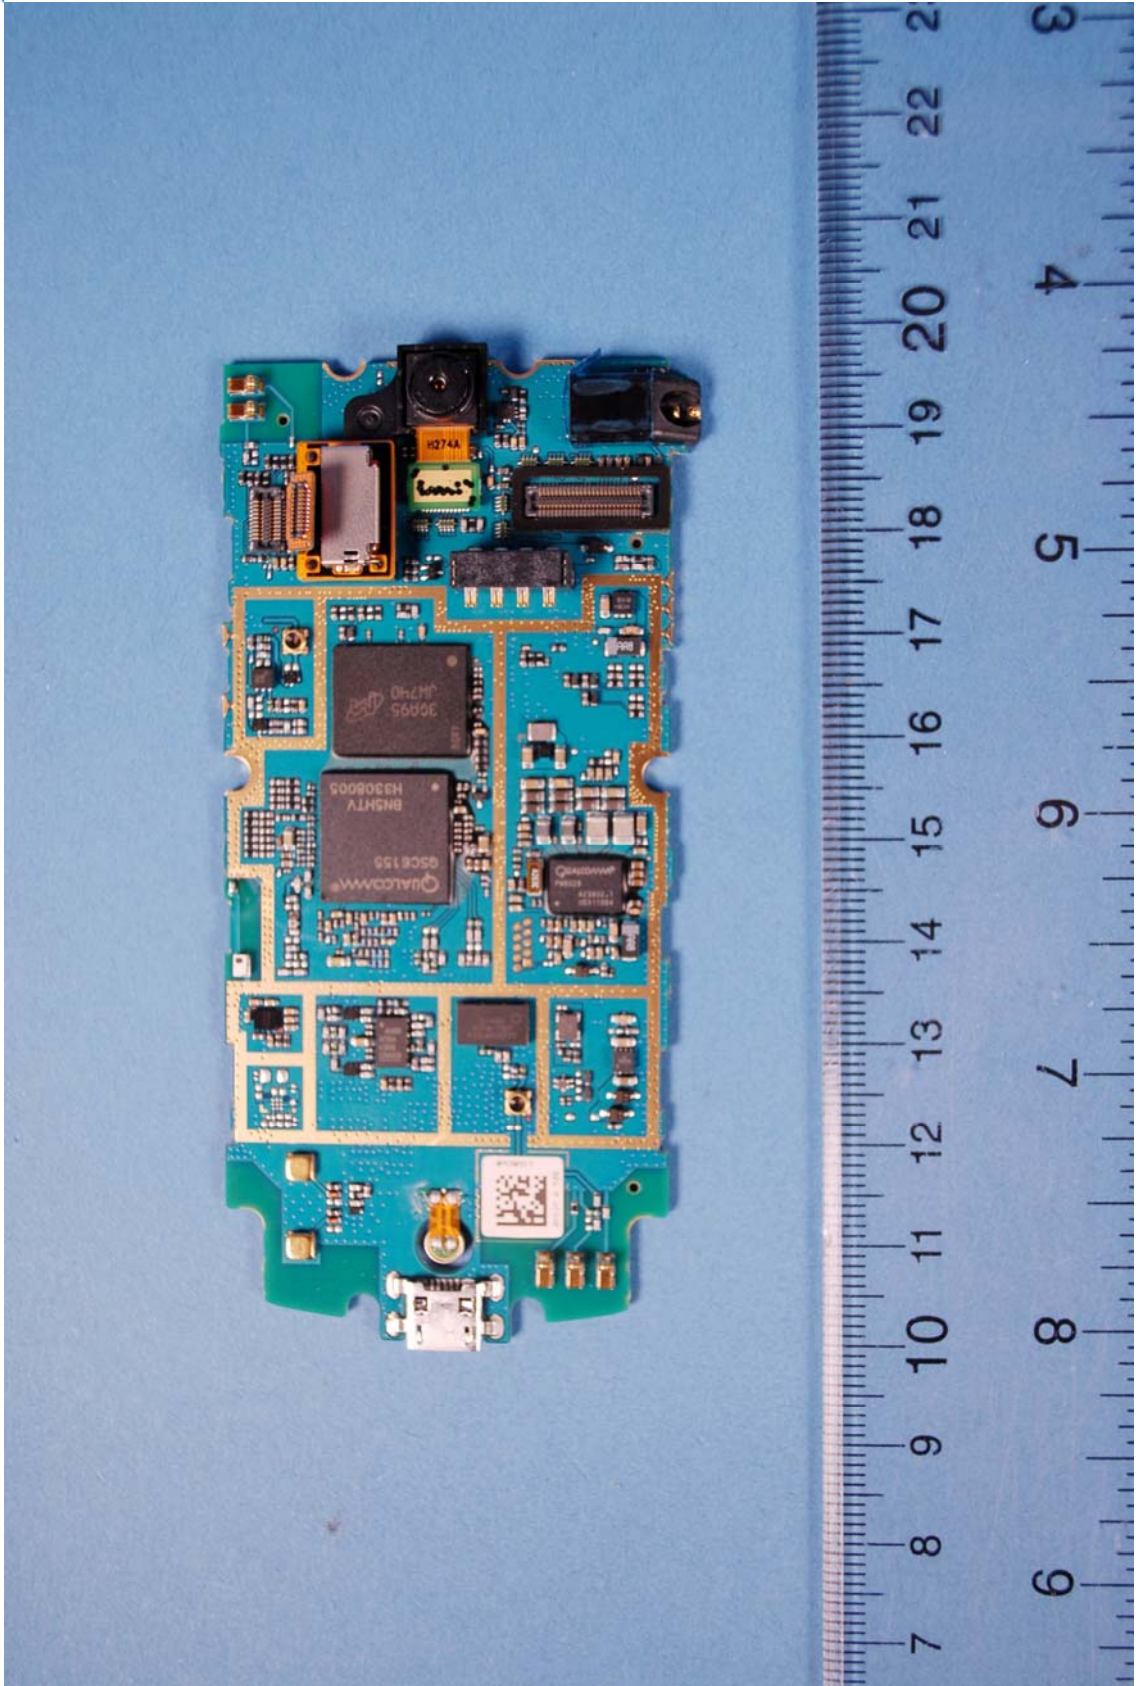

INTERNAL PHOTOGRAPHS

	LG Electronics MobileComm U.S.A FCC ID: ZNFVN360	Model: VN360
Internal Photos	EUT Type: Portable Handset	Page 1 of 9

	LG Electronics MobileComm U.S.A FCC ID: ZNFVN360	Model: VN360
Internal Photos	EUT Type: Portable Handset	Page 2 of 9

	<p>LG Electronics MobileComm U.S.A FCC ID: ZNFVN360</p>	<p>Model: VN360</p>
<p>Internal Photos</p>	<p>EUT Type: Portable Handset</p>	<p>Page 3 of 9</p>

	LG Electronics MobileComm U.S.A FCC ID: ZNFVN360	Model: VN360
Internal Photos	EUT Type: Portable Handset	Page 4 of 9

	LG Electronics MobileComm U.S.A FCC ID: ZNFVN360	Model: VN360
Internal Photos	EUT Type: Portable Handset	Page 5 of 9

	LG Electronics MobileComm U.S.A FCC ID: ZNFVN360	Model: VN360
Internal Photos	EUT Type: Portable Handset	Page 6 of 9

	LG Electronics MobileComm U.S.A FCC ID: ZNFVN360	Model: VN360
Internal Photos	EUT Type: Portable Handset	Page 7 of 9

	LG Electronics MobileComm U.S.A FCC ID: ZNFVN360	Model: VN360
Internal Photos	EUT Type: Portable Handset	Page 8 of 9