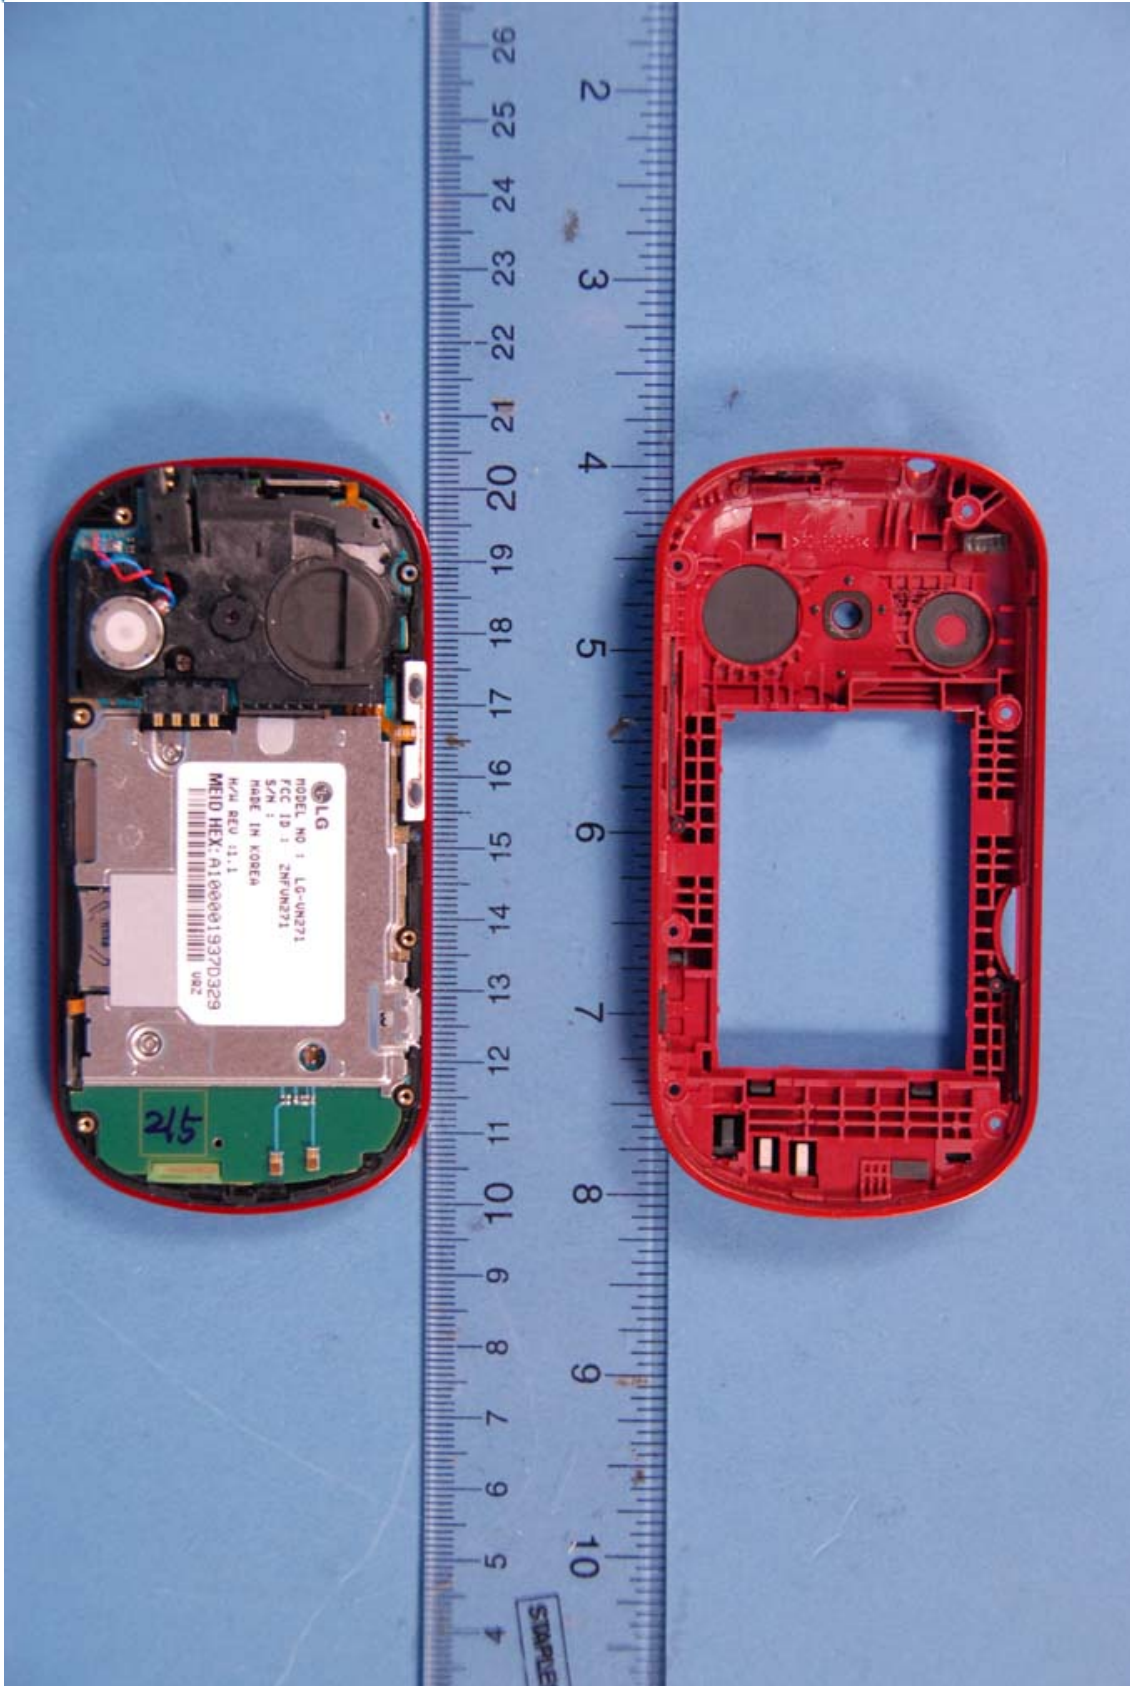

INTERNAL PHOTOGRAPHS

| | | |
|------------------------|---|---------------------|
| | <p>LGE MOBILECOMM USA, INC. FCC ID: ZNFVN271</p> | <p>Model: VN271</p> |
| <p>Internal Photos</p> | <p>EUT Type: Cellular/PCS CDMA Phone with Bluetooth</p> | <p>Page 1 of 13</p> |

| | | |
|------------------------|---|---------------------|
| | <p>LGE MOBILECOMM USA, INC. FCC ID: ZNFVN271</p> | <p>Model: VN271</p> |
| <p>Internal Photos</p> | <p>EUT Type: Cellular/PCS CDMA Phone with Bluetooth</p> | <p>Page 2 of 13</p> |

| | | |
|---|--|--------------|
|  | LGE MOBILECOMM USA, INC. FCC ID: ZNFVN271 | Model: VN271 |
| Internal Photos | EUT Type: Cellular/PCS CDMA Phone with Bluetooth | Page 3 of 13 |

| | | |
|-----------------|--|--------------|
| | LGE MOBILECOMM USA, INC. FCC ID: ZNFVN271 | Model: VN271 |
| Internal Photos | EUT Type: Cellular/PCS CDMA Phone with Bluetooth | Page 4 of 13 |