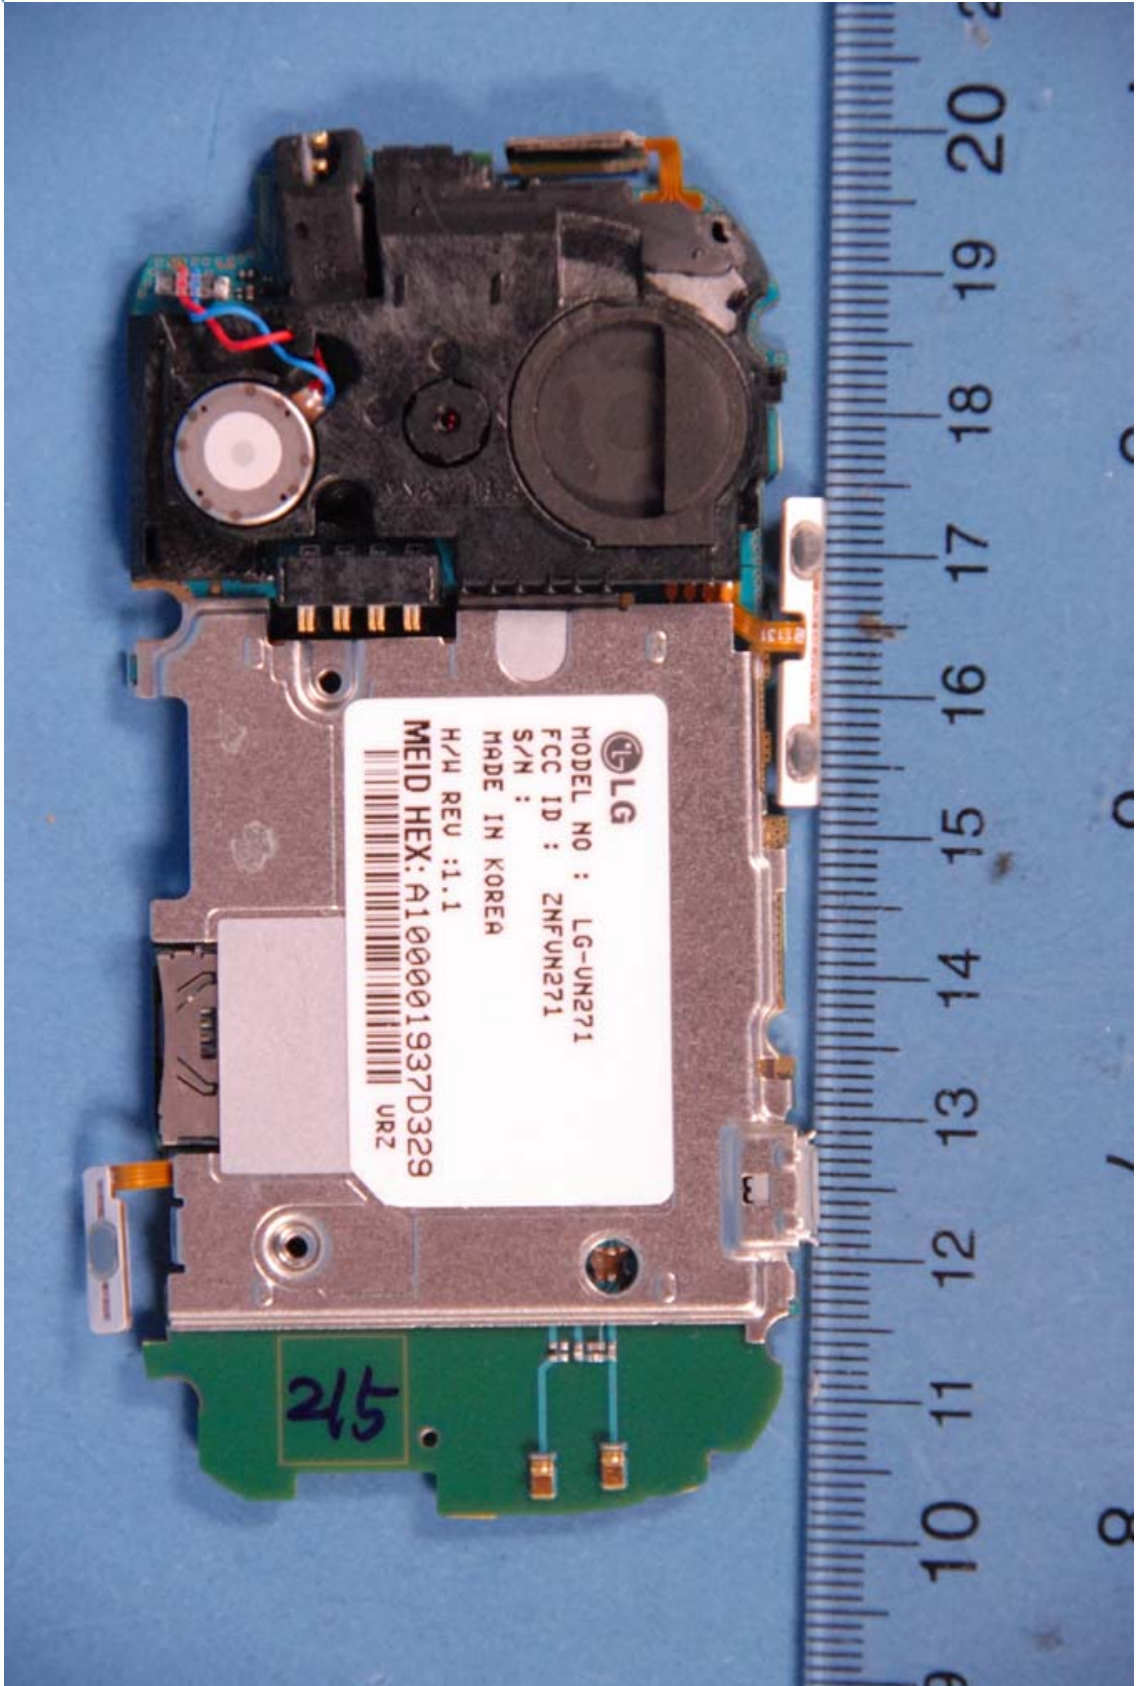

INTERNAL PHOTOGRAPHS

| | | |
|------------------------|---|---------------------|
| | <p>LGE MOBILECOMM USA, INC. FCC ID: ZNFVN271</p> | <p>Model: VN271</p> |
| <p>Internal Photos</p> | <p>EUT Type: Cellular/PCS CDMA Phone with Bluetooth</p> | <p>Page 1 of 13</p> |

| | | |
|------------------------|---|---------------------|
| | <p>LGE MOBILECOMM USA, INC. FCC ID: ZNFVN271</p> | <p>Model: VN271</p> |
| <p>Internal Photos</p> | <p>EUT Type: Cellular/PCS CDMA Phone with Bluetooth</p> | <p>Page 2 of 13</p> |

| | | |
|---|--|--------------|
|  | LGE MOBILECOMM USA, INC. FCC ID: ZNFVN271 | Model: VN271 |
| Internal Photos | EUT Type: Cellular/PCS CDMA Phone with Bluetooth | Page 3 of 13 |

| | | |
|-----------------|--|--------------|
| | LGE MOBILECOMM USA, INC. FCC ID: ZNFVN271 | Model: VN271 |
| Internal Photos | EUT Type: Cellular/PCS CDMA Phone with Bluetooth | Page 4 of 13 |

| | | |
|---|--|--------------|
|  | LGE MOBILECOMM USA, INC. FCC ID: ZNFVN271 | Model: VN271 |
| Internal Photos | EUT Type: Cellular/PCS CDMA Phone with Bluetooth | Page 5 of 13 |

| | | |
|-----------------|--|--------------|
| | LGE MOBILECOMM USA, INC. FCC ID: ZNFVN271 | Model: VN271 |
| Internal Photos | EUT Type: Cellular/PCS CDMA Phone with Bluetooth | Page 6 of 13 |