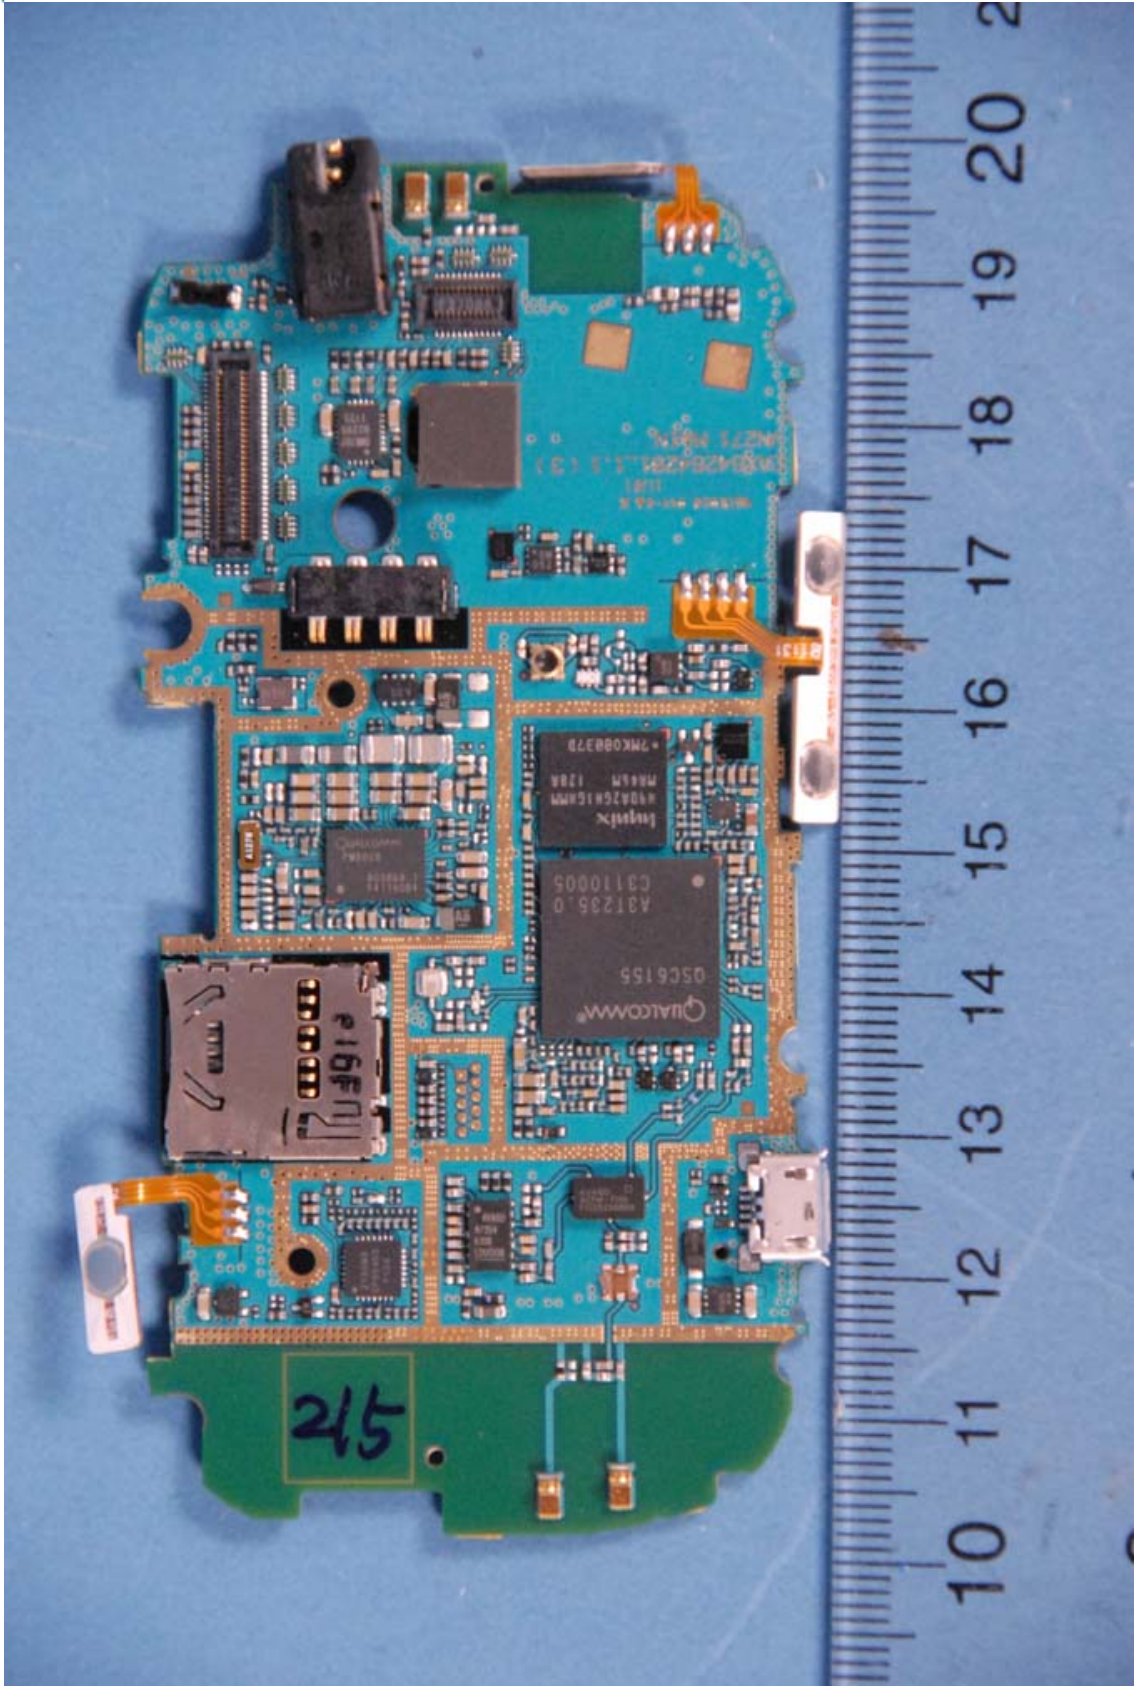

INTERNAL PHOTOGRAPHS

| | | |
|------------------------|---|---------------------|
| | <p>LGE MOBILECOMM USA, INC. FCC ID: ZNFVN271</p> | <p>Model: VN271</p> |
| <p>Internal Photos</p> | <p>EUT Type: Cellular/PCS CDMA Phone with Bluetooth</p> | <p>Page 1 of 13</p> |

| | | |
|------------------------|---|---------------------|
| | <p>LGE MOBILECOMM USA, INC. FCC ID: ZNFVN271</p> | <p>Model: VN271</p> |
| <p>Internal Photos</p> | <p>EUT Type: Cellular/PCS CDMA Phone with Bluetooth</p> | <p>Page 2 of 13</p> |

| | | |
|---|--|--------------|
|  | LGE MOBILECOMM USA, INC. FCC ID: ZNFVN271 | Model: VN271 |
| Internal Photos | EUT Type: Cellular/PCS CDMA Phone with Bluetooth | Page 3 of 13 |

| | | |
|-----------------|--|--------------|
| | LGE MOBILECOMM USA, INC. FCC ID: ZNFVN271 | Model: VN271 |
| Internal Photos | EUT Type: Cellular/PCS CDMA Phone with Bluetooth | Page 4 of 13 |

| | | |
|---|--|--------------|
|  | LGE MOBILECOMM USA, INC. FCC ID: ZNFVN271 | Model: VN271 |
| Internal Photos | EUT Type: Cellular/PCS CDMA Phone with Bluetooth | Page 5 of 13 |

| | | |
|-----------------|--|--------------|
| | LGE MOBILECOMM USA, INC. FCC ID: ZNFVN271 | Model: VN271 |
| Internal Photos | EUT Type: Cellular/PCS CDMA Phone with Bluetooth | Page 6 of 13 |