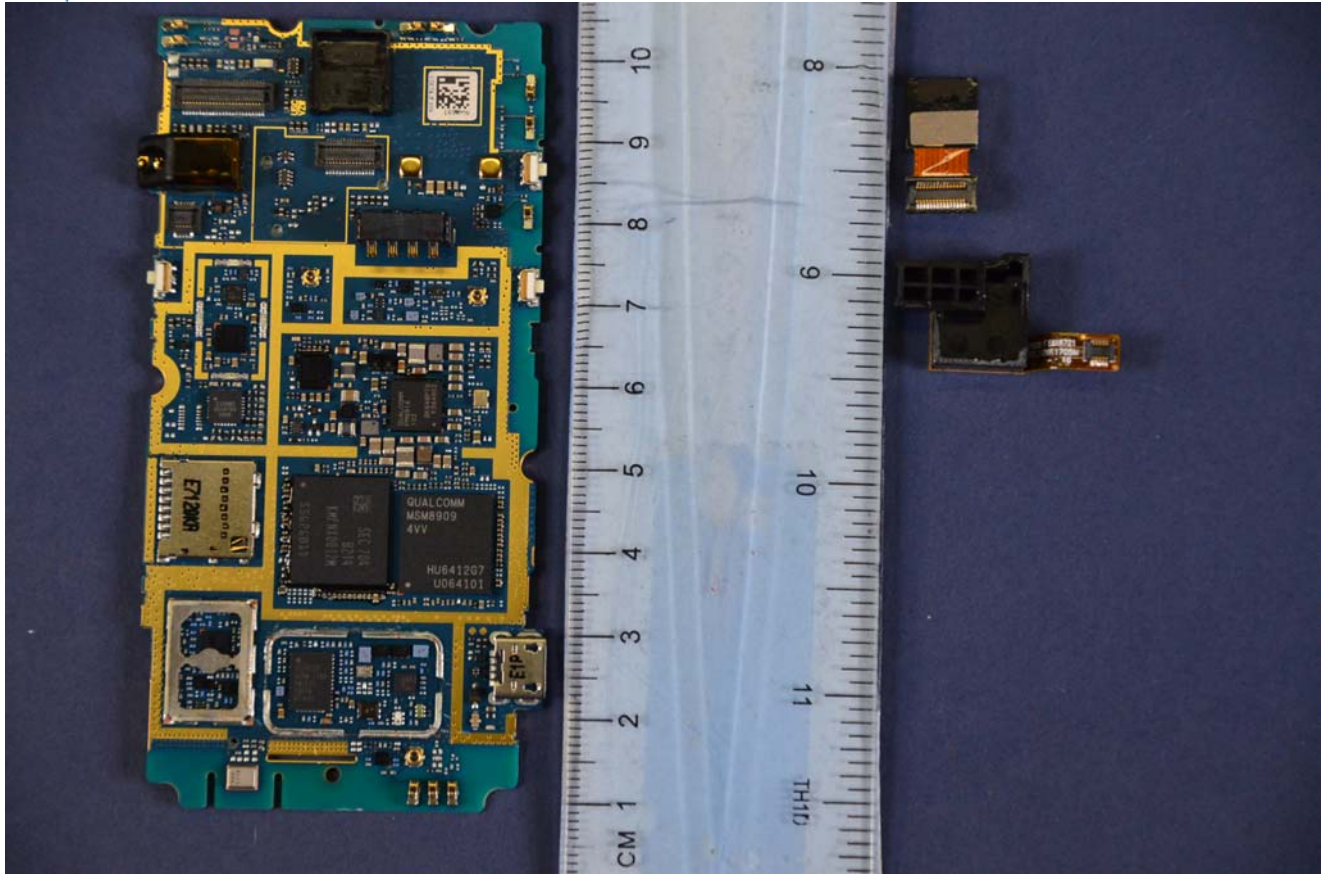

	LG Electronics MobileComm U.S.A FCC ID: ZNFVN220	Model: LG-VN220
Internal Photos	EUT Type: Portable Handset	Page 5 of 12

	LG Electronics MobileComm U.S.A FCC ID: ZNFVN220	Model: LG-VN220
Internal Photos	EUT Type: Portable Handset	Page 6 of 12

	LG Electronics MobileComm U.S.A FCC ID: ZNFVN220	Model: LG-VN220
Internal Photos	EUT Type: Portable Handset	Page 8 of 12

	<p>LG Electronics MobileComm U.S.A FCC ID: ZNFVN220</p>	<p>Model: LG-VN220</p>
<p>Internal Photos</p>	<p>EUT Type: Portable Handset</p>	<p>Page 9 of 12</p>

	<p>LG Electronics MobileComm U.S.A FCC ID: ZNFVN220</p>	<p>Model: LG-VN220</p>
<p>Internal Photos</p>	<p>EUT Type: Portable Handset</p>	<p>Page 10 of 12</p>

	<p>LG Electronics MobileComm U.S.A FCC ID: ZNFVN220</p>	<p>Model: LG-VN220</p>
<p>Internal Photos</p>	<p>EUT Type: Portable Handset</p>	<p>Page 11 of 12</p>