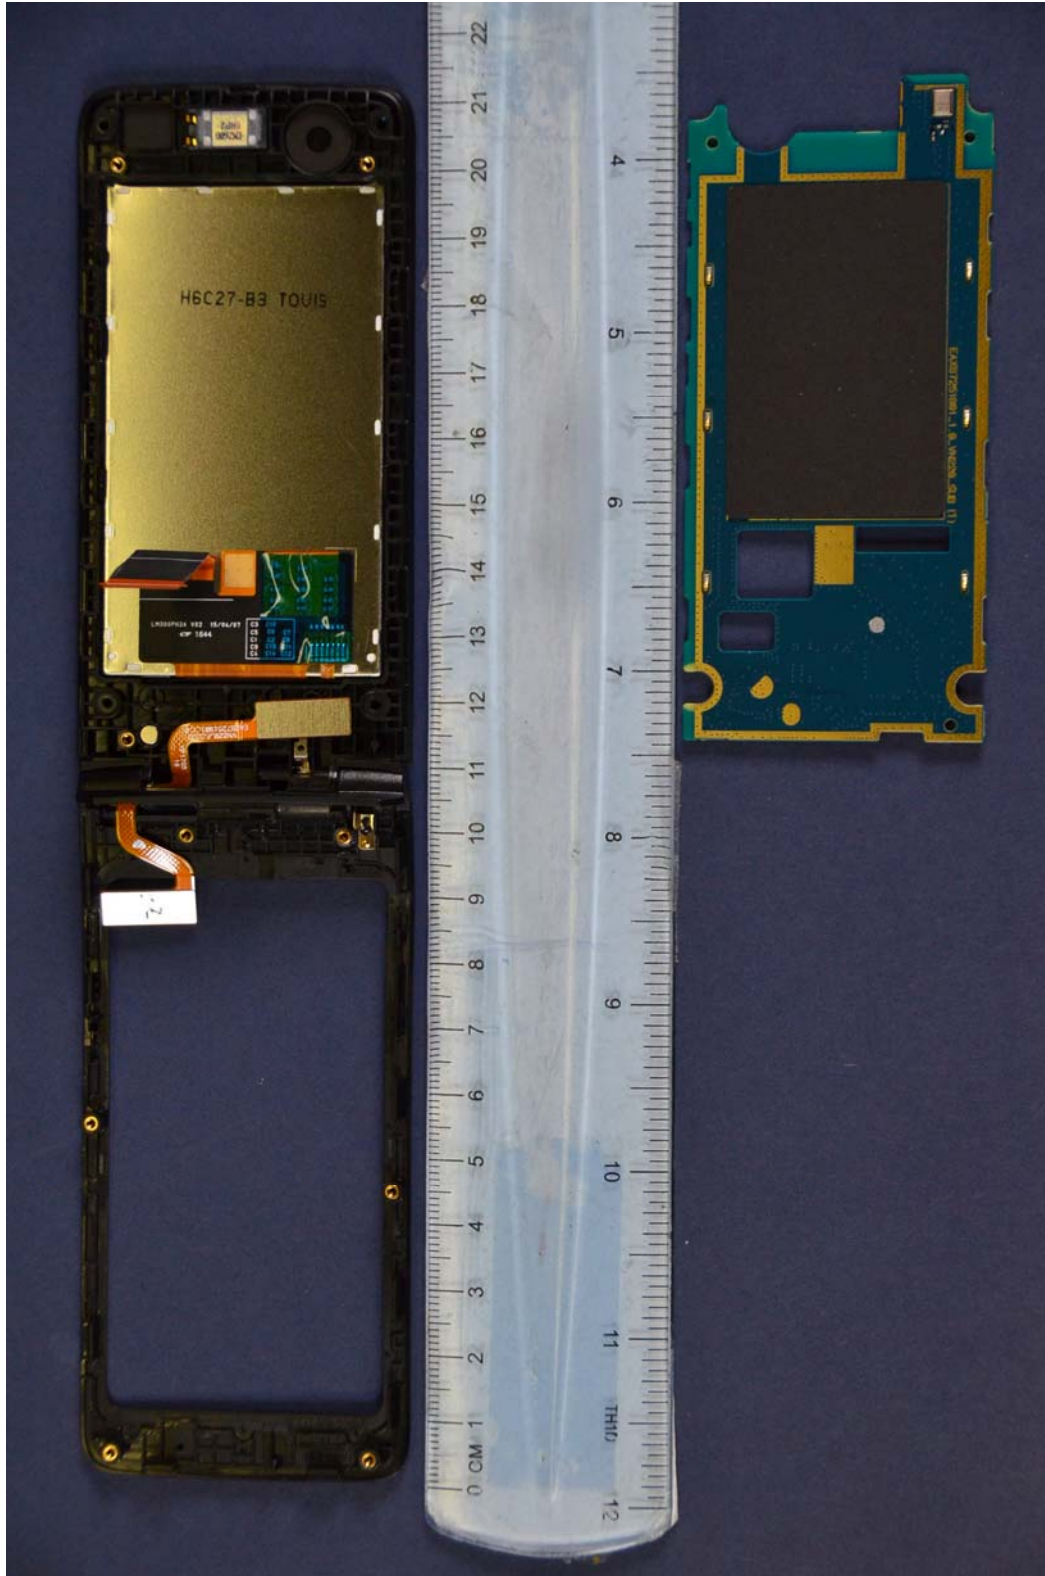

	<p>LG Electronics MobileComm U.S.A FCC ID: ZNFVN220</p>	<p>Model: LG-VN220</p>
<p>Internal Photos</p>	<p>EUT Type: Portable Handset</p>	<p>Page 3 of 12</p>

	<p>LG Electronics MobileComm U.S.A FCC ID: ZNFVN220</p>	<p>Model: LG-VN220</p>
<p>Internal Photos</p>	<p>EUT Type: Portable Handset</p>	<p>Page 4 of 12</p>

	LG Electronics MobileComm U.S.A FCC ID: ZNFVN220	Model: LG-VN220
Internal Photos	EUT Type: Portable Handset	Page 5 of 12

	LG Electronics MobileComm U.S.A FCC ID: ZNFVN220	Model: LG-VN220
Internal Photos	EUT Type: Portable Handset	Page 6 of 12

	LG Electronics MobileComm U.S.A FCC ID: ZNFVN220	Model: LG-VN220
Internal Photos	EUT Type: Portable Handset	Page 8 of 12

	<p>LG Electronics MobileComm U.S.A FCC ID: ZNFVN220</p>	<p>Model: LG-VN220</p>
<p>Internal Photos</p>	<p>EUT Type: Portable Handset</p>	<p>Page 9 of 12</p>