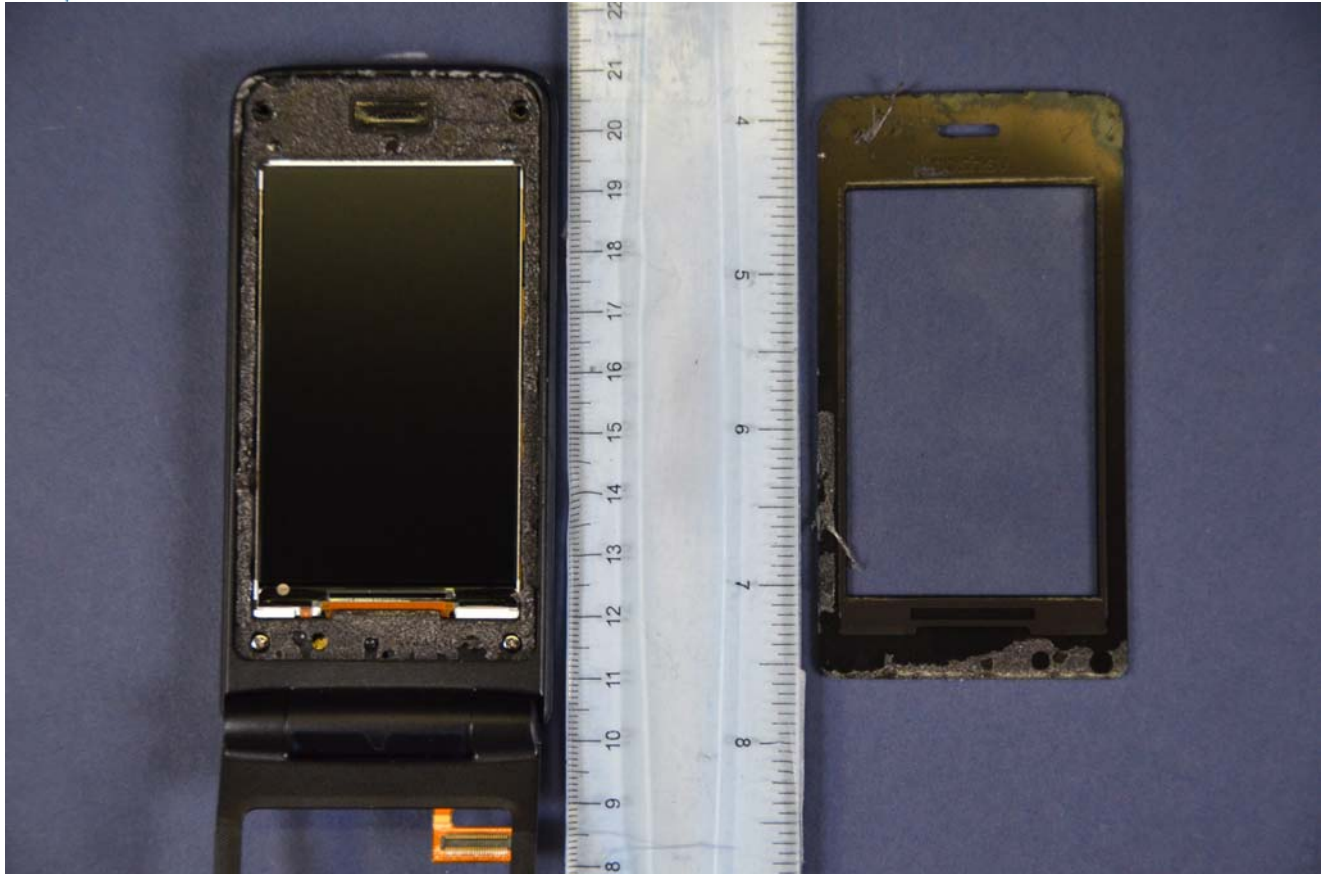

INTERNAL PHOTOGRAPHS

	LG Electronics MobileComm U.S.A FCC ID: ZNFVN220	Model: LG-VN220
Internal Photos	EUT Type: Portable Handset	Page 1 of 12

	<p>LG Electronics MobileComm U.S.A FCC ID: ZNFVN220</p>	<p>Model: LG-VN220</p>
<p>Internal Photos</p>	<p>EUT Type: Portable Handset</p>	<p>Page 2 of 12</p>

	<p>LG Electronics MobileComm U.S.A FCC ID: ZNFVN220</p>	<p>Model: LG-VN220</p>
<p>Internal Photos</p>	<p>EUT Type: Portable Handset</p>	<p>Page 3 of 12</p>

	<p>LG Electronics MobileComm U.S.A FCC ID: ZNFVN220</p>	<p>Model: LG-VN220</p>
<p>Internal Photos</p>	<p>EUT Type: Portable Handset</p>	<p>Page 4 of 12</p>

	LG Electronics MobileComm U.S.A FCC ID: ZNFVN220	Model: LG-VN220
Internal Photos	EUT Type: Portable Handset	Page 5 of 12

	LG Electronics MobileComm U.S.A FCC ID: ZNFVN220	Model: LG-VN220
Internal Photos	EUT Type: Portable Handset	Page 6 of 12