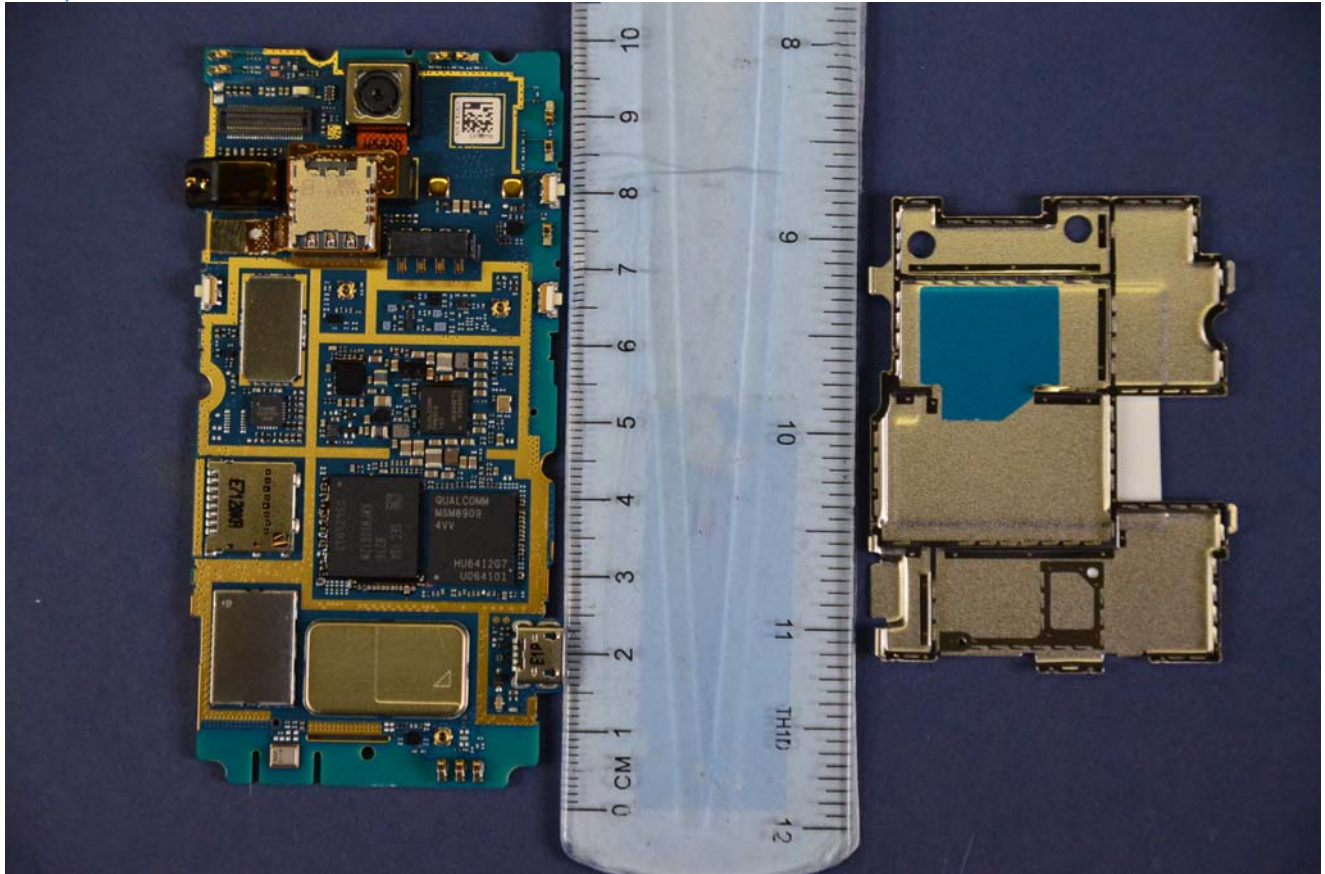

LG Electronics MobileComm U.S.A FCC ID: ZNFVN220	Model: LG-VN220
Internal Photos	EUT Type: Portable Handset	Page 11 of 12