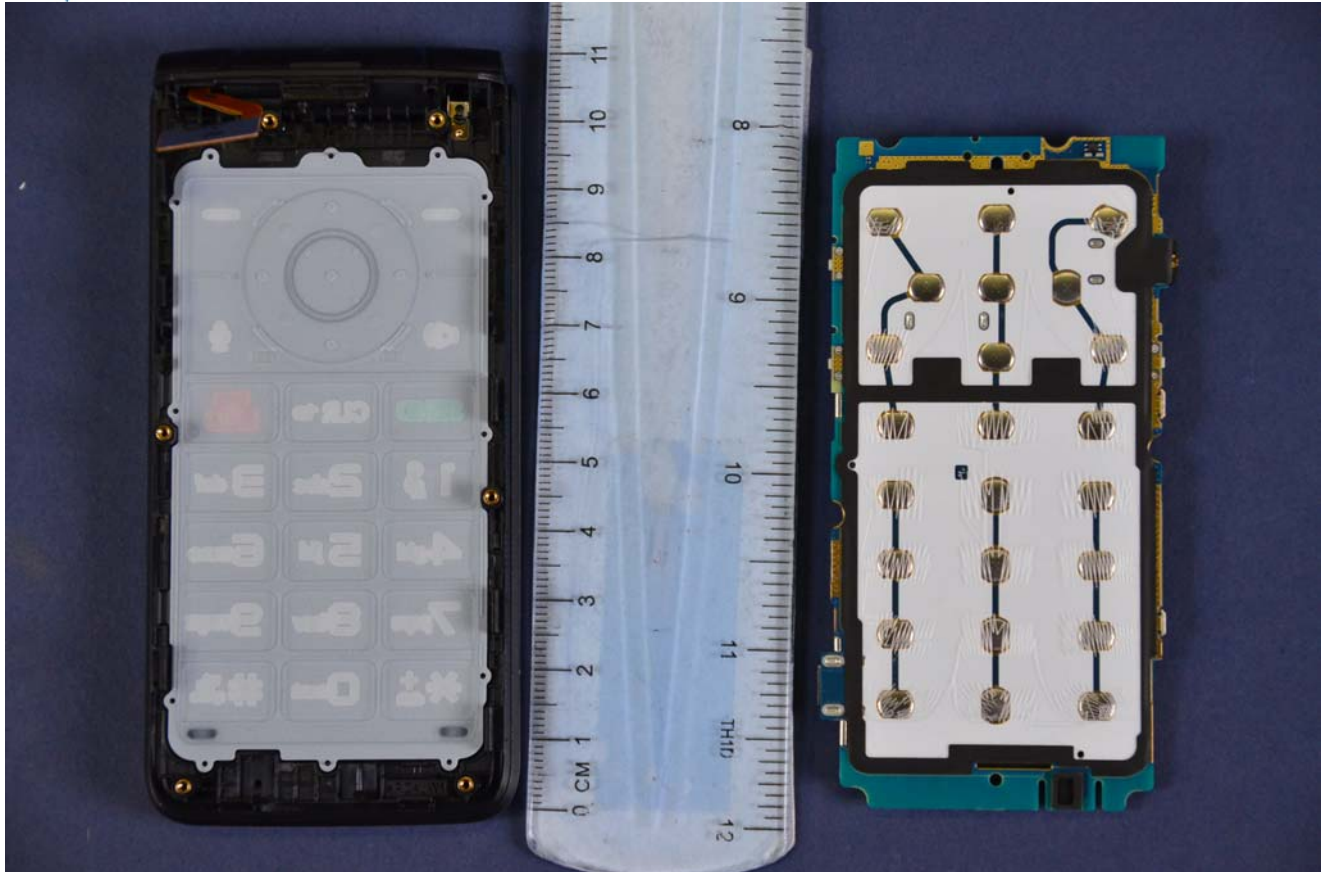

INTERNAL PHOTOGRAPHS

	LG Electronics MobileComm U.S.A FCC ID: ZNFVN220	Model: LG-VN220
Internal Photos	EUT Type: Portable Handset	Page 1 of 12

	<p>LG Electronics MobileComm U.S.A FCC ID: ZNFVN220</p>	<p>Model: LG-VN220</p>
<p>Internal Photos</p>	<p>EUT Type: Portable Handset</p>	<p>Page 2 of 12</p>

	<p>LG Electronics MobileComm U.S.A FCC ID: ZNFVN220</p>	<p>Model: LG-VN220</p>
<p>Internal Photos</p>	<p>EUT Type: Portable Handset</p>	<p>Page 3 of 12</p>

	<p>LG Electronics MobileComm U.S.A FCC ID: ZNFVN220</p>	<p>Model: LG-VN220</p>
<p>Internal Photos</p>	<p>EUT Type: Portable Handset</p>	<p>Page 4 of 12</p>

	LG Electronics MobileComm U.S.A FCC ID: ZNFVN220	Model: LG-VN220
Internal Photos	EUT Type: Portable Handset	Page 5 of 12

	LG Electronics MobileComm U.S.A FCC ID: ZNFVN220	Model: LG-VN220
Internal Photos	EUT Type: Portable Handset	Page 6 of 12

	LG Electronics MobileComm U.S.A FCC ID: ZNFVN220	Model: LG-VN220
Internal Photos	EUT Type: Portable Handset	Page 8 of 12

	<p>LG Electronics MobileComm U.S.A FCC ID: ZNFVN220</p>	<p>Model: LG-VN220</p>
<p>Internal Photos</p>	<p>EUT Type: Portable Handset</p>	<p>Page 9 of 12</p>