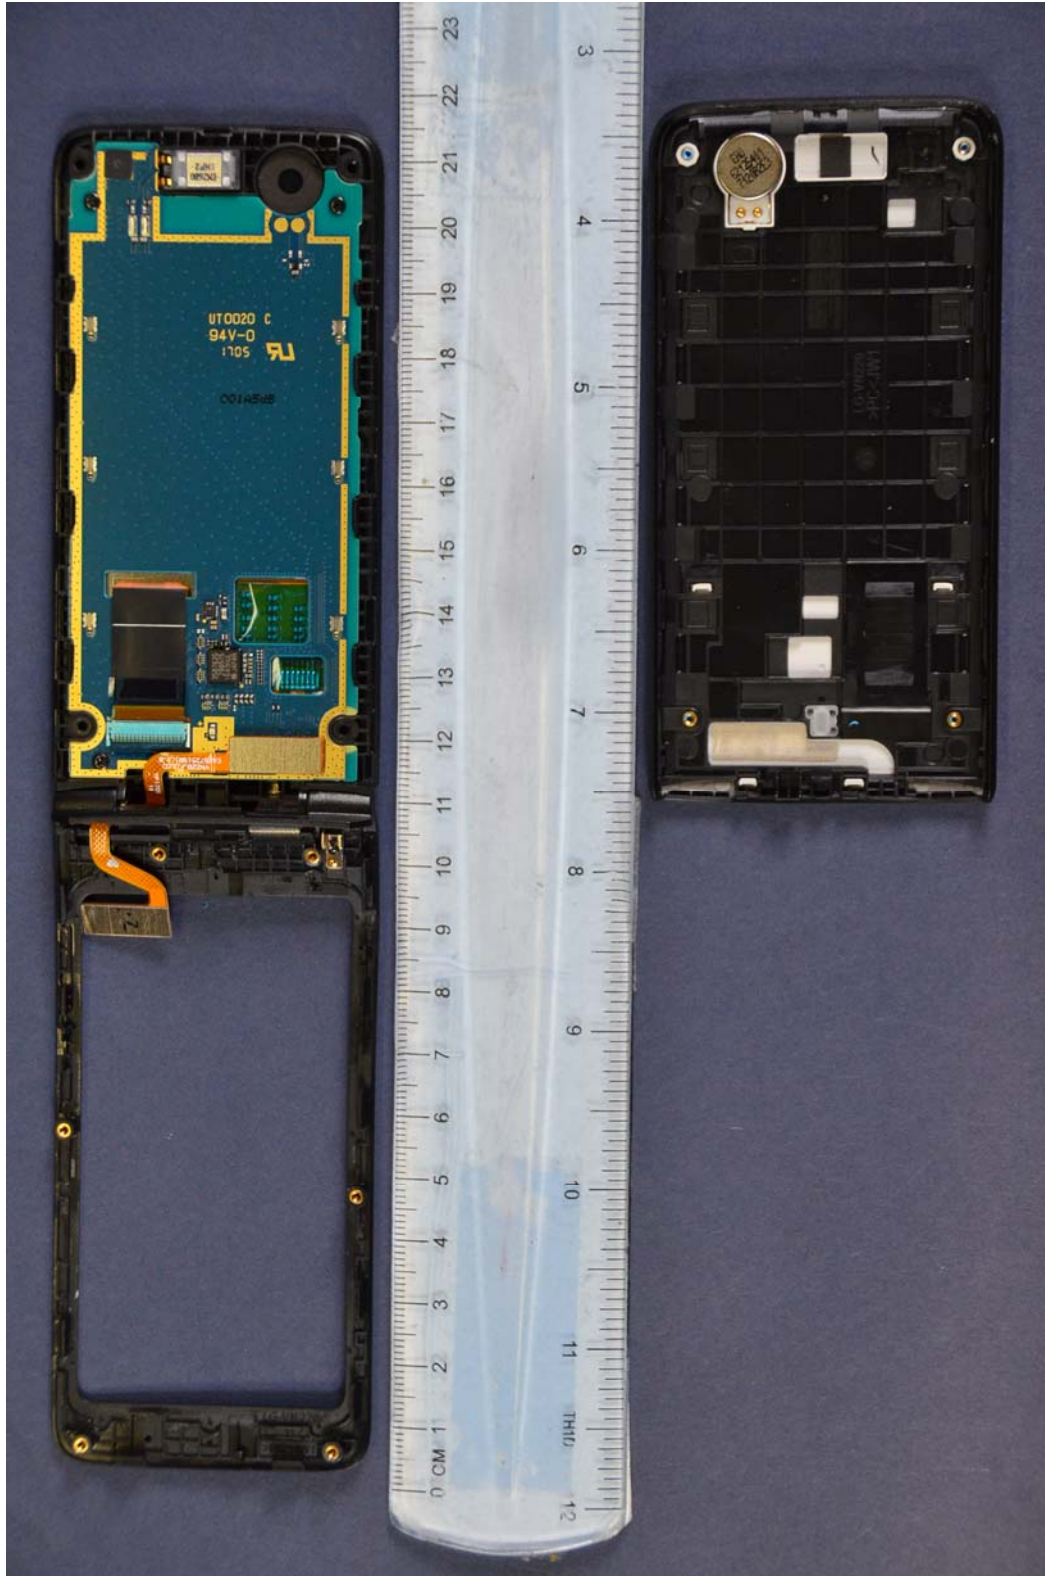

INTERNAL PHOTOGRAPHS

	LG Electronics MobileComm U.S.A FCC ID: ZNFVN220	Model: LG-VN220
Internal Photos	EUT Type: Portable Handset	Page 1 of 12

	<p>LG Electronics MobileComm U.S.A FCC ID: ZNFVN220</p>	<p>Model: LG-VN220</p>
<p>Internal Photos</p>	<p>EUT Type: Portable Handset</p>	<p>Page 2 of 12</p>

	<p>LG Electronics MobileComm U.S.A FCC ID: ZNFVN220</p>	<p>Model: LG-VN220</p>
<p>Internal Photos</p>	<p>EUT Type: Portable Handset</p>	<p>Page 3 of 12</p>

	<p>LG Electronics MobileComm U.S.A FCC ID: ZNFVN220</p>	<p>Model: LG-VN220</p>
<p>Internal Photos</p>	<p>EUT Type: Portable Handset</p>	<p>Page 4 of 12</p>

	LG Electronics MobileComm U.S.A FCC ID: ZNFVN220	Model: LG-VN220
Internal Photos	EUT Type: Portable Handset	Page 5 of 12

	LG Electronics MobileComm U.S.A FCC ID: ZNFVN220	Model: LG-VN220
Internal Photos	EUT Type: Portable Handset	Page 6 of 12