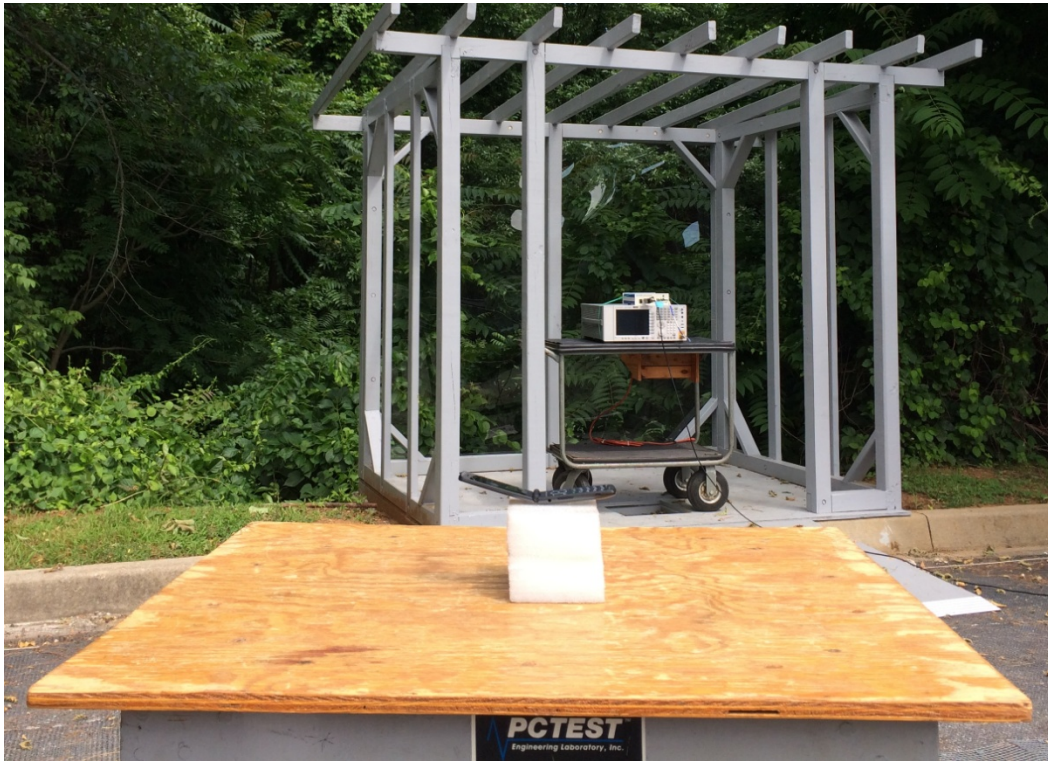

TEST SETUP PHOTOGRAPHS

	LG Electronics MobileComm U.S.A FCC ID: ZNFVN210	Model: LG-VN210
Test Set-Up Photos	EUT Type: Portable Handset	Page 1 of 2

	<p>LG Electronics MobileComm U.S.A FCC ID: ZNFVN210</p>	<p>Model: LG-VN210</p>
<p>Test Set-Up Photos</p>	<p>EUT Type: Portable Handset</p>	<p>Page 2 of 2</p>