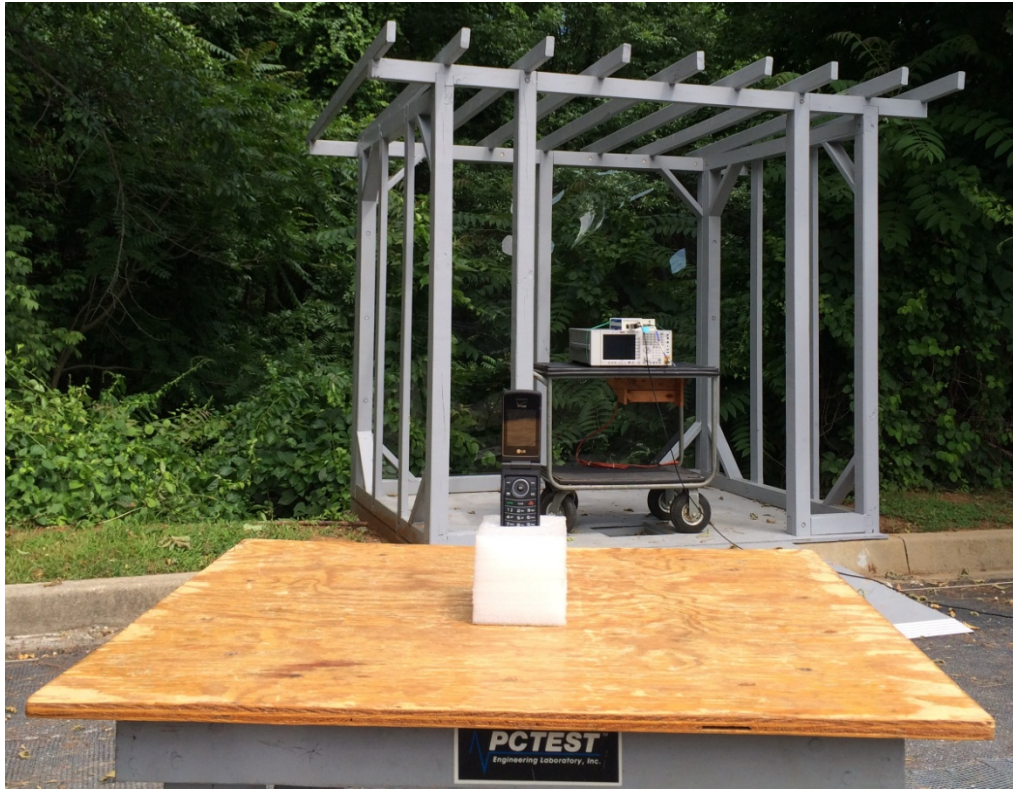

TEST SETUP PHOTOGRAPHS

	LG Electronics MobileComm U.S.A FCC ID: ZNFVN210	Model: LG-VN210
Test Set-Up Photos	EUT Type: Portable Handset	Page 1 of 2

	<p>LG Electronics MobileComm U.S.A FCC ID: ZNFVN210</p>	<p>Model: LG-VN210</p>
<p>Test Set-Up Photos</p>	<p>EUT Type: Portable Handset</p>	<p>Page 2 of 2</p>