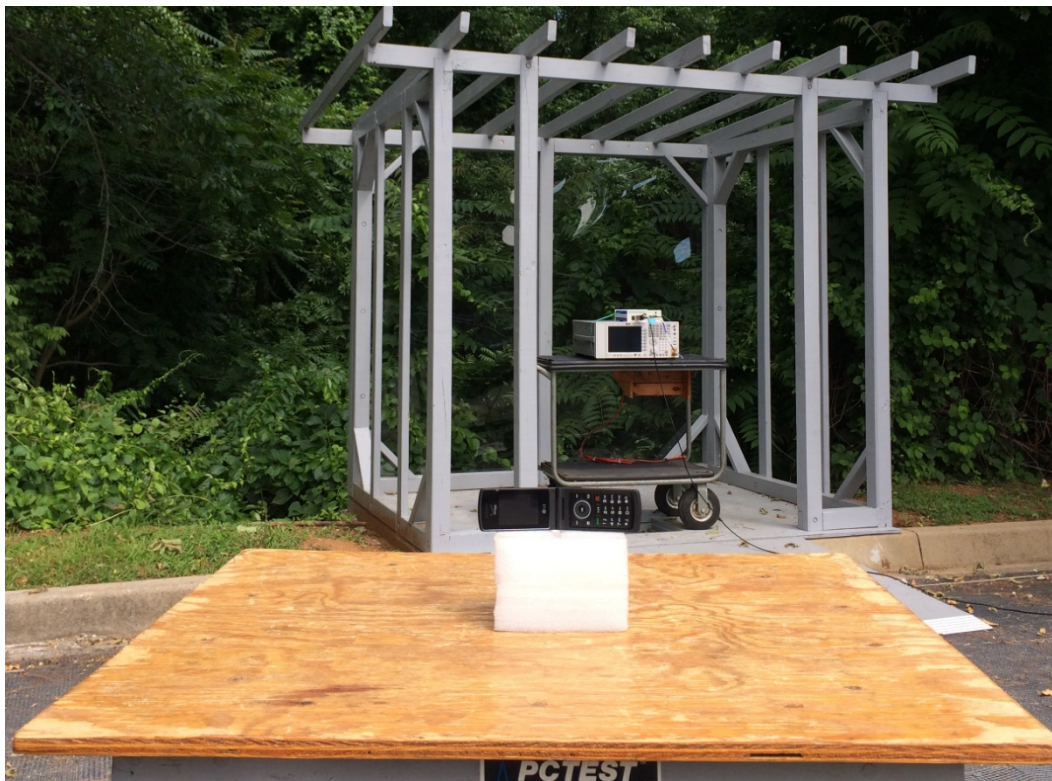

TEST SETUP PHOTOGRAPHS

	LG Electronics MobileComm U.S.A FCC ID: ZNFVN210	Model: LG-VN210
Test Set-Up Photos	EUT Type: Portable Handset	Page 1 of 2

	<p>LG Electronics MobileComm U.S.A FCC ID: ZNFVN210</p>	<p>Model: LG-VN210</p>
<p>Test Set-Up Photos</p>	<p>EUT Type: Portable Handset</p>	<p>Page 2 of 2</p>