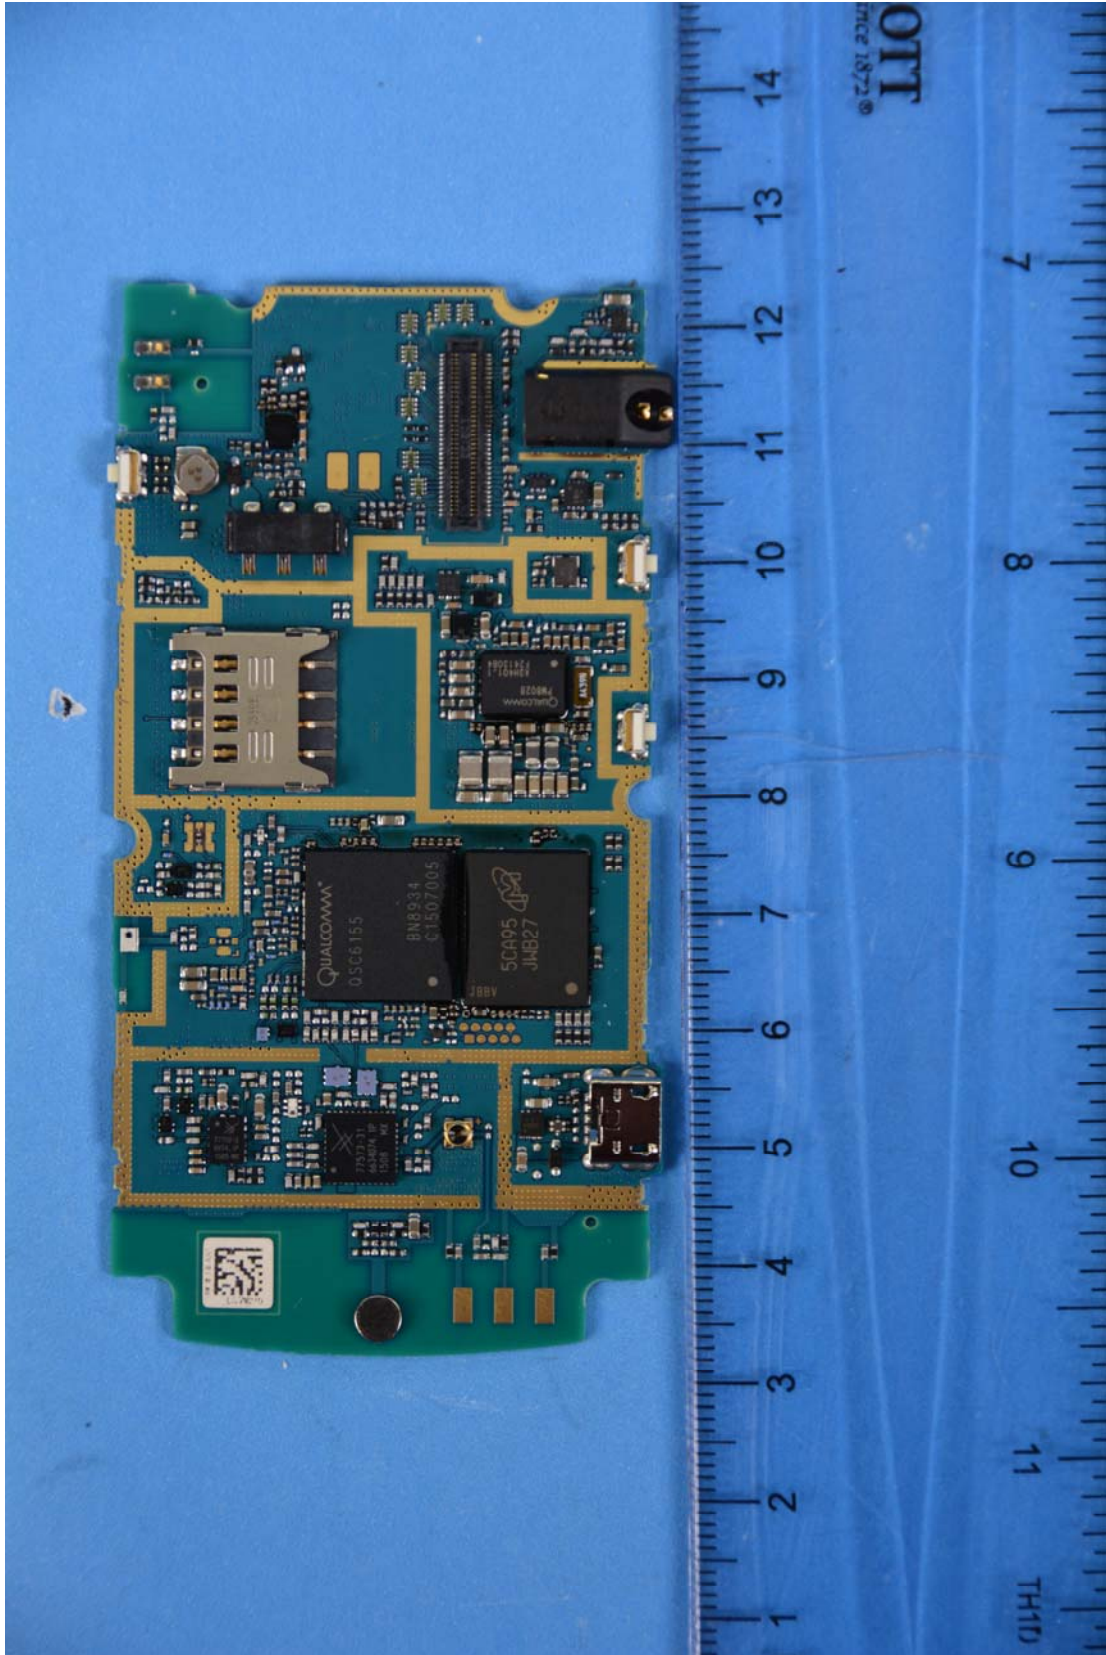

**INTERNAL PHOTOGRAPHS**

	LG Electronics MobileComm U.S.A FCC ID: ZNFVN210	Model: LG-VN210
Internal Photos	EUT Type: Portable Handset	Page 1 of 10

	LG Electronics MobileComm U.S.A FCC ID: ZNFVN210	Model: LG-VN210
Internal Photos	EUT Type: Portable Handset	Page 2 of 10

	<p>LG Electronics MobileComm U.S.A FCC ID: ZNFVN210</p>	<p>Model: LG-VN210</p>
<p>Internal Photos</p>	<p>EUT Type: Portable Handset</p>	<p>Page 4 of 10</p>

	<p>LG Electronics MobileComm U.S.A FCC ID: ZNFVN210</p>	<p>Model: LG-VN210</p>
<p>Internal Photos</p>	<p>EUT Type: Portable Handset</p>	<p>Page 5 of 10</p>

	<p>LG Electronics MobileComm U.S.A FCC ID: ZNFVN210</p>	<p>Model: LG-VN210</p>
<p>Internal Photos</p>	<p>EUT Type: Portable Handset</p>	<p>Page 6 of 10</p>

	LG Electronics MobileComm U.S.A FCC ID: ZNFVN210	Model: LG-VN210
Internal Photos	EUT Type: Portable Handset	Page 7 of 10

	LG Electronics MobileComm U.S.A FCC ID: ZNFVN210	Model: LG-VN210
Internal Photos	EUT Type: Portable Handset	Page 8 of 10

	LG Electronics MobileComm U.S.A FCC ID: ZNFVN210	Model: LG-VN210
Internal Photos	EUT Type: Portable Handset	Page 9 of 10