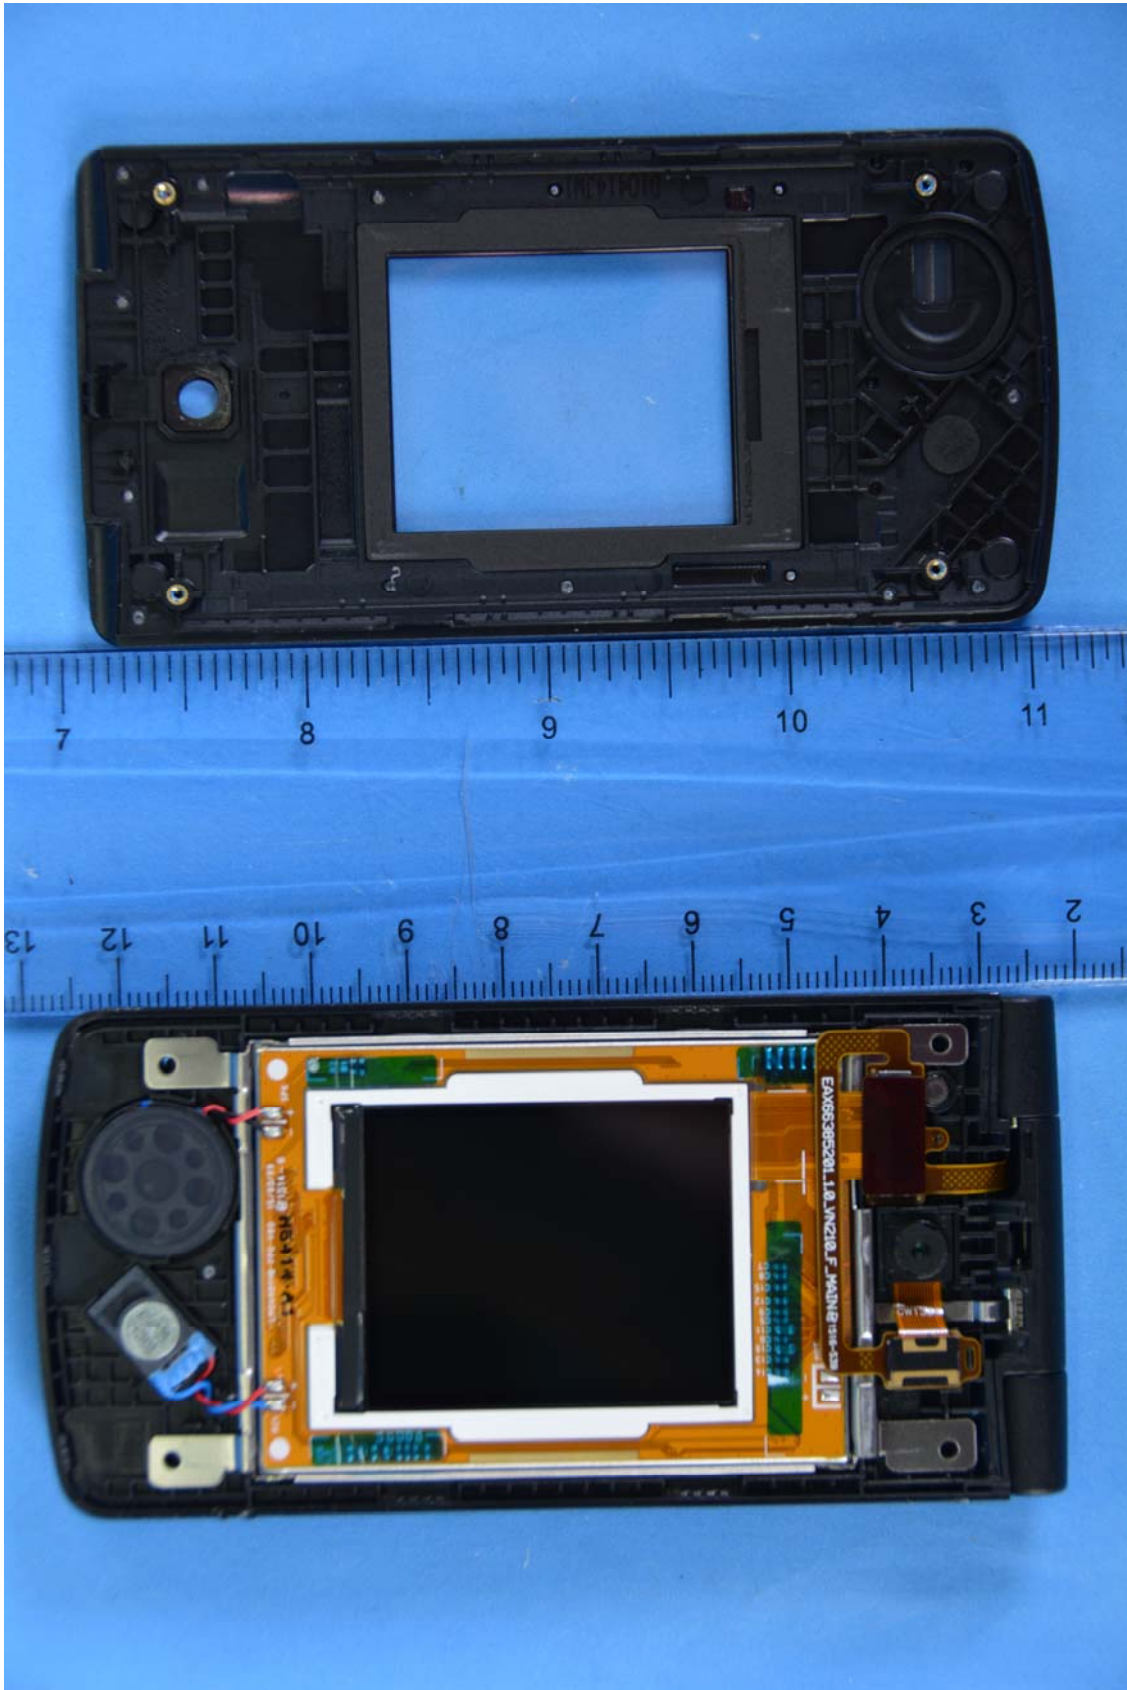

**INTERNAL PHOTOGRAPHS**

	LG Electronics MobileComm U.S.A FCC ID: ZNFVN210	Model: LG-VN210
Internal Photos	EUT Type: Portable Handset	Page 1 of 10

	LG Electronics MobileComm U.S.A FCC ID: ZNFVN210	Model: LG-VN210
Internal Photos	EUT Type: Portable Handset	Page 2 of 10

	<p>LG Electronics MobileComm U.S.A FCC ID: ZNFVN210</p>	<p>Model: LG-VN210</p>
<p>Internal Photos</p>	<p>EUT Type: Portable Handset</p>	<p>Page 4 of 10</p>

	<p>LG Electronics MobileComm U.S.A FCC ID: ZNFVN210</p>	<p>Model: LG-VN210</p>
<p>Internal Photos</p>	<p>EUT Type: Portable Handset</p>	<p>Page 5 of 10</p>

	<p>LG Electronics MobileComm U.S.A FCC ID: ZNFVN210</p>	<p>Model: LG-VN210</p>
<p>Internal Photos</p>	<p>EUT Type: Portable Handset</p>	<p>Page 6 of 10</p>

	LG Electronics MobileComm U.S.A FCC ID: ZNFVN210	Model: LG-VN210
Internal Photos	EUT Type: Portable Handset	Page 7 of 10