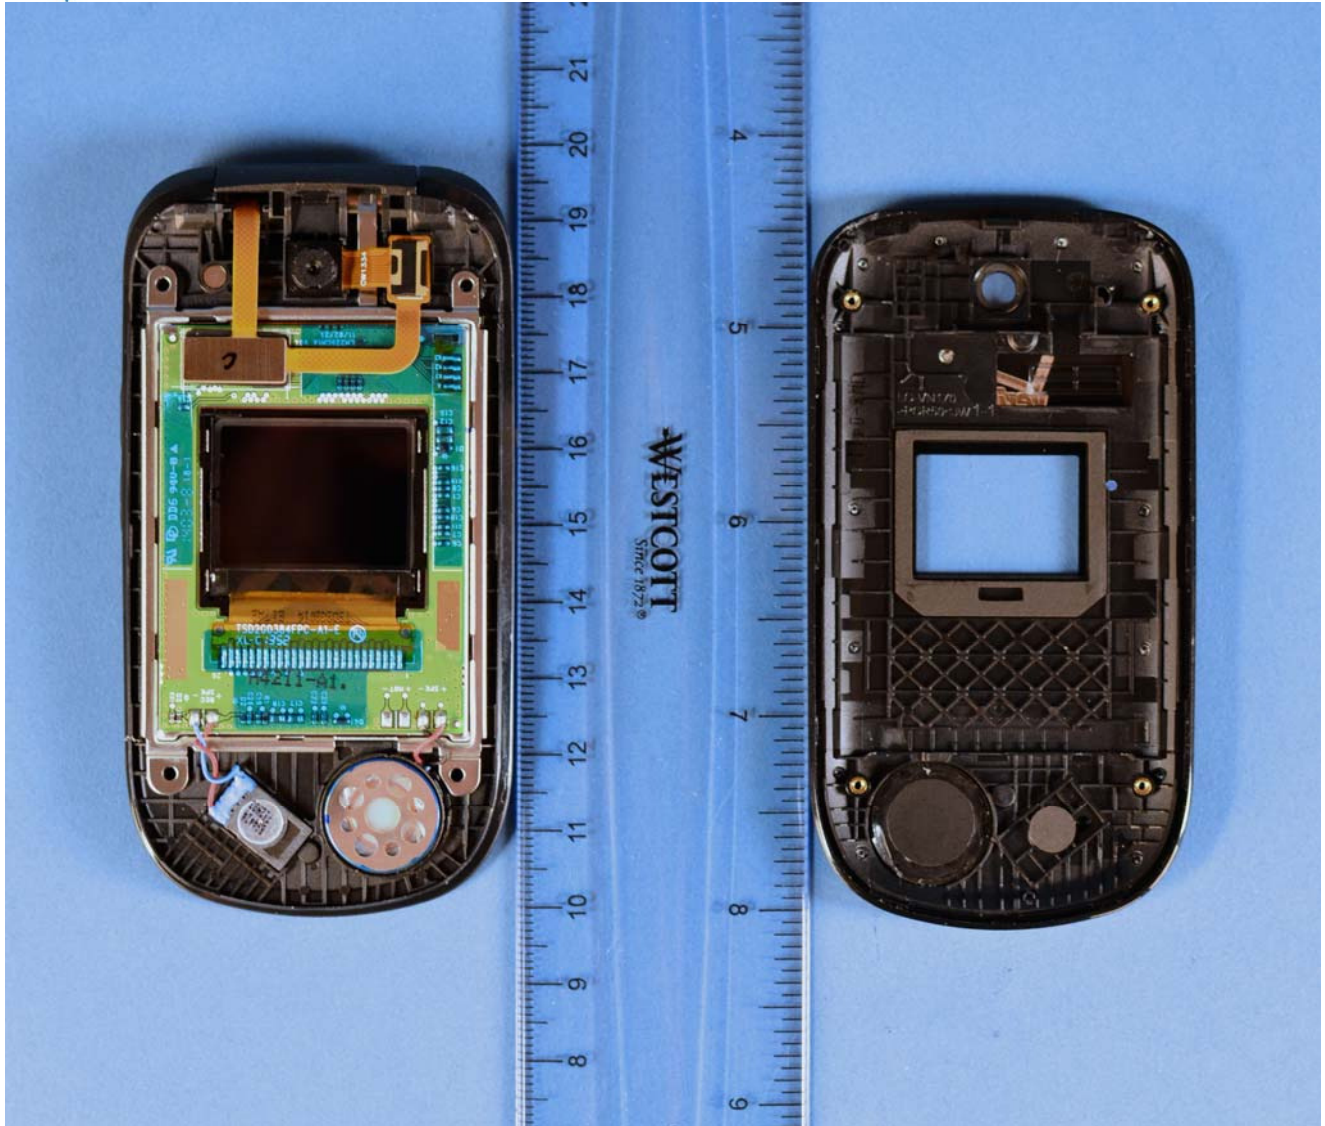

INTERNAL PHOTOGRAPHS

	<p>LG Electronics MobileComm U.S.A FCC ID: ZNFVN170</p>	<p>Model: LG-VN170</p>
<p>Internal Photos</p>	<p>EUT Type: Portable Handset</p>	<p>Page 1 of 11</p>

	<p>LG Electronics MobileComm U.S.A FCC ID: ZNFVN170</p>	<p>Model: LG-VN170</p>
<p>Internal Photos</p>	<p>EUT Type: Portable Handset</p>	<p>Page 2 of 11</p>

	LG Electronics MobileComm U.S.A FCC ID: ZNFVN170	Model: LG-VN170
Internal Photos	EUT Type: Portable Handset	Page 3 of 11

	<p>LG Electronics MobileComm U.S.A FCC ID: ZNFVN170</p>	<p>Model: LG-VN170</p>
<p>Internal Photos</p>	<p>EUT Type: Portable Handset</p>	<p>Page 4 of 11</p>

	LG Electronics MobileComm U.S.A FCC ID: ZNFVN170	Model: LG-VN170
Internal Photos	EUT Type: Portable Handset	Page 6 of 11

	<p>LG Electronics MobileComm U.S.A FCC ID: ZNFVN170</p>	<p>Model: LG-VN170</p>
<p>Internal Photos</p>	<p>EUT Type: Portable Handset</p>	<p>Page 8 of 11</p>

 ENGINEERING LABORATORY, INC.	LG Electronics MobileComm U.S.A FCC ID: ZNFVN170	Model: LG-VN170
Internal Photos	EUT Type: Portable Handset	Page 9 of 11

	LG Electronics MobileComm U.S.A FCC ID: ZNFVN170	Model: LG-VN170
Internal Photos	EUT Type: Portable Handset	Page 10 of 11