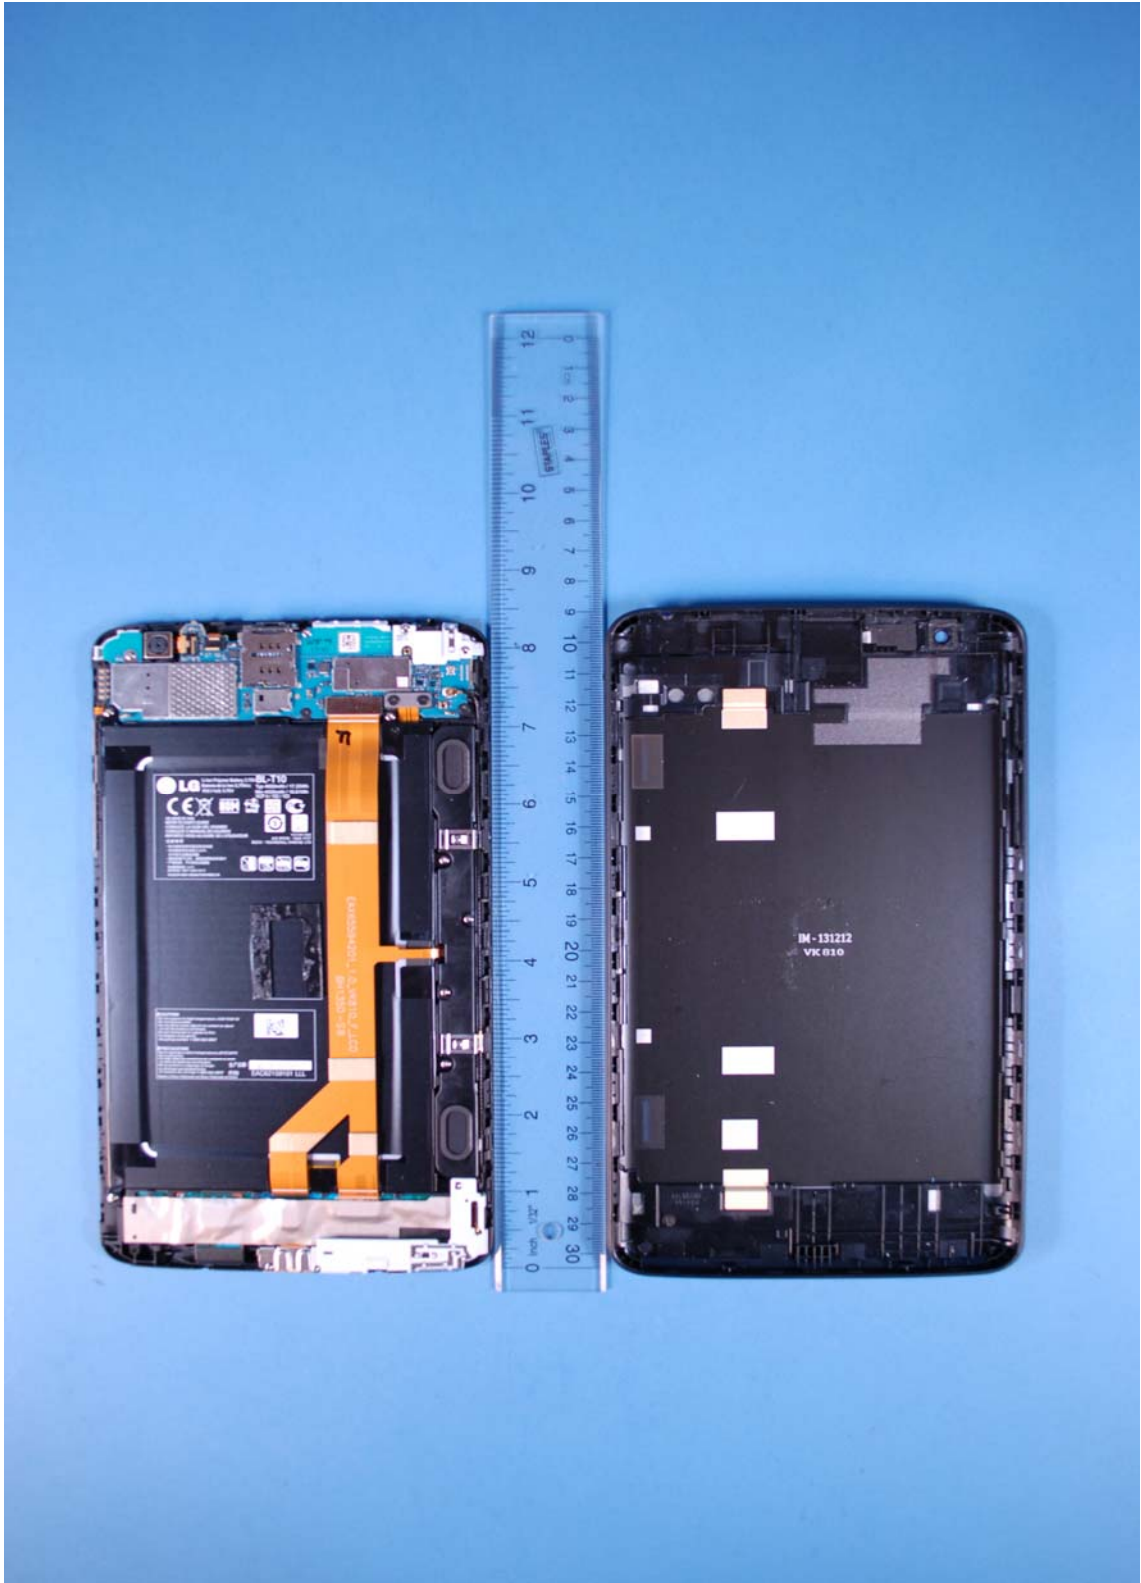

**INTERNAL PHOTOGRAPHS**

	LG FCC ID: ZNFVK810 C2PC	Model: LG-VK810
Internal Photos	EUT Type: Portable Tablet	Page 1 of 11

	<p>LG FCC ID: ZNFVK810 C2PC</p>	<p>Model: LG-VK810</p>
<p>Internal Photos</p>	<p>EUT Type: Portable Tablet</p>	<p>Page 2 of 11</p>

	<p>LG FCC ID: ZNFVK810 C2PC</p>	<p>Model: LG-VK810</p>
<p>Internal Photos</p>	<p>EUT Type: Portable Tablet</p>	<p>Page 3 of 11</p>

	<p>LG FCC ID: ZNFVK810 C2PC</p>	<p>Model: LG-VK810</p>
<p>Internal Photos</p>	<p>EUT Type: Portable Tablet</p>	<p>Page 4 of 11</p>

	LG FCC ID: ZNFVK810 C2PC	Model: LG-VK810
Internal Photos	EUT Type: Portable Tablet	Page 5 of 11

	LG FCC ID: ZNFVK810 C2PC	Model: LG-VK810
Internal Photos	EUT Type: Portable Tablet	Page 6 of 11

	<p>LG FCC ID: ZNFVK810 C2PC</p>	<p>Model: LG-VK810</p>
<p>Internal Photos</p>	<p>EUT Type: Portable Tablet</p>	<p>Page 7 of 11</p>

	LG FCC ID: ZNFVK810 C2PC	Model: LG-VK810
Internal Photos	EUT Type: Portable Tablet	Page 8 of 11

	<p>LG FCC ID: ZNFVK810 C2PC</p>	<p>Model: LG-VK810</p>
<p>Internal Photos</p>	<p>EUT Type: Portable Tablet</p>	<p>Page 10 of 11</p>