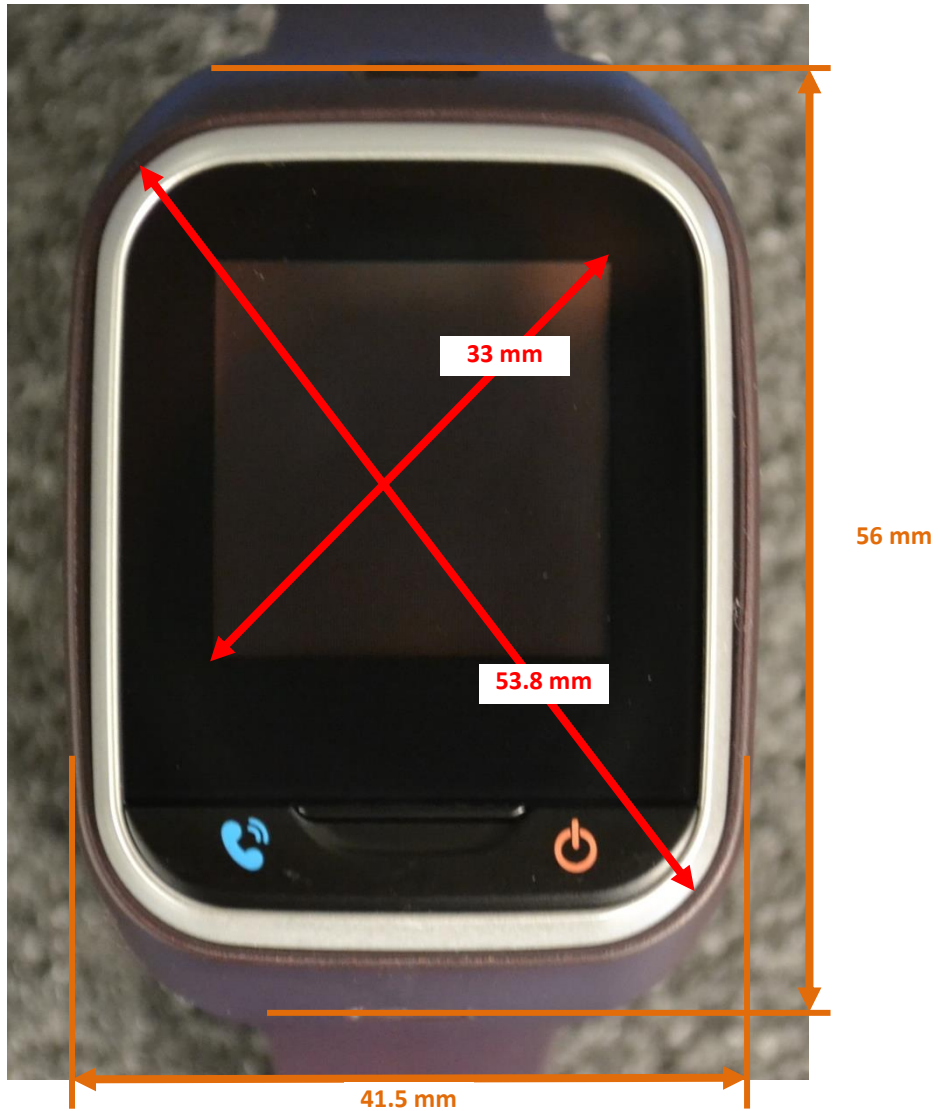

DUT and SAR Set-up Photos

Overall Dimensions

Front View of the DUT

Rear View of the DUT

Setup Photos

Handset Vertical and Horizontal Reference Lines

Vertical
Center Line

Horizontal
Line

Extremity Exposure Conditions

Neck

Next to Mouth Exposure Conditions

Flat

Antenna Dimensions & Separation Distances

① Main (CDMA Dual)

MODE	BAND	TX(MHz)	RX(MHz)
1xRTT	US Cellular	824 ~ 849	869 ~ 894
	US PCS	1850 ~ 1910	1930 ~ 1990